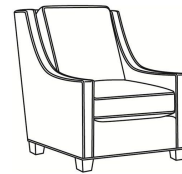

Harper / 1726-SW

DESCRIPTION:	Swivel Chair (30W)
OUTSIDE:	30"W x 39"D x 40"H
INSIDE:	22"W x 21.5"D
SEAT:	20"H
ARM:	25"H
BACK RAIL:	36"H
COM:	Plain: 9.00 yds Repeat of 2-14": 11.25 yds Repeat of 15-27": 12.25 yds
WEIGHT:	75 lbs

L = available in leather

Standard Features:

- Semi-Attached Box Border Back
- May be shown with optional features

HARPER

- Standard Seat Cushion: Hallmark Seat
- Standard Back Pillow: Fiber Back

Also available:

Harper / L1728
Leather Ottoman (27W X 22D)
Outside: 27W x 22D x 17H
Inside: 0W x 0D

Harper / 1728
Ottoman (27W X 22D)
Outside: 27W x 22D x 17H
Inside: 0W x 0D

Harper / 1726
Chair (30W)
Outside: 30W x 39D x 40H
Inside: 22W x 21.5D

Harper / 1726-05MR
Manual Recliner (30.5W)
Outside: 30.5W x 41D x 40H
Inside: 22W x 20D

Harper / 1726-05PR
Power Recliner (30.5W)
Outside: 30.5W x 41D x 40H
Inside: 22W x 20D

Harper / 1726-LP
Chair (30W)
Outside: 30W x 39D x 40H
Inside: 22W x 21.5D