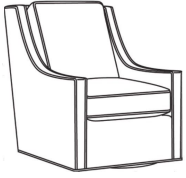

Harper / 1726-SW

DESCRIPTION:	Swivel Chair (30W)
OUTSIDE:	30"W x 39"D x 40"H
INSIDE:	22"W x 21.5"D
SEAT:	20"H
ARM:	25"H
BACK RAIL:	36"H
COM:	Plain: 9.00 yds Repeat of 2-14": 11.25 yds Repeat of 15-27": 12.25 yds
WEIGHT:	75 lbs

L = available in leather

Standard Features:

- Semi-Attached Box Border Back
- May be shown with optional features

HARPER

- Standard Seat Cushion: Hallmark Seat
- Standard Back Pillow: Fiber Back

Also available:

Harper / L1728
Leather Ottoman (27W X 22D)
Outside: 27W x 22D x 17H
Inside: 0W x 0D

Harper / 1728
Ottoman (27W X 22D)
Outside: 27W x 22D x 17H
Inside: 0W x 0D

Harper / 1726
Chair (30W)
Outside: 30W x 39D x 40H
Inside: 22W x 21.5D

Harper / 1726-05MR
Manual Recliner (30.5W)
Outside: 30.5W x 41D x 40H
Inside: 22W x 20D

Harper / 1726-05PR
Power Recliner (30.5W)
Outside: 30.5W x 41D x 40H
Inside: 22W x 20D

Harper / 1726-LP
Chair (30W)
Outside: 30W x 39D x 40H
Inside: 22W x 21.5D