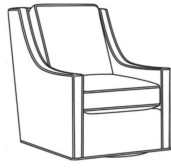

Harper / L1728
Leather Ottoman (27W X 22D)
Outside: 27W x 22D x 17H
Inside: 0W x 0D

Harper / 1728
Ottoman (27W X 22D)
Outside: 27W x 22D x 17H
Inside: 0W x 0D

Harper / 1726
Chair (30W)
Outside: 30W x 39D x 40H
Inside: 22W x 21.5D

Harper / 1726-05MR
Manual Recliner (30.5W)
Outside: 30.5W x 41D x 40H
Inside: 22W x 20D

Harper / 1726-05PR
Power Recliner (30.5W)
Outside: 30.5W x 41D x 40H
Inside: 22W x 20D

Harper / 1726-LP
Chair (30W)
Outside: 30W x 39D x 40H
Inside: 22W x 21.5D

Harper / 1726-SG
Swivel Glider (30W)
Outside: 30W x 39D x 40H
Inside: 22W x 21.5D

Harper / 1726-SGLP
Swivel Glider (30W)
Outside: 30W x 39D x 40H
Inside: 22W x 21.5D

Harper / 1726-SWLP
Swivel Chair (30W)
Outside: 30W x 39D x 40H
Inside: 22W x 21.5D