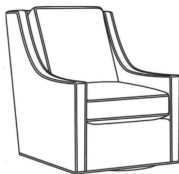

Harper / 1726-05MR
Manual Recliner (30.5W)
Outside: 30.5W x 41D x 40H
Inside: 22W x 20D

Harper / 1726-05PR
Power Recliner (30.5W)
Outside: 30.5W x 41D x 40H
Inside: 22W x 20D

Harper / 1726-LP
Chair (30W)
Outside: 30W x 39D x 40H
Inside: 22W x 21.5D

Harper / 1726-SG
Swivel Glider (30W)
Outside: 30W x 39D x 40H
Inside: 22W x 21.5D

Harper / 1726-SGLP
Swivel Glider (30W)
Outside: 30W x 39D x 40H
Inside: 22W x 21.5D

Harper / 1726-SWLP
Swivel Chair (30W)
Outside: 30W x 39D x 40H
Inside: 22W x 21.5D

Harper / L1726
Leather Chair (30W)
Outside: 30W x 39D x 40H
Inside: 22W x 21.5D

Harper / L1726-05MR
Leather Manual Recliner (30.5W)
Outside: 30.5W x 41D x 40H
Inside: 22W x 20D

Harper / L1726-05PR
Leather Power Recliner (30.5W)
Outside: 30.5W x 41D x 40H
Inside: 22W x 20D

Harper / L1726-LP
Leather Chair (30W)
Outside: 30W x 39D x 40H
Inside: 22W x 21.5D

Harper / L1726-SG
Leather Swivel Glider (30W)
Outside: 30W x 39D x 40H
Inside: 22W x 21.5D

Harper / L1726-SGLP
Leather Swivel Glider (30W)
Outside: 30W x 39D x 40H
Inside: 22W x 21.5D