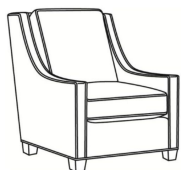

Harper / 1726-05MR

DESCRIPTION:	Manual Recliner (30.5W)
OUTSIDE:	30.5"W x 41"D x 40"H
INSIDE:	22"W x 20"D
SEAT:	20.5"H
ARM:	25.5"H
BACK RAIL:	36.5"H
COM:	Plain: 10.00 yds Repeat of 2-14": 12.50 yds Repeat of 15-27": 13.50 yds
WEIGHT:	110 lbs

Also available:

Harper / L1728
Leather Ottoman (27W X 22D)
Outside: 27W x 22D x 17H
Inside: 0W x 0D

Harper / 1728
Ottoman (27W X 22D)
Outside: 27W x 22D x 17H
Inside: 0W x 0D

Harper / 1726
Chair (30W)
Outside: 30W x 39D x 40H
Inside: 22W x 21.5D

Harper / 1726-05PR
Power Recliner (30.5W)
Outside: 30.5W x 41D x 40H
Inside: 22W x 20D

Harper / 1726-LP
Chair (30W)
Outside: 30W x 39D x 40H
Inside: 22W x 21.5D

Harper / 1726-SG
Swivel Glider (30W)
Outside: 30W x 39D x 40H
Inside: 22W x 21.5D

Harper / 1726-SGLP
Swivel Glider (30W)
Outside: 30W x 39D x 40H
Inside: 22W x 21.5D

Harper / 1726-SW
Swivel Chair (30W)
Outside: 30W x 39D x 40H
Inside: 22W x 21.5D

Harper / 1726-SWLP
Swivel Chair (30W)
Outside: 30W x 39D x 40H
Inside: 22W x 21.5D