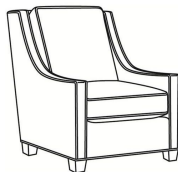

Harper / 1726-05MR

DESCRIPTION:	Manual Recliner (30.5W)
OUTSIDE:	30.5"W x 41"D x 40"H
INSIDE:	22"W x 20"D
SEAT:	20.5"H
ARM:	25.5"H
BACK RAIL:	36.5"H
COM:	Plain: 10.00 yds Repeat of 2-14": 12.50 yds Repeat of 15-27": 13.50 yds
WEIGHT:	110 lbs

L = available in leather

Standard Features:

Semi-Attached Box Border Back

Allow 18" distance from wall for full reclining position. Fully Reclined Depth: 71.5D

May be shown with optional features

HARPER

Standard Seat Cushion: Hallmark Seat
Standard Back Pillow: Fiber Back

Also available:

Harper / L1728
Leather Ottoman (27W X 22D)
Outside: 27W x 22D x 17H
Inside: 0W x 0D

Harper / 1728
Ottoman (27W X 22D)
Outside: 27W x 22D x 17H
Inside: 0W x 0D

Harper / 1726
Chair (30W)
Outside: 30W x 39D x 40H
Inside: 22W x 21.5D

Harper / 1726-05PR
Power Recliner (30.5W)
Outside: 30.5W x 41D x 40H
Inside: 22W x 20D

Harper / 1726-LP
Chair (30W)
Outside: 30W x 39D x 40H
Inside: 22W x 21.5D

Harper / 1726-SG
Swivel Glider (30W)
Outside: 30W x 39D x 40H
Inside: 22W x 21.5D