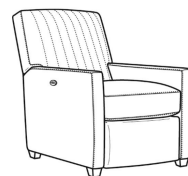

**Malcolm / 1775-05**

DESCRIPTION:	Chair (30.5W)
OUTSIDE:	30.5"W x 39"D x 36.5"H
INSIDE:	22"W x 22"D
SEAT:	19"H
ARM:	24"H
COM:	Plain: 8.00 yds Repeat of 2-14": 10.00 yds Repeat of 15-27": 11.00 yds
WEIGHT:	55 lbs

Also available:

Malcolm / L1775-07  
 Leather Ottoman (27W X 22D)  
 Outside: 27W x 22D x 17H  
 Inside: 0W x 0D

Malcolm / 1775-07  
 Ottoman (27W X 22D)  
 Outside: 27W x 22D x 17H  
 Inside: 0W x 0D

Malcolm / 1775-07SC  
 Slipcovered Ottoman (27W X 22D)  
 Outside: 27W x 22D x 17H  
 Inside: 0W x 0D

Malcolm / 1775-05CH  
 Channel Back Chair (30.5W)  
 Outside: 30.5W x 39D x 36.5H  
 Inside: 22W x 22D

Malcolm / 1775-05CHMR  
 Manual Recliner Chnl Bk (30W)  
 Outside: 30W x 41.5D x 38.5H  
 Inside: 22.5W x 22D

Malcolm / 1775-05CHPR  
 Power Recliner Chnl Bk (30W)  
 Outside: 30W x 41.5D x 38.5H  
 Inside: 22.5W x 22D

Malcolm / 1775-05MR  
Manual Recliner (30W)  
Outside: 30W x 41.5D x 38.5H  
Inside: 22.5W x 22D