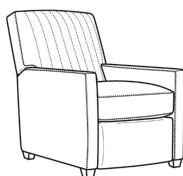

**Malcolm / 1775-05**

DESCRIPTION:	Chair (30.5W)
OUTSIDE:	30.5"W x 39"D x 36.5"H
INSIDE:	22"W x 22"D
SEAT:	19"H
ARM:	24"H
COM:	Plain: 8.00 yds Repeat of 2-14": 10.00 yds Repeat of 15-27": 11.00 yds
WEIGHT:	55 lbs

Also available:

Malcolm / L1775-07  
 Leather Ottoman (27W X 22D)  
 Outside: 27W x 22D x 17H  
 Inside: 0W x 0D

Malcolm / 1775-07  
 Ottoman (27W X 22D)  
 Outside: 27W x 22D x 17H  
 Inside: 0W x 0D

Malcolm / 1775-07SC  
 Slipcovered Ottoman (27W X 22D)  
 Outside: 27W x 22D x 17H  
 Inside: 0W x 0D

Malcolm / 1775-05CH  
 Channel Back Chair (30.5W)  
 Outside: 30.5W x 39D x 36.5H  
 Inside: 22W x 22D

Malcolm / 1775-05CHMR  
 Manual Recliner Chnl Bk (30W)  
 Outside: 30W x 41.5D x 38.5H  
 Inside: 22.5W x 22D

Malcolm / 1775-05PR  
Power Recliner (30W)  
Outside: 30W x 41.5D x 38.5H  
Inside: 22.5W x 22D

Malcolm / 1775-05SW  
Swivel Chair (30.5W)  
Outside: 30.5W x 39D x 36.5H  
Inside: 22W x 22D

Malcolm / 1775-05SWCH  
Channel Back SW Chair (30.5W)  
Outside: 30.5W x 39D x 36.5H  
Inside: 22W x 22D