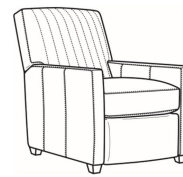

Malcolm / 1775-05CH  
 Channel Back Chair (30.5W)  
 Outside: 30.5W x 39D x 36.5H  
 Inside: 22W x 22D

Malcolm / 1775-05CHMR  
 Manual Recliner Chnl Bk (30W)  
 Outside: 30W x 41.5D x 38.5H  
 Inside: 22.5W x 22D

Malcolm / 1775-05PR  
Power Recliner (30W)  
Outside: 30W x 41.5D x 38.5H  
Inside: 22.5W x 22D

Malcolm / 1775-05SW  
Swivel Chair (30.5W)  
Outside: 30.5W x 39D x 36.5H  
Inside: 22W x 22D

Malcolm / 1775-05SWCH  
Channel Back SW Chair (30.5W)  
Outside: 30.5W x 39D x 36.5H  
Inside: 22W x 22D

Malcolm / 1775-05SC  
Slipcovered Chair (30.5W)  
Outside: 30.5W x 39D x 36.5H  
Inside: 22W x 22D

Malcolm / 1775-05SWSC  
Slipcovered Swivel Chair (30.5W)  
Outside: 30.5W x 39D x 36.5H  
Inside: 22W x 22D

Malcolm / L1775-05  
Leather Chair (30.5W)  
Outside: 30.5W x 39D x 36.5H  
Inside: 22W x 22D

Malcolm / L1775-05CH  
Leather Channel Back Chair (30.5W)  
Outside: 30.5W x 39D x 36.5H  
Inside: 22W x 22D