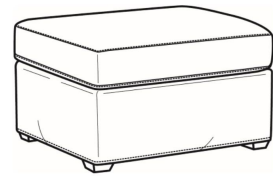

**Malcolm / 1775-05**

DESCRIPTION:	Chair (30.5W)
OUTSIDE:	30.5"W x 39"D x 36.5"H
INSIDE:	22"W x 22"D
SEAT:	19"H
ARM:	24"H
COM:	Plain: 8.00 yds Repeat of 2-14": 10.00 yds Repeat of 15-27": 11.00 yds
WEIGHT:	55 lbs

Also available:

Malcolm / L1775-07  
 Leather Ottoman (27W X 22D)  
 Outside: 27W x 22D x 17H  
 Inside: 0W x 0D

Malcolm / 1775-07  
 Ottoman (27W X 22D)  
 Outside: 27W x 22D x 17H  
 Inside: 0W x 0D

Malcolm / 1775-07SC  
 Slipcovered Ottoman (27W X 22D)  
 Outside: 27W x 22D x 17H  
 Inside: 0W x 0D

Malcolm / 1775-05CH  
 Channel Back Chair (30.5W)  
 Outside: 30.5W x 39D x 36.5H  
 Inside: 22W x 22D

Malcolm / 1775-05CHMR  
 Manual Recliner Chnl Bk (30W)  
 Outside: 30W x 41.5D x 38.5H  
 Inside: 22.5W x 22D