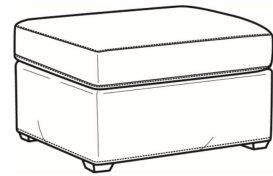

Malcolm / 1775-05CHMR

DESCRIPTION: Manual Recliner Chnl Bk (30W)
 OUTSIDE: 30"W x 41.5"D x 38.5"H
 INSIDE: 22.5"W x 22"D
 SEAT: 21.5"H
 ARM: 24.5"H
 COM: Plain: 8.00 yds
 Repeat of 2-14": 10.00 yds
 Repeat of 15-27": 11.00 yds
 WEIGHT: 90 lbs

Standard Seat Cushion: Hallmark Seat

Also available:

Malcolm / L1775-07
 Leather Ottoman (27W X 22D)
 Outside: 27W x 22D x 17H
 Inside: 0W x 0D

Malcolm / 1775-07
 Ottoman (27W X 22D)
 Outside: 27W x 22D x 17H
 Inside: 0W x 0D

Malcolm / 1775-07SC
 Slipcovered Ottoman (27W X 22D)
 Outside: 27W x 22D x 17H
 Inside: 0W x 0D

Malcolm / 1775-05
 Chair (30.5W)
 Outside: 30.5W x 39D x 36.5H
 Inside: 22W x 22D

Malcolm / 1775-05CH
 Channel Back Chair (30.5W)
 Outside: 30.5W x 39D x 36.5H
 Inside: 22W x 22D

Malcolm / 1775-05CHPR
 Power Recliner Chnl Bk (30W)
 Outside: 30W x 41.5D x 38.5H
 Inside: 22.5W x 22D

Malcolm / 1775-05MR
 Manual Recliner (30W)
 Outside: 30W x 41.5D x 38.5H
 Inside: 22.5W x 22D

Malcolm / 1775-05PR
 Power Recliner (30W)
 Outside: 30W x 41.5D x 38.5H
 Inside: 22.5W x 22D