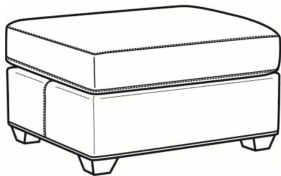

Malcolm / 1775-05CHMR

DESCRIPTION: Manual Recliner Chnl Bk (30W)
 OUTSIDE: 30"W x 41.5"D x 38.5"H
 INSIDE: 22.5"W x 22"D
 SEAT: 21.5"H
 ARM: 24.5"H
 COM: Plain: 8.00 yds
 Repeat of 2-14": 10.00 yds
 Repeat of 15-27": 11.00 yds
 WEIGHT: 90 lbs

L = available in leather

SC = available slipcovered

Standard Features:

French Seamed

Allow 18" distance from wall for full reclining position. Fully Reclined Depth: 69D

May be shown with optional features

MALCOLM

Standard Seat Cushion: Hallmark Seat

Also available:

Malcolm / L1775-07
 Leather Ottoman (27W X 22D)
 Outside: 27W x 22D x 17H
 Inside: 0W x 0D

Malcolm / 1775-07
 Ottoman (27W X 22D)
 Outside: 27W x 22D x 17H
 Inside: 0W x 0D

Malcolm / 1775-07SC
 Slipcovered Ottoman (27W X 22D)
 Outside: 27W x 22D x 17H
 Inside: 0W x 0D

Malcolm / 1775-05
 Chair (30.5W)
 Outside: 30.5W x 39D x 36.5H
 Inside: 22W x 22D

Malcolm / 1775-05CH
 Channel Back Chair (30.5W)
 Outside: 30.5W x 39D x 36.5H
 Inside: 22W x 22D