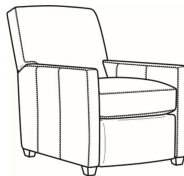

Malcolm / 1775-07SC
 Slipcovered Ottoman (27W X 22D)
 Outside: 27W x 22D x 17H
 Inside: 0W x 0D

Malcolm / 1775-05
 Chair (30.5W)
 Outside: 30.5W x 39D x 36.5H
 Inside: 22W x 22D

Malcolm / 1775-05CH
 Channel Back Chair (30.5W)
 Outside: 30.5W x 39D x 36.5H
 Inside: 22W x 22D

Malcolm / 1775-05SW
 Swivel Chair (30.5W)
 Outside: 30.5W x 39D x 36.5H
 Inside: 22W x 22D

Malcolm / 1775-05SWCH
 Channel Back SW Chair (30.5W)
 Outside: 30.5W x 39D x 36.5H
 Inside: 22W x 22D

Malcolm / 1775-05SC
 Slipcovered Chair (30.5W)
 Outside: 30.5W x 39D x 36.5H
 Inside: 22W x 22D

Malcolm / 1775-05SWSC
 Slipcovered Swivel Chair (30.5W)
 Outside: 30.5W x 39D x 36.5H
 Inside: 22W x 22D

Malcolm / L1775-05
 Leather Chair (30.5W)
 Outside: 30.5W x 39D x 36.5H
 Inside: 22W x 22D

Malcolm / L1775-05CH
 Leather Channel Back Chair (30.5W)
 Outside: 30.5W x 39D x 36.5H
 Inside: 22W x 22D

Malcolm / L1775-05CHMR
 Leather Manual Recliner Chnl Bk (30W)
 Outside: 30W x 41.5D x 38.5H
 Inside: 22.5W x 22D

Malcolm / L1775-05CHPR
 Leather Power Recliner Chnl Bk (30W)
 Outside: 30W x 41.5D x 38.5H
 Inside: 22.5W x 22D