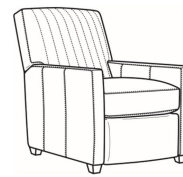

Malcolm / 1775-07SC
 Slipcovered Ottoman (27W X 22D)
 Outside: 27W x 22D x 17H
 Inside: 0W x 0D

Malcolm / 1775-05
 Chair (30.5W)
 Outside: 30.5W x 39D x 36.5H
 Inside: 22W x 22D

Malcolm / 1775-05CH
 Channel Back Chair (30.5W)
 Outside: 30.5W x 39D x 36.5H
 Inside: 22W x 22D

Malcolm / 1775-05CHPR
 Power Recliner Chnl Bk (30W)
 Outside: 30W x 41.5D x 38.5H
 Inside: 22.5W x 22D

Malcolm / 1775-05MR
 Manual Recliner (30W)
 Outside: 30W x 41.5D x 38.5H
 Inside: 22.5W x 22D

Malcolm / 1775-05PR
 Power Recliner (30W)
 Outside: 30W x 41.5D x 38.5H
 Inside: 22.5W x 22D

Malcolm / 1775-05SW
 Swivel Chair (30.5W)
 Outside: 30.5W x 39D x 36.5H
 Inside: 22W x 22D

Malcolm / 1775-05SWCH
 Channel Back SW Chair (30.5W)
 Outside: 30.5W x 39D x 36.5H
 Inside: 22W x 22D

Malcolm / 1775-05SC
 Slipcovered Chair (30.5W)
 Outside: 30.5W x 39D x 36.5H
 Inside: 22W x 22D

Malcolm / 1775-05SWSC
 Slipcovered Swivel Chair (30.5W)
 Outside: 30.5W x 39D x 36.5H
 Inside: 22W x 22D

Malcolm / L1775-05
 Leather Chair (30.5W)
 Outside: 30.5W x 39D x 36.5H
 Inside: 22W x 22D

Malcolm / L1775-05CH
 Leather Channel Back Chair (30.5W)
 Outside: 30.5W x 39D x 36.5H
 Inside: 22W x 22D