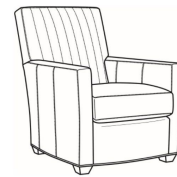

Malcolm / 1775-05CH
 Channel Back Chair (30.5W)
 Outside: 30.5W x 39D x 36.5H
 Inside: 22W x 22D

Malcolm / 1775-05CHPR
 Power Recliner Chnl Bk (30W)
 Outside: 30W x 41.5D x 38.5H
 Inside: 22.5W x 22D

Malcolm / 1775-05CHSWMR
 Sw Manual Recliner Chnl Bk (30)
 Outside: 30W x 41.5D x 38.5H
 Inside: 22.5W x 22D

Malcolm / 1775-05CHSWPR
Sw Power Recliner Chnl Bk (30W)
Outside: 30W x 41.5D x 38.5H
Inside: 22.5W x 22D

Malcolm / 1775-05MR
Manual Recliner (30W)
Outside: 30W x 41.5D x 38.5H
Inside: 22.5W x 22D

Malcolm / 1775-05PR
Power Recliner (30W)
Outside: 30W x 41.5D x 38.5H
Inside: 22.5W x 22D

Malcolm / 1775-05SW
Swivel Chair (30.5W)
Outside: 30.5W x 39D x 36.5H
Inside: 22W x 22D

Malcolm / 1775-05SWCH
Channel Back SW Chair (30.5W)
Outside: 30.5W x 39D x 36.5H
Inside: 22W x 22D

Malcolm / 1775-05SWMR
Swivel Manual Recliner (30W)
Outside: 30W x 41.5D x 38.5H
Inside: 22.5W x 22D

Malcolm / 1775-05SWPR
Swivel Power Recliner (30W)
Outside: 30W x 41.5D x 38.5H
Inside: 22.5W x 22D

Malcolm / L1775-05
Leather Chair (30.5W)
Outside: 30.5W x 39D x 36.5H
Inside: 22W x 22D

Malcolm / L1775-05CH
Leather Channel Back Chair (30.5W)
Outside: 30.5W x 39D x 36.5H
Inside: 22W x 22D