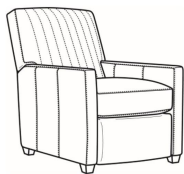

Malcolm / 1775-05CH
 Channel Back Chair (30.5W)
 Outside: 30.5W x 39D x 36.5H
 Inside: 22W x 22D

Malcolm / 1775-05CHPR
 Power Recliner Chnl Bk (30W)
 Outside: 30W x 41.5D x 38.5H
 Inside: 22.5W x 22D

Malcolm / 1775-05CHSWMR
 Sw Manual Recliner Chnl Bk (30)
 Outside: 30W x 41.5D x 38.5H
 Inside: 22.5W x 22D

Malcolm / 1775-05CHSWPR
Sw Power Recliner Chnl Bk (30W)
Outside: 30W x 41.5D x 38.5H
Inside: 22.5W x 22D

Malcolm / 1775-05MR
Manual Recliner (30W)
Outside: 30W x 41.5D x 38.5H
Inside: 22.5W x 22D

Malcolm / 1775-05PR
Power Recliner (30W)
Outside: 30W x 41.5D x 38.5H
Inside: 22.5W x 22D

Malcolm / 1775-05SW
Swivel Chair (30.5W)
Outside: 30.5W x 39D x 36.5H
Inside: 22W x 22D

Malcolm / 1775-05SWCH
Channel Back SW Chair (30.5W)
Outside: 30.5W x 39D x 36.5H
Inside: 22W x 22D

Malcolm / 1775-05SWMR
Swivel Manual Recliner (30W)
Outside: 30W x 41.5D x 38.5H
Inside: 22.5W x 22D

Malcolm / 1775-05SWPR
Swivel Power Recliner (30W)
Outside: 30W x 41.5D x 38.5H
Inside: 22.5W x 22D

Malcolm / L1775-05
Leather Chair (30.5W)
Outside: 30.5W x 39D x 36.5H
Inside: 22W x 22D

Malcolm / L1775-05CH
Leather Channel Back Chair (30.5W)
Outside: 30.5W x 39D x 36.5H
Inside: 22W x 22D