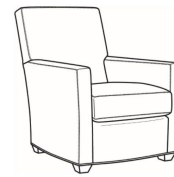

Malcolm / 1775-05CHMR

DESCRIPTION: Manual Recliner Chnl Bk (30W)
 OUTSIDE: 30"W x 41.5"D x 38.5"H
 INSIDE: 22.5"W x 22"D
 SEAT: 21.5"H
 ARM: 24.5"H
 COM: Plain: 8.00 yds
 Repeat of 2-14": 10.00 yds
 Repeat of 15-27": 11.00 yds
 WEIGHT: 90 lbs

L = available in leather

Standard Features:

French Seamed

Allow 18" distance from wall for full reclining position. Fully Reclined Depth: 69D

May be shown with optional features

MALCOLM

Standard Seat Cushion: Hallmark Seat

Also available:

Malcolm / L1775-07
 Leather Ottoman (27W X 22D)
 Outside: 27W x 22D x 17H
 Inside: 0W x 0D

Malcolm / 1775-07
 Ottoman (27W X 22D)
 Outside: 27W x 22D x 17H
 Inside: 0W x 0D

Malcolm / 1775-05
 Chair (30.5W)
 Outside: 30.5W x 39D x 36.5H
 Inside: 22W x 22D

Malcolm / 1775-05CH
 Channel Back Chair (30.5W)
 Outside: 30.5W x 39D x 36.5H
 Inside: 22W x 22D

Malcolm / 1775-05CHPR
 Power Recliner Chnl Bk (30W)
 Outside: 30W x 41.5D x 38.5H
 Inside: 22.5W x 22D

Malcolm / 1775-05CHSWMR
 Sw Manual Recliner Chnl Bk (30)
 Outside: 30W x 41.5D x 38.5H
 Inside: 22.5W x 22D