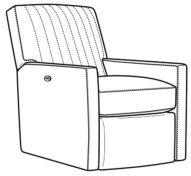

Malcolm / 1775-05CHMR

DESCRIPTION: Manual Recliner Chnl Bk (30W)
 OUTSIDE: 30"W x 41.5"D x 38.5"H
 INSIDE: 22.5"W x 22"D
 SEAT: 21.5"H
 ARM: 24.5"H
 COM: Plain: 8.00 yds
 Repeat of 2-14": 10.00 yds
 Repeat of 15-27": 11.00 yds
 WEIGHT: 90 lbs

L = available in leather

Standard Features:

French Seamed

Allow 18" distance from wall for full reclining position. Fully Reclined Depth: 69D

May be shown with optional features

MALCOLM

Standard Seat Cushion: Hallmark Seat

Also available:

Malcolm / L1775-07
 Leather Ottoman (27W X 22D)
 Outside: 27W x 22D x 17H
 Inside: 0W x 0D

Malcolm / 1775-07
 Ottoman (27W X 22D)
 Outside: 27W x 22D x 17H
 Inside: 0W x 0D

Malcolm / 1775-05
 Chair (30.5W)
 Outside: 30.5W x 39D x 36.5H
 Inside: 22W x 22D

Malcolm / 1775-05CH
 Channel Back Chair (30.5W)
 Outside: 30.5W x 39D x 36.5H
 Inside: 22W x 22D

Malcolm / 1775-05CHPR
 Power Recliner Chnl Bk (30W)
 Outside: 30W x 41.5D x 38.5H
 Inside: 22.5W x 22D

Malcolm / 1775-05CHSWMR
 Sw Manual Recliner Chnl Bk (30)
 Outside: 30W x 41.5D x 38.5H
 Inside: 22.5W x 22D