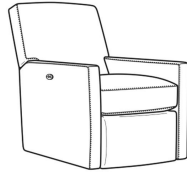

Malcolm / 1775-05SW
Swivel Chair (30.5W)
Outside: 30.5W x 39D x 36.5H
Inside: 22W x 22D

Malcolm / 1775-05SWCH
Channel Back SW Chair (30.5W)
Outside: 30.5W x 39D x 36.5H
Inside: 22W x 22D

Malcolm / 1775-05SWMR
Swivel Manual Recliner (30W)
Outside: 30W x 41.5D x 38.5H
Inside: 22.5W x 22D

Malcolm / L1775-05CHMR
Leather Manual Recliner Chnl Bk (30W)
Outside: 30W x 41.5D x 38.5H
Inside: 22.5W x 22D

Malcolm / L1775-05CHPR
Leather Power Recliner Chnl Bk (30W)
Outside: 30W x 41.5D x 38.5H
Inside: 22.5W x 22D

Malcolm / L1775-05MR
Leather Manual Recliner (30W)
Outside: 30W x 41.5D x 38.5H
Inside: 22.5W x 22D

Malcolm / L1775-05PR
Leather Power Recliner (30W)
Outside: 30W x 41.5D x 38.5H
Inside: 22.5W x 22D

Malcolm / L1775-05SW
Leather Swivel Chair (30.5W)
Outside: 30.5W x 39D x 36.5H
Inside: 22W x 22D

Malcolm / L1775-05SWCH
Leather Channel Back SW Chair (30.5W)
Outside: 30.5W x 39D x 36.5H
Inside: 22W x 22D

Malcolm / L1775-05SWMR
Leather Swivel Manual Recliner (30W)
Outside: 30W x 41.5D x 38.5H
Inside: 22.5W x 22D