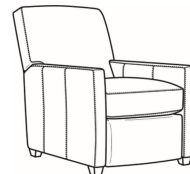

Malcolm / 1775-05CH
 Channel Back Chair (30.5W)
 Outside: 30.5W x 39D x 36.5H
 Inside: 22W x 22D

Malcolm / 1775-05CHPR
 Power Recliner Chnl Bk (30W)
 Outside: 30W x 41.5D x 38.5H
 Inside: 22.5W x 22D

Malcolm / 1775-05CHSWMR
 Sw Manual Recliner Chnl Bk (30)
 Outside: 30W x 41.5D x 38.5H
 Inside: 22.5W x 22D

Malcolm / 1775-05SW
Swivel Chair (30.5W)
Outside: 30.5W x 39D x 36.5H
Inside: 22W x 22D

Malcolm / 1775-05SWCH
Channel Back SW Chair (30.5W)
Outside: 30.5W x 39D x 36.5H
Inside: 22W x 22D

Malcolm / 1775-05SWMR
Swivel Manual Recliner (30W)
Outside: 30W x 41.5D x 38.5H
Inside: 22.5W x 22D

Malcolm / 1775-05SWPR
Swivel Power Recliner (30W)
Outside: 30W x 41.5D x 38.5H
Inside: 22.5W x 22D

Malcolm / L1775-05
Leather Chair (30.5W)
Outside: 30.5W x 39D x 36.5H
Inside: 22W x 22D

Malcolm / L1775-05CH
Leather Channel Back Chair (30.5W)
Outside: 30.5W x 39D x 36.5H
Inside: 22W x 22D

Malcolm / L1775-05CHMR
Leather Manual Recliner Chnl Bk (30W)
Outside: 30W x 41.5D x 38.5H
Inside: 22.5W x 22D

Malcolm / L1775-05CHPR
Leather Power Recliner Chnl Bk (30W)
Outside: 30W x 41.5D x 38.5H
Inside: 22.5W x 22D