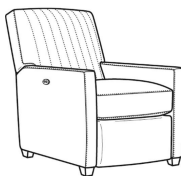

Malcolm / 1775-05CHMR

DESCRIPTION: Manual Recliner Chnl Bk (30W)
 OUTSIDE: 30"W x 41.5"D x 38.5"H
 INSIDE: 22.5"W x 22"D
 SEAT: 21.5"H
 ARM: 24.5"H
 COM: Plain: 8.00 yds
 Repeat of 2-14": 10.00 yds
 Repeat of 15-27": 11.00 yds
 WEIGHT: 90 lbs

L = available in leather

Standard Features:

French Seamed

Allow 18" distance from wall for full reclining position. Fully Reclined Depth: 69D

May be shown with optional features

MALCOLM

Standard Seat Cushion: Hallmark Seat

Also available:

Malcolm / L1775-07
 Leather Ottoman (27W X 22D)
 Outside: 27W x 22D x 17H
 Inside: 0W x 0D

Malcolm / 1775-07
 Ottoman (27W X 22D)
 Outside: 27W x 22D x 17H
 Inside: 0W x 0D

Malcolm / 1775-05
 Chair (30.5W)
 Outside: 30.5W x 39D x 36.5H
 Inside: 22W x 22D

Malcolm / 1775-05CH
 Channel Back Chair (30.5W)
 Outside: 30.5W x 39D x 36.5H
 Inside: 22W x 22D

Malcolm / 1775-05CHPR
 Power Recliner Chnl Bk (30W)
 Outside: 30W x 41.5D x 38.5H
 Inside: 22.5W x 22D

Malcolm / 1775-05CHSWMR
 Sw Manual Recliner Chnl Bk (30)
 Outside: 30W x 41.5D x 38.5H
 Inside: 22.5W x 22D