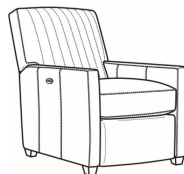

Malcolm / 1775-05SW
Swivel Chair (30.5W)
Outside: 30.5W x 39D x 36.5H
Inside: 22W x 22D

Malcolm / 1775-05SWCH
Channel Back SW Chair (30.5W)
Outside: 30.5W x 39D x 36.5H
Inside: 22W x 22D

Malcolm / 1775-05SWMR
Swivel Manual Recliner (30W)
Outside: 30W x 41.5D x 38.5H
Inside: 22.5W x 22D

Malcolm / 1775-05SWPR
Swivel Power Recliner (30W)
Outside: 30W x 41.5D x 38.5H
Inside: 22.5W x 22D

Malcolm / L1775-05
Leather Chair (30.5W)
Outside: 30.5W x 39D x 36.5H
Inside: 22W x 22D

Malcolm / L1775-05CH
Leather Channel Back Chair (30.5W)
Outside: 30.5W x 39D x 36.5H
Inside: 22W x 22D

Malcolm / L1775-05CHMR
Leather Manual Recliner Chnl Bk (30W)
Outside: 30W x 41.5D x 38.5H
Inside: 22.5W x 22D

Malcolm / L1775-05CHPR
Leather Power Recliner Chnl Bk (30W)
Outside: 30W x 41.5D x 38.5H
Inside: 22.5W x 22D

Malcolm / L1775-05MR
Leather Manual Recliner (30W)
Outside: 30W x 41.5D x 38.5H
Inside: 22.5W x 22D

Malcolm / L1775-05PR
Leather Power Recliner (30W)
Outside: 30W x 41.5D x 38.5H
Inside: 22.5W x 22D

Malcolm / L1775-05SW
Leather Swivel Chair (30.5W)
Outside: 30.5W x 39D x 36.5H
Inside: 22W x 22D