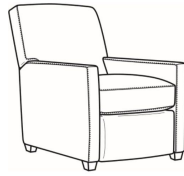

Also available:

Malcolm / L1775-07
 Leather Ottoman (27W X 22D)
 Outside: 27W x 22D x 17H
 Inside: 0W x 0D

Malcolm / 1775-07
 Ottoman (27W X 22D)
 Outside: 27W x 22D x 17H
 Inside: 0W x 0D

Malcolm / 1775-05
 Chair (30.5W)
 Outside: 30.5W x 39D x 36.5H
 Inside: 22W x 22D

Malcolm / 1775-05CH
 Channel Back Chair (30.5W)
 Outside: 30.5W x 39D x 36.5H
 Inside: 22W x 22D

Malcolm / 1775-05CHPR
 Power Recliner Chnl Bk (30W)
 Outside: 30W x 41.5D x 38.5H
 Inside: 22.5W x 22D

Malcolm / 1775-05CHSWMR
 Sw Manual Recliner Chnl Bk (30)
 Outside: 30W x 41.5D x 38.5H
 Inside: 22.5W x 22D

Malcolm / 1775-05CHSWPR
Sw Power Recliner Chnl Bk (30W)
Outside: 30W x 41.5D x 38.5H
Inside: 22.5W x 22D

Malcolm / 1775-05MR
Manual Recliner (30W)
Outside: 30W x 41.5D x 38.5H
Inside: 22.5W x 22D

Malcolm / 1775-05PR
Power Recliner (30W)
Outside: 30W x 41.5D x 38.5H
Inside: 22.5W x 22D

Malcolm / 1775-05SW
Swivel Chair (30.5W)
Outside: 30.5W x 39D x 36.5H
Inside: 22W x 22D

Malcolm / 1775-05SWCH
Channel Back SW Chair (30.5W)
Outside: 30.5W x 39D x 36.5H
Inside: 22W x 22D

Malcolm / 1775-05SWMR
Swivel Manual Recliner (30W)
Outside: 30W x 41.5D x 38.5H
Inside: 22.5W x 22D