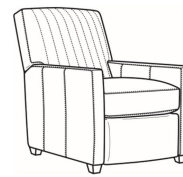

Malcolm / 1775-07SC  
 Slipcovered Ottoman (27W X 22D)  
 Outside: 27W x 22D x 17H  
 Inside: 0W x 0D

Malcolm / 1775-05  
 Chair (30.5W)  
 Outside: 30.5W x 39D x 36.5H  
 Inside: 22W x 22D

Malcolm / 1775-05CH  
 Channel Back Chair (30.5W)  
 Outside: 30.5W x 39D x 36.5H  
 Inside: 22W x 22D

Malcolm / 1775-05PR  
Power Recliner (30W)  
Outside: 30W x 41.5D x 38.5H  
Inside: 22.5W x 22D

Malcolm / 1775-05SW  
Swivel Chair (30.5W)  
Outside: 30.5W x 39D x 36.5H  
Inside: 22W x 22D

Malcolm / 1775-05SWCH  
Channel Back SW Chair (30.5W)  
Outside: 30.5W x 39D x 36.5H  
Inside: 22W x 22D

Malcolm / 1775-05SC  
Slipcovered Chair (30.5W)  
Outside: 30.5W x 39D x 36.5H  
Inside: 22W x 22D

Malcolm / 1775-05SWSC  
Slipcovered Swivel Chair (30.5W)  
Outside: 30.5W x 39D x 36.5H  
Inside: 22W x 22D

Malcolm / L1775-05  
Leather Chair (30.5W)  
Outside: 30.5W x 39D x 36.5H  
Inside: 22W x 22D

Malcolm / L1775-05CH  
Leather Channel Back Chair (30.5W)  
Outside: 30.5W x 39D x 36.5H  
Inside: 22W x 22D