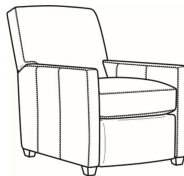

Malcolm / 1775-05PR  
Power Recliner (30W)  
Outside: 30W x 41.5D x 38.5H  
Inside: 22.5W x 22D

Malcolm / 1775-05SW  
Swivel Chair (30.5W)  
Outside: 30.5W x 39D x 36.5H  
Inside: 22W x 22D

Malcolm / 1775-05SWCH  
Channel Back SW Chair (30.5W)  
Outside: 30.5W x 39D x 36.5H  
Inside: 22W x 22D

Malcolm / 1775-05SC  
Slipcovered Chair (30.5W)  
Outside: 30.5W x 39D x 36.5H  
Inside: 22W x 22D

Malcolm / 1775-05SWSC  
Slipcovered Swivel Chair (30.5W)  
Outside: 30.5W x 39D x 36.5H  
Inside: 22W x 22D

Malcolm / L1775-05  
Leather Chair (30.5W)  
Outside: 30.5W x 39D x 36.5H  
Inside: 22W x 22D

Malcolm / L1775-05CH  
Leather Channel Back Chair (30.5W)  
Outside: 30.5W x 39D x 36.5H  
Inside: 22W x 22D

Malcolm / L1775-05CHMR  
Leather Manual Recliner Chnl Bk (30W)  
Outside: 30W x 41.5D x 38.5H  
Inside: 22.5W x 22D

Malcolm / L1775-05CHPR  
Leather Power Recliner Chnl Bk (30W)  
Outside: 30W x 41.5D x 38.5H  
Inside: 22.5W x 22D