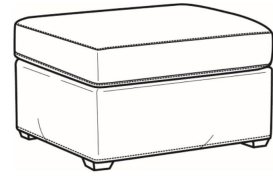

**Malcolm / 1775-05CHPR**

DESCRIPTION: Power Recliner Chnl Bk (30W)  
 OUTSIDE: 30"W x 41.5"D x 38.5"H  
 INSIDE: 22.5"W x 22"D  
 SEAT: 21.5"H  
 ARM: 24.5"H  
 COM: Plain: 8.00 yds  
 Repeat of 2-14": 10.00 yds  
 Repeat of 15-27": 11.00 yds  
 WEIGHT: 95 lbs

**L** = available in leather

**SC** = available slipcovered

**Standard Features:**

French Seamed

Allow 18" distance from wall for full reclining position. Fully Reclined Depth: 69D

May be shown with optional features

**MALCOLM**

Standard Seat Cushion: Hallmark Seat

Also available:

Malcolm / L1775-07  
 Leather Ottoman (27W X 22D)  
 Outside: 27W x 22D x 17H  
 Inside: 0W x 0D

Malcolm / 1775-07  
 Ottoman (27W X 22D)  
 Outside: 27W x 22D x 17H  
 Inside: 0W x 0D

Malcolm / 1775-07SC  
 Slipcovered Ottoman (27W X 22D)  
 Outside: 27W x 22D x 17H  
 Inside: 0W x 0D

Malcolm / 1775-05  
 Chair (30.5W)  
 Outside: 30.5W x 39D x 36.5H  
 Inside: 22W x 22D

Malcolm / 1775-05CH  
 Channel Back Chair (30.5W)  
 Outside: 30.5W x 39D x 36.5H  
 Inside: 22W x 22D