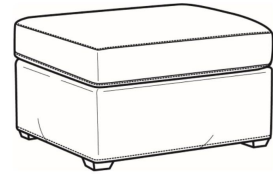

Malcolm / 1775-05MR

DESCRIPTION:	Manual Recliner (30W)
OUTSIDE:	30"W x 41.5"D x 38.5"H
INSIDE:	22.5"W x 22"D
SEAT:	21.5"H
ARM:	24.5"H
COM:	Plain: 8.00 yds Repeat of 2-14": 10.00 yds Repeat of 15-27": 11.00 yds
WEIGHT:	70 lbs

L = available in leather
SC = available slipcovered

Standard Features:

French Seamed

Allow 18" distance from wall for full reclining position. Fully Reclined Depth: 69D

May be shown with optional features

MALCOLM

Standard Seat Cushion: Hallmark Seat

Also available:

Malcolm / L1775-07
 Leather Ottoman (27W X 22D)
 Outside: 27W x 22D x 17H
 Inside: 0W x 0D

Malcolm / 1775-07
 Ottoman (27W X 22D)
 Outside: 27W x 22D x 17H
 Inside: 0W x 0D

Malcolm / 1775-07SC
 Slipcovered Ottoman (27W X 22D)
 Outside: 27W x 22D x 17H
 Inside: 0W x 0D

Malcolm / 1775-05
 Chair (30.5W)
 Outside: 30.5W x 39D x 36.5H
 Inside: 22W x 22D

Malcolm / 1775-05CH
 Channel Back Chair (30.5W)
 Outside: 30.5W x 39D x 36.5H
 Inside: 22W x 22D