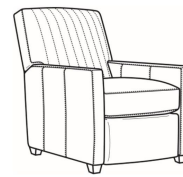

Malcolm / 1775-07SC
 Slipcovered Ottoman (27W X 22D)
 Outside: 27W x 22D x 17H
 Inside: 0W x 0D

Malcolm / 1775-05
 Chair (30.5W)
 Outside: 30.5W x 39D x 36.5H
 Inside: 22W x 22D

Malcolm / 1775-05CH
 Channel Back Chair (30.5W)
 Outside: 30.5W x 39D x 36.5H
 Inside: 22W x 22D

Malcolm / 1775-05PR
 Power Recliner (30W)
 Outside: 30W x 41.5D x 38.5H
 Inside: 22.5W x 22D

Malcolm / 1775-05SW
 Swivel Chair (30.5W)
 Outside: 30.5W x 39D x 36.5H
 Inside: 22W x 22D

Malcolm / 1775-05SWCH
 Channel Back SW Chair (30.5W)
 Outside: 30.5W x 39D x 36.5H
 Inside: 22W x 22D

Malcolm / 1775-05SC
 Slipcovered Chair (30.5W)
 Outside: 30.5W x 39D x 36.5H
 Inside: 22W x 22D

Malcolm / 1775-05SWSC
 Slipcovered Swivel Chair (30.5W)
 Outside: 30.5W x 39D x 36.5H
 Inside: 22W x 22D

Malcolm / L1775-05
 Leather Chair (30.5W)
 Outside: 30.5W x 39D x 36.5H
 Inside: 22W x 22D

Malcolm / L1775-05CH
 Leather Channel Back Chair (30.5W)
 Outside: 30.5W x 39D x 36.5H
 Inside: 22W x 22D

Malcolm / L1775-05CHMR
 Leather Manual Recliner Chnl Bk (30W)
 Outside: 30W x 41.5D x 38.5H
 Inside: 22.5W x 22D