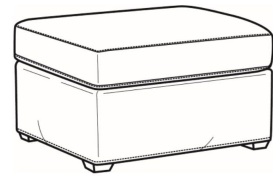

**Malcolm / 1775-05PR**

|              |  |
|--------------|--|
| DESCRIPTION: | Power Recliner (30W)   |
| OUTSIDE:     | 30"W x 41.5"D x 38.5"H   |
| INSIDE:      | 22.5"W x 22"D  |
| SEAT:        | 21.5"H   |
| ARM:         | 24.5"H   |
| COM:         | Plain: 8.00 yds<br>Repeat of 2-14": 10.00 yds<br>Repeat of 15-27": 11.00 yds |
| WEIGHT:      | 95 lbs   |

**L** = available in leather  
**SC** = available slipcovered

**Standard Features:**

French Seamed

Allow 18" distance from wall for full reclining position. Fully Reclined Depth: 69D

May be shown with optional features

**MALCOLM**

Standard Seat Cushion: Hallmark Seat

Also available:

Malcolm / L1775-07  
 Leather Ottoman (27W X 22D)  
 Outside: 27W x 22D x 17H  
 Inside: 0W x 0D

Malcolm / 1775-07  
 Ottoman (27W X 22D)  
 Outside: 27W x 22D x 17H  
 Inside: 0W x 0D

Malcolm / 1775-07SC  
 Slipcovered Ottoman (27W X 22D)  
 Outside: 27W x 22D x 17H  
 Inside: 0W x 0D

Malcolm / 1775-05  
 Chair (30.5W)  
 Outside: 30.5W x 39D x 36.5H  
 Inside: 22W x 22D

Malcolm / 1775-05CH  
 Channel Back Chair (30.5W)  
 Outside: 30.5W x 39D x 36.5H  
 Inside: 22W x 22D