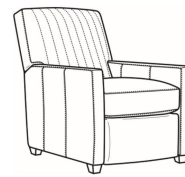

Malcolm / 1775-07SC  
 Slipcovered Ottoman (27W X 22D)  
 Outside: 27W x 22D x 17H  
 Inside: 0W x 0D

Malcolm / 1775-05  
 Chair (30.5W)  
 Outside: 30.5W x 39D x 36.5H  
 Inside: 22W x 22D

Malcolm / 1775-05CH  
 Channel Back Chair (30.5W)  
 Outside: 30.5W x 39D x 36.5H  
 Inside: 22W x 22D

Malcolm / 1775-05MR  
 Manual Recliner (30W)  
 Outside: 30W x 41.5D x 38.5H  
 Inside: 22.5W x 22D

Malcolm / 1775-05SW  
 Swivel Chair (30.5W)  
 Outside: 30.5W x 39D x 36.5H  
 Inside: 22W x 22D

Malcolm / 1775-05SWCH  
 Channel Back SW Chair (30.5W)  
 Outside: 30.5W x 39D x 36.5H  
 Inside: 22W x 22D

Malcolm / 1775-05SC  
 Slipcovered Chair (30.5W)  
 Outside: 30.5W x 39D x 36.5H  
 Inside: 22W x 22D

Malcolm / 1775-05SWSC  
 Slipcovered Swivel Chair (30.5W)  
 Outside: 30.5W x 39D x 36.5H  
 Inside: 22W x 22D

Malcolm / L1775-05  
 Leather Chair (30.5W)  
 Outside: 30.5W x 39D x 36.5H  
 Inside: 22W x 22D

Malcolm / L1775-05CH  
 Leather Channel Back Chair (30.5W)  
 Outside: 30.5W x 39D x 36.5H  
 Inside: 22W x 22D