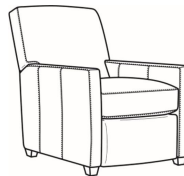

Malcolm / 1775-05MR  
 Manual Recliner (30W)  
 Outside: 30W x 41.5D x 38.5H  
 Inside: 22.5W x 22D

Malcolm / 1775-05SW  
 Swivel Chair (30.5W)  
 Outside: 30.5W x 39D x 36.5H  
 Inside: 22W x 22D

Malcolm / 1775-05SWCH  
 Channel Back SW Chair (30.5W)  
 Outside: 30.5W x 39D x 36.5H  
 Inside: 22W x 22D

Malcolm / 1775-05SC  
 Slipcovered Chair (30.5W)  
 Outside: 30.5W x 39D x 36.5H  
 Inside: 22W x 22D

Malcolm / 1775-05SWSC  
 Slipcovered Swivel Chair (30.5W)  
 Outside: 30.5W x 39D x 36.5H  
 Inside: 22W x 22D

Malcolm / L1775-05  
 Leather Chair (30.5W)  
 Outside: 30.5W x 39D x 36.5H  
 Inside: 22W x 22D

Malcolm / L1775-05CH  
 Leather Channel Back Chair (30.5W)  
 Outside: 30.5W x 39D x 36.5H  
 Inside: 22W x 22D

Malcolm / L1775-05CHMR  
 Leather Manual Recliner Chnl Bk (30W)  
 Outside: 30W x 41.5D x 38.5H  
 Inside: 22.5W x 22D

Malcolm / L1775-05CHPR  
 Leather Power Recliner Chnl Bk (30W)  
 Outside: 30W x 41.5D x 38.5H  
 Inside: 22.5W x 22D