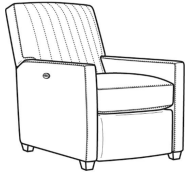

Malcolm / 1775-05SC

DESCRIPTION:	Chair (30.5W)
OUTSIDE:	30.5"W x 39"D x 36.5"H
INSIDE:	22"W x 22"D
SEAT:	19"H
ARM:	24"H
COM:	Plain: 8.00 yds Repeat of 2-14": 10.00 yds Repeat of 15-27": 11.00 yds
WEIGHT:	55 lbs

Malcolm / 1775-07
 Ottoman (27W X 22D)
 Outside: 27W x 22D x 17H
 Inside: 0W x 0D

Malcolm / 1775-07SC
 Slipcovered Ottoman (27W X 22D)
 Outside: 27W x 22D x 17H
 Inside: 0W x 0D

Malcolm / 1775-05
 Chair (30.5W)
 Outside: 30.5W x 39D x 36.5H
 Inside: 22W x 22D

Malcolm / 1775-05CH
 Channel Back Chair (30.5W)
 Outside: 30.5W x 39D x 36.5H
 Inside: 22W x 22D

Malcolm / 1775-05CHMR
 Manual Recliner Chnl Bk (30W)
 Outside: 30W x 41.5D x 38.5H
 Inside: 22.5W x 22D

Malcolm / 1775-05CHPR
 Power Recliner Chnl Bk (30W)
 Outside: 30W x 41.5D x 38.5H
 Inside: 22.5W x 22D

Malcolm / 1775-05MR
 Manual Recliner (30W)
 Outside: 30W x 41.5D x 38.5H
 Inside: 22.5W x 22D

Malcolm / 1775-05PR
 Power Recliner (30W)
 Outside: 30W x 41.5D x 38.5H
 Inside: 22.5W x 22D

Malcolm / 1775-05SW
 Swivel Chair (30.5W)
 Outside: 30.5W x 39D x 36.5H
 Inside: 22W x 22D