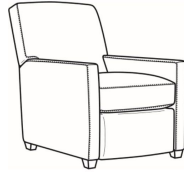

Malcolm / 1775-05SC

DESCRIPTION:	Chair (30.5W)
OUTSIDE:	30.5"W x 39"D x 36.5"H
INSIDE:	22"W x 22"D
SEAT:	19"H
ARM:	24"H
COM:	Plain: 8.00 yds Repeat of 2-14": 10.00 yds Repeat of 15-27": 11.00 yds
WEIGHT:	55 lbs

Malcolm / 1775-07
 Ottoman (27W X 22D)
 Outside: 27W x 22D x 17H
 Inside: 0W x 0D

Malcolm / 1775-07SC
 Slipcovered Ottoman (27W X 22D)
 Outside: 27W x 22D x 17H
 Inside: 0W x 0D

Malcolm / 1775-05
 Chair (30.5W)
 Outside: 30.5W x 39D x 36.5H
 Inside: 22W x 22D

Malcolm / 1775-05CH
 Channel Back Chair (30.5W)
 Outside: 30.5W x 39D x 36.5H
 Inside: 22W x 22D

Malcolm / 1775-05CHMR
 Manual Recliner Chnl Bk (30W)
 Outside: 30W x 41.5D x 38.5H
 Inside: 22.5W x 22D

Malcolm / 1775-05CHPR
 Power Recliner Chnl Bk (30W)
 Outside: 30W x 41.5D x 38.5H
 Inside: 22.5W x 22D

Malcolm / 1775-05MR
 Manual Recliner (30W)
 Outside: 30W x 41.5D x 38.5H
 Inside: 22.5W x 22D

Malcolm / 1775-05PR
 Power Recliner (30W)
 Outside: 30W x 41.5D x 38.5H
 Inside: 22.5W x 22D

Malcolm / 1775-05SW
 Swivel Chair (30.5W)
 Outside: 30.5W x 39D x 36.5H
 Inside: 22W x 22D