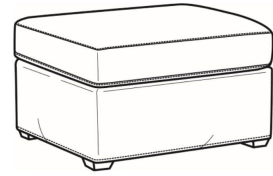

Malcolm / 1775-05SC

DESCRIPTION:	Chair (30.5W)
OUTSIDE:	30.5"W x 39"D x 36.5"H
INSIDE:	22"W x 22"D
SEAT:	19"H
ARM:	24"H
COM:	Plain: 8.00 yds Repeat of 2-14": 10.00 yds Repeat of 15-27": 11.00 yds
WEIGHT:	55 lbs

L = available in leather
SC = available slipcovered

Standard Features:
 Tight Back
 French Seamed
 May be shown with optional features

MALCOLM
 Standard Seat Cushion: Hallmark Seat

Also available:

Malcolm / L1775-07
 Leather Ottoman (27W X 22D)
 Outside: 27W x 22D x 17H
 Inside: 0W x 0D

Malcolm / 1775-07
 Ottoman (27W X 22D)
 Outside: 27W x 22D x 17H
 Inside: 0W x 0D

Malcolm / 1775-07SC
 Slipcovered Ottoman (27W X 22D)
 Outside: 27W x 22D x 17H
 Inside: 0W x 0D

Malcolm / 1775-05
 Chair (30.5W)
 Outside: 30.5W x 39D x 36.5H
 Inside: 22W x 22D

Malcolm / 1775-05CH
 Channel Back Chair (30.5W)
 Outside: 30.5W x 39D x 36.5H
 Inside: 22W x 22D

Malcolm / 1775-05CHMR
 Manual Recliner Chnl Bk (30W)
 Outside: 30W x 41.5D x 38.5H
 Inside: 22.5W x 22D

Malcolm / 1775-05CHPR
 Power Recliner Chnl Bk (30W)
 Outside: 30W x 41.5D x 38.5H
 Inside: 22.5W x 22D