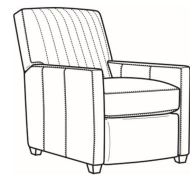

Malcolm / 1775-05CH
 Channel Back Chair (30.5W)
 Outside: 30.5W x 39D x 36.5H
 Inside: 22W x 22D

Malcolm / 1775-05CHMR
 Manual Recliner Chnl Bk (30W)
 Outside: 30W x 41.5D x 38.5H
 Inside: 22.5W x 22D

Malcolm / 1775-05CHPR
 Power Recliner Chnl Bk (30W)
 Outside: 30W x 41.5D x 38.5H
 Inside: 22.5W x 22D

Malcolm / 1775-05MR
 Manual Recliner (30W)
 Outside: 30W x 41.5D x 38.5H
 Inside: 22.5W x 22D

Malcolm / 1775-05PR
 Power Recliner (30W)
 Outside: 30W x 41.5D x 38.5H
 Inside: 22.5W x 22D

Malcolm / 1775-05SW
 Swivel Chair (30.5W)
 Outside: 30.5W x 39D x 36.5H
 Inside: 22W x 22D

Malcolm / 1775-05SWCH
 Channel Back SW Chair (30.5W)
 Outside: 30.5W x 39D x 36.5H
 Inside: 22W x 22D

Malcolm / 1775-05SWSC
 Slipcovered Swivel Chair (30.5W)
 Outside: 30.5W x 39D x 36.5H
 Inside: 22W x 22D

Malcolm / L1775-05
 Leather Chair (30.5W)
 Outside: 30.5W x 39D x 36.5H
 Inside: 22W x 22D

Malcolm / L1775-05CH
 Leather Channel Back Chair (30.5W)
 Outside: 30.5W x 39D x 36.5H
 Inside: 22W x 22D

Malcolm / L1775-05CHMR
 Leather Manual Recliner Chnl Bk (30W)
 Outside: 30W x 41.5D x 38.5H
 Inside: 22.5W x 22D