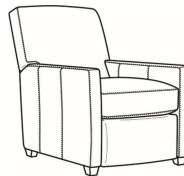

Malcolm / 1775-05SC

DESCRIPTION:	Chair (30.5W)
OUTSIDE:	30.5"W x 39"D x 36.5"H
INSIDE:	22"W x 22"D
SEAT:	19"H
ARM:	24"H
COM:	Plain: 8.00 yds Repeat of 2-14": 10.00 yds Repeat of 15-27": 11.00 yds
WEIGHT:	55 lbs

Malcolm / 1775-05SWCH
 Channel Back SW Chair (30.5W)
 Outside: 30.5W x 39D x 36.5H
 Inside: 22W x 22D

Malcolm / 1775-05SWSC
 Slipcovered Swivel Chair (30.5W)
 Outside: 30.5W x 39D x 36.5H
 Inside: 22W x 22D

Malcolm / L1775-05
 Leather Chair (30.5W)
 Outside: 30.5W x 39D x 36.5H
 Inside: 22W x 22D

Malcolm / L1775-05CH
 Leather Channel Back Chair (30.5W)
 Outside: 30.5W x 39D x 36.5H
 Inside: 22W x 22D

Malcolm / L1775-05CHMR
 Leather Manual Recliner Chnl Bk (30W)
 Outside: 30W x 41.5D x 38.5H
 Inside: 22.5W x 22D

Malcolm / L1775-05CHPR
 Leather Power Recliner Chnl Bk (30W)
 Outside: 30W x 41.5D x 38.5H
 Inside: 22.5W x 22D

Malcolm / L1775-05MR
 Leather Manual Recliner (30W)
 Outside: 30W x 41.5D x 38.5H
 Inside: 22.5W x 22D