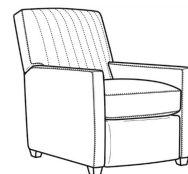

Malcolm / 1775-05SWSC

DESCRIPTION:	Swivel Chair (30.5W)
OUTSIDE:	30.5"W x 39"D x 36.5"H
INSIDE:	22"W x 22"D
SEAT:	19"H
ARM:	24"H
COM:	Plain: 8.00 yds Repeat of 2-14": 10.00 yds Repeat of 15-27": 11.00 yds
WEIGHT:	55 lbs

Malcolm / 1775-07
 Ottoman (27W X 22D)
 Outside: 27W x 22D x 17H
 Inside: 0W x 0D

Malcolm / 1775-07SC
 Slipcovered Ottoman (27W X 22D)
 Outside: 27W x 22D x 17H
 Inside: 0W x 0D

Malcolm / 1775-05
 Chair (30.5W)
 Outside: 30.5W x 39D x 36.5H
 Inside: 22W x 22D

Malcolm / 1775-05CH
 Channel Back Chair (30.5W)
 Outside: 30.5W x 39D x 36.5H
 Inside: 22W x 22D

Malcolm / 1775-05CHMR
 Manual Recliner Chnl Bk (30W)
 Outside: 30W x 41.5D x 38.5H
 Inside: 22.5W x 22D

Malcolm / 1775-05CHPR
 Power Recliner Chnl Bk (30W)
 Outside: 30W x 41.5D x 38.5H
 Inside: 22.5W x 22D

Malcolm / 1775-05MR
 Manual Recliner (30W)
 Outside: 30W x 41.5D x 38.5H
 Inside: 22.5W x 22D

Malcolm / 1775-05PR
 Power Recliner (30W)
 Outside: 30W x 41.5D x 38.5H
 Inside: 22.5W x 22D

Malcolm / 1775-05SW
 Swivel Chair (30.5W)
 Outside: 30.5W x 39D x 36.5H
 Inside: 22W x 22D