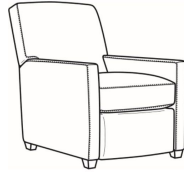

Malcolm / 1775-05SWSC

DESCRIPTION:	Swivel Chair (30.5W)
OUTSIDE:	30.5"W x 39"D x 36.5"H
INSIDE:	22"W x 22"D
SEAT:	19"H
ARM:	24"H
COM:	Plain: 8.00 yds Repeat of 2-14": 10.00 yds Repeat of 15-27": 11.00 yds
WEIGHT:	55 lbs

Malcolm / 1775-07
 Ottoman (27W X 22D)
 Outside: 27W x 22D x 17H
 Inside: 0W x 0D

Malcolm / 1775-07SC
 Slipcovered Ottoman (27W X 22D)
 Outside: 27W x 22D x 17H
 Inside: 0W x 0D

Malcolm / 1775-05
 Chair (30.5W)
 Outside: 30.5W x 39D x 36.5H
 Inside: 22W x 22D

Malcolm / 1775-05CH
 Channel Back Chair (30.5W)
 Outside: 30.5W x 39D x 36.5H
 Inside: 22W x 22D

Malcolm / 1775-05CHMR
 Manual Recliner Chnl Bk (30W)
 Outside: 30W x 41.5D x 38.5H
 Inside: 22.5W x 22D

Malcolm / 1775-05CHPR
 Power Recliner Chnl Bk (30W)
 Outside: 30W x 41.5D x 38.5H
 Inside: 22.5W x 22D

Malcolm / 1775-05MR
 Manual Recliner (30W)
 Outside: 30W x 41.5D x 38.5H
 Inside: 22.5W x 22D

Malcolm / 1775-05PR
 Power Recliner (30W)
 Outside: 30W x 41.5D x 38.5H
 Inside: 22.5W x 22D

Malcolm / 1775-05SW
 Swivel Chair (30.5W)
 Outside: 30.5W x 39D x 36.5H
 Inside: 22W x 22D