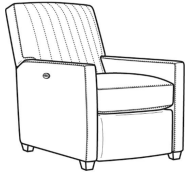

Malcolm / 1775-05SWSC

DESCRIPTION:	Swivel Chair (30.5W)
OUTSIDE:	30.5"W x 39"D x 36.5"H
INSIDE:	22"W x 22"D
SEAT:	19"H
ARM:	24"H
COM:	Plain: 8.00 yds Repeat of 2-14": 10.00 yds Repeat of 15-27": 11.00 yds
WEIGHT:	55 lbs

Malcolm / 1775-07
 Ottoman (27W X 22D)
 Outside: 27W x 22D x 17H
 Inside: 0W x 0D

Malcolm / 1775-07SC
 Slipcovered Ottoman (27W X 22D)
 Outside: 27W x 22D x 17H
 Inside: 0W x 0D

Malcolm / 1775-05
 Chair (30.5W)
 Outside: 30.5W x 39D x 36.5H
 Inside: 22W x 22D

Malcolm / 1775-05CH
 Channel Back Chair (30.5W)
 Outside: 30.5W x 39D x 36.5H
 Inside: 22W x 22D

Malcolm / 1775-05CHMR
 Manual Recliner Chnl Bk (30W)
 Outside: 30W x 41.5D x 38.5H
 Inside: 22.5W x 22D

Malcolm / 1775-05CHPR
 Power Recliner Chnl Bk (30W)
 Outside: 30W x 41.5D x 38.5H
 Inside: 22.5W x 22D

Malcolm / 1775-05MR
 Manual Recliner (30W)
 Outside: 30W x 41.5D x 38.5H
 Inside: 22.5W x 22D

Malcolm / 1775-05PR
 Power Recliner (30W)
 Outside: 30W x 41.5D x 38.5H
 Inside: 22.5W x 22D

Malcolm / 1775-05SW
 Swivel Chair (30.5W)
 Outside: 30.5W x 39D x 36.5H
 Inside: 22W x 22D