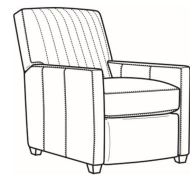

Malcolm / 1775-05CH
 Channel Back Chair (30.5W)
 Outside: 30.5W x 39D x 36.5H
 Inside: 22W x 22D

Malcolm / 1775-05CHMR
 Manual Recliner Chnl Bk (30W)
 Outside: 30W x 41.5D x 38.5H
 Inside: 22.5W x 22D

Malcolm / 1775-05CHPR
 Power Recliner Chnl Bk (30W)
 Outside: 30W x 41.5D x 38.5H
 Inside: 22.5W x 22D

Malcolm / 1775-05MR
 Manual Recliner (30W)
 Outside: 30W x 41.5D x 38.5H
 Inside: 22.5W x 22D

Malcolm / 1775-05PR
 Power Recliner (30W)
 Outside: 30W x 41.5D x 38.5H
 Inside: 22.5W x 22D

Malcolm / 1775-05SW
 Swivel Chair (30.5W)
 Outside: 30.5W x 39D x 36.5H
 Inside: 22W x 22D

Malcolm / 1775-05SWCH
 Channel Back SW Chair (30.5W)
 Outside: 30.5W x 39D x 36.5H
 Inside: 22W x 22D

Malcolm / 1775-05SC
 Slipcovered Chair (30.5W)
 Outside: 30.5W x 39D x 36.5H
 Inside: 22W x 22D

Malcolm / L1775-05
 Leather Chair (30.5W)
 Outside: 30.5W x 39D x 36.5H
 Inside: 22W x 22D

Malcolm / L1775-05CH
 Leather Channel Back Chair (30.5W)
 Outside: 30.5W x 39D x 36.5H
 Inside: 22W x 22D

Malcolm / L1775-05CHMR
 Leather Manual Recliner Chnl Bk (30W)
 Outside: 30W x 41.5D x 38.5H
 Inside: 22.5W x 22D