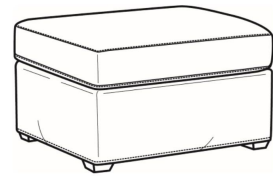

Malcolm / 1775-05SWSC

DESCRIPTION:	Swivel Chair (30.5W)
OUTSIDE:	30.5"W x 39"D x 36.5"H
INSIDE:	22"W x 22"D
SEAT:	19"H
ARM:	24"H
COM:	Plain: 8.00 yds Repeat of 2-14": 10.00 yds Repeat of 15-27": 11.00 yds
WEIGHT:	55 lbs

L = available in leather
SC = available slipcovered

Standard Features:
 Tight Back
 French Seamed
 May be shown with optional features

MALCOLM
 Standard Seat Cushion: Hallmark Seat

Also available:

Malcolm / L1775-07
 Leather Ottoman (27W X 22D)
 Outside: 27W x 22D x 17H
 Inside: 0W x 0D

Malcolm / 1775-07
 Ottoman (27W X 22D)
 Outside: 27W x 22D x 17H
 Inside: 0W x 0D

Malcolm / 1775-07SC
 Slipcovered Ottoman (27W X 22D)
 Outside: 27W x 22D x 17H
 Inside: 0W x 0D

Malcolm / 1775-05
 Chair (30.5W)
 Outside: 30.5W x 39D x 36.5H
 Inside: 22W x 22D

Malcolm / 1775-05CH
 Channel Back Chair (30.5W)
 Outside: 30.5W x 39D x 36.5H
 Inside: 22W x 22D

Malcolm / 1775-05CHMR
 Manual Recliner Chnl Bk (30W)
 Outside: 30W x 41.5D x 38.5H
 Inside: 22.5W x 22D

Malcolm / 1775-05CHPR
 Power Recliner Chnl Bk (30W)
 Outside: 30W x 41.5D x 38.5H
 Inside: 22.5W x 22D