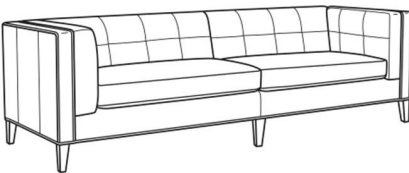

**Chester / 1950-20**

DESCRIPTION:	Sofa (82W)
OUTSIDE:	82"W x 36"D x 30"H
INSIDE:	61.5"W x 23"D
SEAT:	20"H
ARM:	30"H
COM:	Plain: 15.00 yds Repeat of 2-14": 18.75 yds Repeat of 15-27": 20.25 yds
WEIGHT:	170 lbs

**L** = available in leather

**Standard Features:**

Weltless Cushion

Square stitched detailing is made from one piece of fabric; therefore, stripes and large patterns should be applied only to -NS styles

May be shown with optional features

**CHESTER**

Standard Seat Cushion: Hallmark Seat

Also available:

Chester / 1950-20NS  
Sofa (82W)  
Outside: 82W x 36D x 30H  
Inside: 61.5W x 23D

Chester / 1950-21  
Long Sofa (100W)  
Outside: 100W x 36D x 30H  
Inside: 79.5W x 23D

Chester / 1950-21NS  
Long Sofa (100W)  
Outside: 100W x 36D x 30H  
Inside: 79.5W x 23D

Chester / L1950-20  
Leather Sofa (82W)  
Outside: 82W x 36D x 30H  
Inside: 61.5W x 23D

Chester / L1950-21  
Leather Long Sofa (100W)  
Outside: 100W x 36D x 30H  
Inside: 79.5W x 23D