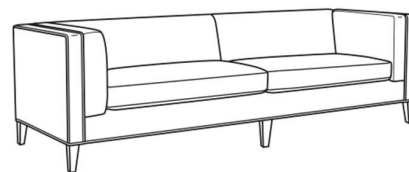

**Chester / 1950-20**

DESCRIPTION:	Sofa (82W)
OUTSIDE:	82"W x 36"D x 30"H
INSIDE:	61.5"W x 23"D
SEAT:	20"H
ARM:	30"H
COM:	Plain: 15.00 yds Repeat of 2-14": 18.75 yds Repeat of 15-27": 20.25 yds
WEIGHT:	170 lbs

**L** = available in leather

**Standard Features:**

Weltless Cushion

Square stitched detailing is made from one piece of fabric; therefore, stripes and large patterns should be applied only to -NS styles

May be shown with optional features

**CHESTER**

Standard Seat Cushion: Hallmark Seat

Also available:

Chester / 1950-20NS  
Sofa (82W)  
Outside: 82W x 36D x 30H  
Inside: 61.5W x 23D

Chester / 1950-21  
Long Sofa (100W)  
Outside: 100W x 36D x 30H  
Inside: 79.5W x 23D

Chester / 1950-21NS  
Long Sofa (100W)  
Outside: 100W x 36D x 30H  
Inside: 79.5W x 23D

Chester / L1950-20  
Leather Sofa (82W)  
Outside: 82W x 36D x 30H  
Inside: 61.5W x 23D

Chester / L1950-21  
Leather Long Sofa (100W)  
Outside: 100W x 36D x 30H  
Inside: 79.5W x 23D