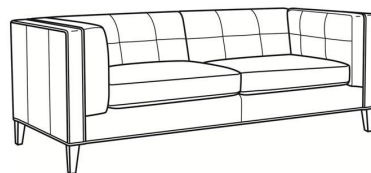

**Chester / 1950-20**

DESCRIPTION:	Sofa (82W)
OUTSIDE:	82"W x 36"D x 30"H
INSIDE:	61.5"W x 23"D
SEAT:	20"H
ARM:	30"H
COM:	Plain: 15.00 yds Repeat of 2-14": 18.75 yds Repeat of 15-27": 20.25 yds
WEIGHT:	170 lbs

**L** = available in leather

**Standard Features:**

Weltless Cushion

Square stitched detailing is made from one piece of fabric; therefore, stripes and large patterns should be applied only to -NS styles

May be shown with optional features

**CHESTER**

Standard Seat Cushion: Hallmark Seat

Also available:

Chester / 1950-20NS  
Sofa (82W)  
Outside: 82W x 36D x 30H  
Inside: 61.5W x 23D

Chester / 1950-21  
Long Sofa (100W)  
Outside: 100W x 36D x 30H  
Inside: 79.5W x 23D

Chester / 1950-21NS  
Long Sofa (100W)  
Outside: 100W x 36D x 30H  
Inside: 79.5W x 23D

Chester / L1950-20  
Leather Sofa (82W)  
Outside: 82W x 36D x 30H  
Inside: 61.5W x 23D

Chester / L1950-21  
Leather Long Sofa (100W)  
Outside: 100W x 36D x 30H  
Inside: 79.5W x 23D