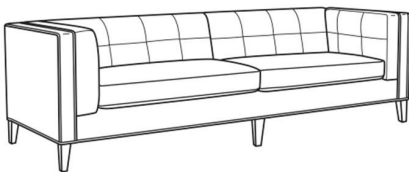

**Chester / 1950-20**

DESCRIPTION:	Sofa (82W)
OUTSIDE:	82"W x 36"D x 30"H
INSIDE:	61.5"W x 23"D
SEAT:	20"H
ARM:	30"H
COM:	Plain: 15.00 yds Repeat of 2-14": 18.75 yds Repeat of 15-27": 20.25 yds
WEIGHT:	170 lbs

**L** = available in leather

**Standard Features:**

Weltless Cushion

Square stitched detailing is made from one piece of fabric; therefore, stripes and large patterns should be applied only to -NS styles

May be shown with optional features

**CHESTER**

Standard Seat Cushion: Hallmark Seat

Also available:

Chester / 1950-20NS  
Sofa (82W)  
Outside: 82W x 36D x 30H  
Inside: 61.5W x 23D

Chester / 1950-21  
Long Sofa (100W)  
Outside: 100W x 36D x 30H  
Inside: 79.5W x 23D

Chester / 1950-21NS  
Long Sofa (100W)  
Outside: 100W x 36D x 30H  
Inside: 79.5W x 23D

Chester / L1950-20  
Leather Sofa (82W)  
Outside: 82W x 36D x 30H  
Inside: 61.5W x 23D

Chester / L1950-21  
Leather Long Sofa (100W)  
Outside: 100W x 36D x 30H  
Inside: 79.5W x 23D