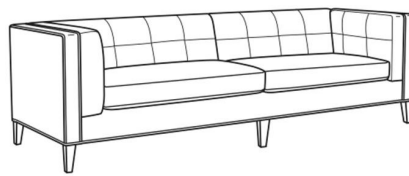

Chester / 1950-20NS

DESCRIPTION:	Sofa (82W)
OUTSIDE:	82"W x 36"D x 30"H
INSIDE:	61.5"W x 23"D
SEAT:	20"H
ARM:	30"H
COM:	Plain: 15.00 yds Repeat of 2-14": 18.75 yds Repeat of 15-27": 20.25 yds
WEIGHT:	170 lbs

L = available in leather

Standard Features:

Weltless Cushion

May be shown with optional features

CHESTER

Standard Seat Cushion: Hallmark Seat

Also available:

Chester / 1950-20
Sofa (82W)
Outside: 82W x 36D x 30H
Inside: 61.5W x 23D

Chester / 1950-21
Long Sofa (100W)
Outside: 100W x 36D x 30H
Inside: 79.5W x 23D

Chester / 1950-21NS
Long Sofa (100W)
Outside: 100W x 36D x 30H
Inside: 79.5W x 23D

Chester / L1950-20
Leather Sofa (82W)
Outside: 82W x 36D x 30H
Inside: 61.5W x 23D

Chester / L1950-21
Leather Long Sofa (100W)
Outside: 100W x 36D x 30H
Inside: 79.5W x 23D