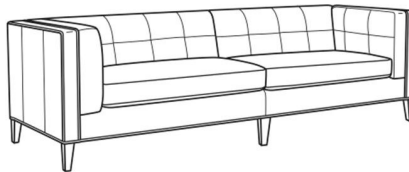

Chester / 1950-20NS

DESCRIPTION:	Sofa (82W)
OUTSIDE:	82"W x 36"D x 30"H
INSIDE:	61.5"W x 23"D
SEAT:	20"H
ARM:	30"H
COM:	Plain: 15.00 yds Repeat of 2-14": 18.75 yds Repeat of 15-27": 20.25 yds
WEIGHT:	170 lbs

L = available in leather

Standard Features:

Weltless Cushion

May be shown with optional features

CHESTER

Standard Seat Cushion: Hallmark Seat

Also available:

Chester / 1950-20
Sofa (82W)
Outside: 82W x 36D x 30H
Inside: 61.5W x 23D

Chester / 1950-21
Long Sofa (100W)
Outside: 100W x 36D x 30H
Inside: 79.5W x 23D

Chester / 1950-21NS
Long Sofa (100W)
Outside: 100W x 36D x 30H
Inside: 79.5W x 23D

Chester / L1950-20
Leather Sofa (82W)
Outside: 82W x 36D x 30H
Inside: 61.5W x 23D

Chester / L1950-21
Leather Long Sofa (100W)
Outside: 100W x 36D x 30H
Inside: 79.5W x 23D