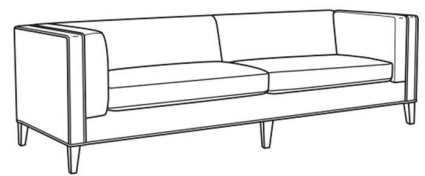

Chester / 1950-20NS

DESCRIPTION:	Sofa (82W)
OUTSIDE:	82"W x 36"D x 30"H
INSIDE:	61.5"W x 23"D
SEAT:	20"H
ARM:	30"H
COM:	Plain: 15.00 yds Repeat of 2-14": 18.75 yds Repeat of 15-27": 20.25 yds
WEIGHT:	170 lbs

L = available in leather

Standard Features:

Weltless Cushion

May be shown with optional features

CHESTER

Standard Seat Cushion: Hallmark Seat

Also available:

Chester / 1950-20
Sofa (82W)
Outside: 82W x 36D x 30H
Inside: 61.5W x 23D

Chester / 1950-21
Long Sofa (100W)
Outside: 100W x 36D x 30H
Inside: 79.5W x 23D

Chester / 1950-21NS
Long Sofa (100W)
Outside: 100W x 36D x 30H
Inside: 79.5W x 23D

Chester / L1950-20
Leather Sofa (82W)
Outside: 82W x 36D x 30H
Inside: 61.5W x 23D

Chester / L1950-21
Leather Long Sofa (100W)
Outside: 100W x 36D x 30H
Inside: 79.5W x 23D