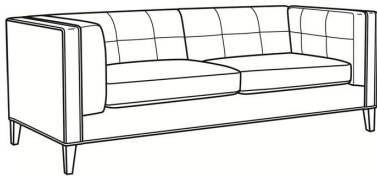

Chester / 1950-20NS

DESCRIPTION:	Sofa (82W)
OUTSIDE:	82"W x 36"D x 30"H
INSIDE:	61.5"W x 23"D
SEAT:	20"H
ARM:	30"H
COM:	Plain: 15.00 yds Repeat of 2-14": 18.75 yds Repeat of 15-27": 20.25 yds
WEIGHT:	170 lbs

L = available in leather

Standard Features:

Weltless Cushion

May be shown with optional features

CHESTER

Standard Seat Cushion: Hallmark Seat

Also available:

Chester / 1950-20
Sofa (82W)
Outside: 82W x 36D x 30H
Inside: 61.5W x 23D

Chester / 1950-21
Long Sofa (100W)
Outside: 100W x 36D x 30H
Inside: 79.5W x 23D

Chester / 1950-21NS
Long Sofa (100W)
Outside: 100W x 36D x 30H
Inside: 79.5W x 23D

Chester / L1950-20
Leather Sofa (82W)
Outside: 82W x 36D x 30H
Inside: 61.5W x 23D

Chester / L1950-21
Leather Long Sofa (100W)
Outside: 100W x 36D x 30H
Inside: 79.5W x 23D