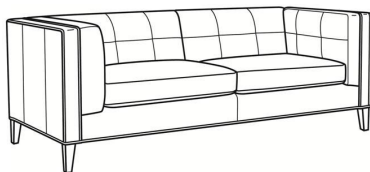

Chester / 1950-20NS

DESCRIPTION:	Sofa (82W)
OUTSIDE:	82"W x 36"D x 30"H
INSIDE:	61.5"W x 23"D
SEAT:	20"H
ARM:	30"H
COM:	Plain: 15.00 yds Repeat of 2-14": 18.75 yds Repeat of 15-27": 20.25 yds
WEIGHT:	170 lbs

L = available in leather

Standard Features:

Weltless Cushion

May be shown with optional features

CHESTER

Standard Seat Cushion: Hallmark Seat

Also available:

Chester / 1950-20
Sofa (82W)
Outside: 82W x 36D x 30H
Inside: 61.5W x 23D

Chester / 1950-21
Long Sofa (100W)
Outside: 100W x 36D x 30H
Inside: 79.5W x 23D

Chester / 1950-21NS
Long Sofa (100W)
Outside: 100W x 36D x 30H
Inside: 79.5W x 23D

Chester / L1950-20
Leather Sofa (82W)
Outside: 82W x 36D x 30H
Inside: 61.5W x 23D

Chester / L1950-21
Leather Long Sofa (100W)
Outside: 100W x 36D x 30H
Inside: 79.5W x 23D