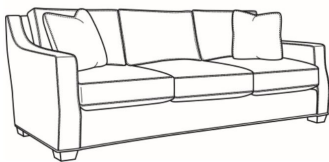

**Barrett / 1990-01**

DESCRIPTION:	Long Sofa (105W)
OUTSIDE:	105"W x 43.5"D x 35.5"H
INSIDE:	92.5"W x 24"D
SEAT:	21"H
ARM:	26.5"H
BACK RAIL:	34.5"H
THROW PILLOWS:	2 - 20"
COM:	Plain: 24.50 yds Repeat of 2-14": 30.75 yds Repeat of 15-27": 33.25 yds
WEIGHT:	170 lbs

**L** = available in leather

**Standard Features:**

Box Border Back

Saddle-Stitched

Due to the convergence on track arm, plaids and stripes are not recommended for this frame

May be shown with optional features

**BARRETT**

Standard Seat Cushion:	Comfort Down Seat
Standard Back Pillow:	Comfort Down Back

Also available:

Barrett / 1990-00  
Sofa (90.5W)  
Outside: 90.5W x 43.5D x 35.5H  
Inside: 78W x 24D

Barrett / 1990-22  
Apt Sofa (78.5W)  
Outside: 78.5W x 43.5D x 35.5H  
Inside: 66W x 24D