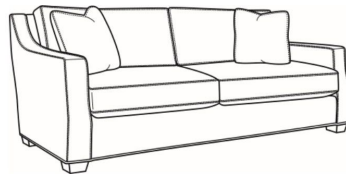

**Barrett / 1990-01**

DESCRIPTION:	Long Sofa (105W)
OUTSIDE:	105"W x 43.5"D x 35.5"H
INSIDE:	92.5"W x 24"D
SEAT:	21"H
ARM:	26.5"H
BACK RAIL:	34.5"H
THROW PILLOWS:	2 - 20"
COM:	Plain: 24.50 yds Repeat of 2-14": 30.75 yds Repeat of 15-27": 33.25 yds
WEIGHT:	170 lbs

**L** = available in leather

**Standard Features:**

Box Border Back

Saddle-Stitched

Due to the convergence on track arm, plaids and stripes are not recommended for this frame

May be shown with optional features

**BARRETT**

Standard Seat Cushion:	Comfort Down Seat
Standard Back Pillow:	Comfort Down Back

Also available:

Barrett / 1990-00  
Sofa (90.5W)  
Outside: 90.5W x 43.5D x 35.5H  
Inside: 78W x 24D

Barrett / 1990-22  
Apt Sofa (78.5W)  
Outside: 78.5W x 43.5D x 35.5H  
Inside: 66W x 24D