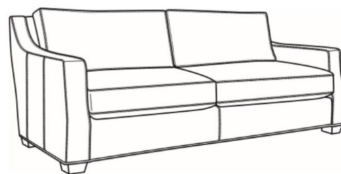

**Barrett / 1990-01**

DESCRIPTION:	Long Sofa (105W)
OUTSIDE:	105"W x 43.5"D x 35.5"H
INSIDE:	92.5"W x 24"D
SEAT:	21"H
ARM:	26.5"H
BACK RAIL:	34.5"H
THROW PILLOWS:	2 - 20"
COM:	Plain: 24.50 yds Repeat of 2-14": 30.75 yds Repeat of 15-27": 33.25 yds
WEIGHT:	170 lbs

**L** = available in leather

**Standard Features:**

Box Border Back

Saddle-Stitched

Due to the convergence on track arm, plaids and stripes are not recommended for this frame

May be shown with optional features

**BARRETT**

Standard Seat Cushion:	Comfort Down Seat
Standard Back Pillow:	Comfort Down Back

Also available:

Barrett / 1990-00  
Sofa (90.5W)  
Outside: 90.5W x 43.5D x 35.5H  
Inside: 78W x 24D

Barrett / 1990-22  
Apt Sofa (78.5W)  
Outside: 78.5W x 43.5D x 35.5H  
Inside: 66W x 24D

Barrett / L1990-00  
Leather Sofa (90.5W)  
Outside: 90.5W x 43.5D x 35.5H  
Inside: 78W x 24D

Barrett / L1990-01  
Leather Long Sofa (105W)  
Outside: 105W x 43.5D x 35.5H  
Inside: 92.5W x 24D

Barrett / L1990-22  
Leather Apt Sofa (78.5W)  
Outside: 78.5W x 43.5D x 35.5H  
Inside: 66W x 24D