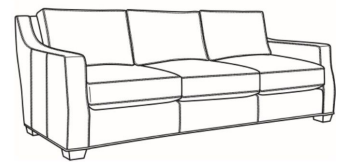

**Barrett / 1990-01**

DESCRIPTION:	Long Sofa (105W)
OUTSIDE:	105"W x 43.5"D x 35.5"H
INSIDE:	92.5"W x 24"D
SEAT:	21"H
ARM:	26.5"H
BACK RAIL:	34.5"H
THROW PILLOWS:	2 - 20"
COM:	Plain: 24.50 yds Repeat of 2-14": 30.75 yds Repeat of 15-27": 33.25 yds
WEIGHT:	170 lbs

**L** = available in leather

**Standard Features:**

Box Border Back

Saddle-Stitched

Due to the convergence on track arm, plaids and stripes are not recommended for this frame

May be shown with optional features

**BARRETT**

Standard Seat Cushion:	Comfort Down Seat
Standard Back Pillow:	Comfort Down Back

Also available:

Barrett / 1990-00  
Sofa (90.5W)  
Outside: 90.5W x 43.5D x 35.5H  
Inside: 78W x 24D

Barrett / 1990-22  
Apt Sofa (78.5W)  
Outside: 78.5W x 43.5D x 35.5H  
Inside: 66W x 24D

Barrett / L1990-00  
Leather Sofa (90.5W)  
Outside: 90.5W x 43.5D x 35.5H  
Inside: 78W x 24D

Barrett / L1990-01  
Leather Long Sofa (105W)  
Outside: 105W x 43.5D x 35.5H  
Inside: 92.5W x 24D

Barrett / L1990-22  
Leather Apt Sofa (78.5W)  
Outside: 78.5W x 43.5D x 35.5H  
Inside: 66W x 24D