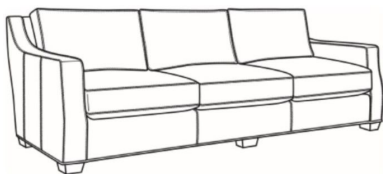

**Barrett / 1990-01**

DESCRIPTION:	Long Sofa (105W)
OUTSIDE:	105"W x 43.5"D x 35.5"H
INSIDE:	92.5"W x 24"D
SEAT:	21"H
ARM:	26.5"H
BACK RAIL:	34.5"H
THROW PILLOWS:	2 - 20"
COM:	Plain: 24.50 yds Repeat of 2-14": 30.75 yds Repeat of 15-27": 33.25 yds
WEIGHT:	170 lbs

**L** = available in leather

**Standard Features:**

Box Border Back

Saddle-Stitched

Due to the convergence on track arm, plaids and stripes are not recommended for this frame

May be shown with optional features

**BARRETT**

Standard Seat Cushion:	Comfort Down Seat
Standard Back Pillow:	Comfort Down Back

Also available:

Barrett / 1990-00  
Sofa (90.5W)  
Outside: 90.5W x 43.5D x 35.5H  
Inside: 78W x 24D

Barrett / 1990-22  
Apt Sofa (78.5W)  
Outside: 78.5W x 43.5D x 35.5H  
Inside: 66W x 24D

Barrett / L1990-00  
Leather Sofa (90.5W)  
Outside: 90.5W x 43.5D x 35.5H  
Inside: 78W x 24D

Barrett / L1990-01  
Leather Long Sofa (105W)  
Outside: 105W x 43.5D x 35.5H  
Inside: 92.5W x 24D

Barrett / L1990-22  
Leather Apt Sofa (78.5W)  
Outside: 78.5W x 43.5D x 35.5H  
Inside: 66W x 24D