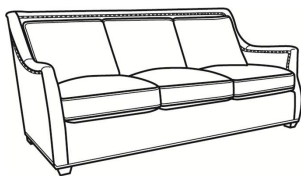

Marcoux / 2021

DESCRIPTION: Long Sofa (97.5W)
 OUTSIDE: 97.5"W x 41"D x 39"H
 INSIDE: 88"W x 21.5"D
 SEAT: 20"H
 ARM: 26.5"H
 COM: Plain: 25.00 yds
 Repeat of 2-14": 31.25 yds
 Repeat of 15-27": 33.75 yds
 WEIGHT: 170 lbs

L = available in leather

Standard Features:

Knife Edge Back

May be shown with optional features

Standard Seat Cushion: **MARCOUX** Comfort Down Seat
 Standard Back Pillow: Legacy Down Back

Also available:

Marcoux / 2020
 Sofa (85.5W)
 Outside: 85.5W x 41D x 39H
 Inside: 76W x 21.5D

Marcoux / 2025
 Chair (34W)
 Outside: 34W x 41D x 39H
 Inside: 23W x 21.5D

Marcoux / 2025-SW
 Swivel Chair (34W)
 Outside: 34W x 41D x 39H
 Inside: 23W x 21.5D

Marcoux / L2025
 Leather Chair (34W)
 Outside: 34W x 41D x 39H
 Inside: 23W x 21.5D

Marcoux / L2025-SW
 Leather Swivel Chair (34W)
 Outside: 34W x 41D x 39H
 Inside: 23W x 21.5D