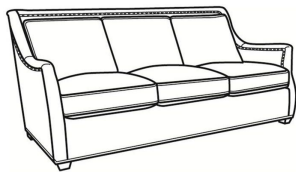

Marcoux / 2025

DESCRIPTION: Chair (34W)
 OUTSIDE: 34"W x 41"D x 39"H
 INSIDE: 23"W x 21.5"D
 SEAT: 20"H
 ARM: 26.5"H
 COM: Plain: 10.00 yds
 Repeat of 2-14": 12.50 yds
 Repeat of 15-27": 13.50 yds
 WEIGHT: 70 lbs

L = available in leather

Standard Features:

Knife Edge Back

May be shown with optional features

MARCOUX
 Standard Seat Cushion: Comfort Down Seat
 Standard Back Pillow: Legacy Down Back

Also available:

Marcoux / L2027
 Leather Ottoman (29W X 23D)
 Outside: 29W x 23D x 17H
 Inside: 0W x 0D

Marcoux / 2027
 Ottoman (29W X 23D)
 Outside: 29W x 23D x 17H
 Inside: 0W x 0D

Marcoux / 2020
 Sofa (85.5W)
 Outside: 85.5W x 41D x 39H
 Inside: 76W x 21.5D

Marcoux / 2021
 Long Sofa (97.5W)
 Outside: 97.5W x 41D x 39H
 Inside: 88W x 21.5D

Marcoux / 2025-SW
 Swivel Chair (34W)
 Outside: 34W x 41D x 39H
 Inside: 23W x 21.5D

Marcoux / L2025
 Leather Chair (34W)
 Outside: 34W x 41D x 39H
 Inside: 23W x 21.5D

Marcoux / L2025-SW
Leather Swivel Chair (34W)
Outside: 34W x 41D x 39H
Inside: 23W x 21.5D