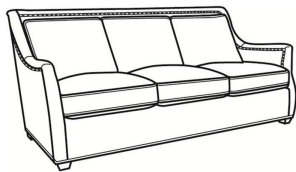

**Marcoux / 2025-SW**

DESCRIPTION:	Swivel Chair (34W)
OUTSIDE:	34"W x 41"D x 39"H
INSIDE:	23"W x 21.5"D
SEAT:	20"H
ARM:	26.5"H
COM:	Plain: 10.00 yds Repeat of 2-14": 12.50 yds Repeat of 15-27": 13.50 yds
WEIGHT:	80 lbs

**L** = available in leather

**Standard Features:**

Knife Edge Back

May be shown with optional features

**MARCOUX**

Standard Seat Cushion: Comfort Down Seat  
Standard Back Pillow: Legacy Down Back

Also available:

Marcoux / L2027  
Leather Ottoman (29W X 23D)  
Outside: 29W x 23D x 17H  
Inside: 0W x 0D

Marcoux / 2027  
Ottoman (29W X 23D)  
Outside: 29W x 23D x 17H  
Inside: 0W x 0D

Marcoux / 2020  
Sofa (85.5W)  
Outside: 85.5W x 41D x 39H  
Inside: 76W x 21.5D

Marcoux / L2025-SW  
Leather Swivel Chair (34W)  
Outside: 34W x 41D x 39H  
Inside: 23W x 21.5D