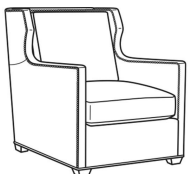

**Sherwin / 2250-05**

DESCRIPTION:	Chair (31W)
OUTSIDE:	31"W x 41"D x 38"H
INSIDE:	24"W x 22"D
SEAT:	19.5"H
ARM:	26"H
BACK RAIL:	38"H
COM:	Plain: 9.50 yds Repeat of 2-14": 12.00 yds Repeat of 15-27": 13.00 yds
WEIGHT:	70 lbs

**L** = available in leather

**Standard Features:**

Box Border Back

French Seamed

Standard with small nail trim

Due to the construction of this style, nails cannot be removed

May be shown with optional features

**SHERWIN**

Standard Seat Cushion:	Comfort Down Seat
Standard Back Pillow:	Legacy Down Back

Also available:

Sherwin / 2250-07  
Ottoman (29W X 23D)  
Outside: 29W x 23D x 17H  
Inside: 0W x 0D

Sherwin / L2250-07  
Leather Ottoman (29W X 23D)  
Outside: 29W x 23D x 17H  
Inside: 0W x 0D

Sherwin / 2250-05SW  
Swivel Chair (31W)  
Outside: 31W x 41D x 38H  
Inside: 24W x 22D

Sherwin / L2250-05  
Leather Chair (31W)  
Outside: 31W x 41D x 38H  
Inside: 24W x 22D

Sherwin / L2250-05SW  
Leather Swivel Chair (31W)  
Outside: 31W x 41D x 38H  
Inside: 24W x 22D