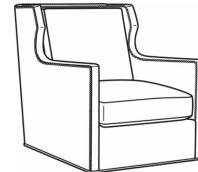

**Sherwin / 2250-05**

DESCRIPTION:	Chair (31W)
OUTSIDE:	31"W x 41"D x 38"H
INSIDE:	24"W x 22"D
SEAT:	19.5"H
ARM:	26"H
BACK RAIL:	38"H
COM:	Plain: 9.50 yds Repeat of 2-14": 12.00 yds Repeat of 15-27": 13.00 yds
WEIGHT:	70 lbs

**L** = available in leather

**Standard Features:**

Box Border Back

French Seamed

Standard with small nail trim

Due to the construction of this style, nails cannot be removed

May be shown with optional features

**SHERWIN**

Standard Seat Cushion:	Comfort Down Seat
Standard Back Pillow:	Legacy Down Back

Also available:

Sherwin / 2250-07  
Ottoman (29W X 23D)  
Outside: 29W x 23D x 17H  
Inside: 0W x 0D

Sherwin / L2250-07  
Leather Ottoman (29W X 23D)  
Outside: 29W x 23D x 17H  
Inside: 0W x 0D

Sherwin / 2250-05SW  
Swivel Chair (31W)  
Outside: 31W x 41D x 38H  
Inside: 24W x 22D

Sherwin / L2250-05  
Leather Chair (31W)  
Outside: 31W x 41D x 38H  
Inside: 24W x 22D

Sherwin / L2250-05SW  
Leather Swivel Chair (31W)  
Outside: 31W x 41D x 38H  
Inside: 24W x 22D