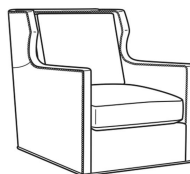

**Sherwin / 2250-05**

DESCRIPTION:	Chair (31W)
OUTSIDE:	31"W x 41"D x 38"H
INSIDE:	24"W x 22"D
SEAT:	19.5"H
ARM:	26"H
BACK RAIL:	38"H
COM:	Plain: 9.50 yds Repeat of 2-14": 12.00 yds Repeat of 15-27": 13.00 yds
WEIGHT:	70 lbs

**L** = available in leather

**Standard Features:**

Box Border Back

French Seamed

Standard with small nail trim

Due to the construction of this style, nails cannot be removed

May be shown with optional features

**SHERWIN**

Standard Seat Cushion:	Comfort Down Seat
Standard Back Pillow:	Legacy Down Back

Also available:

Sherwin / 2250-07  
Ottoman (29W X 23D)  
Outside: 29W x 23D x 17H  
Inside: 0W x 0D

Sherwin / L2250-07  
Leather Ottoman (29W X 23D)  
Outside: 29W x 23D x 17H  
Inside: 0W x 0D

Sherwin / 2250-05SW  
Swivel Chair (31W)  
Outside: 31W x 41D x 38H  
Inside: 24W x 22D

Sherwin / L2250-05  
Leather Chair (31W)  
Outside: 31W x 41D x 38H  
Inside: 24W x 22D

Sherwin / L2250-05SW  
Leather Swivel Chair (31W)  
Outside: 31W x 41D x 38H  
Inside: 24W x 22D