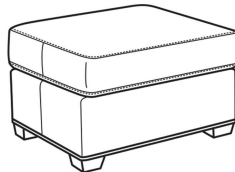

**Sherwin / 2250-05**

DESCRIPTION:	Chair (31W)
OUTSIDE:	31"W x 41"D x 38"H
INSIDE:	24"W x 22"D
SEAT:	19.5"H
ARM:	26"H
BACK RAIL:	38"H
COM:	Plain: 9.50 yds Repeat of 2-14": 12.00 yds Repeat of 15-27": 13.00 yds
WEIGHT:	70 lbs

**L** = available in leather

**Standard Features:**

Box Border Back

French Seamed

Standard with small nail trim

Due to the construction of this style, nails cannot be removed

May be shown with optional features

**SHERWIN**

Standard Seat Cushion:	Comfort Down Seat
Standard Back Pillow:	Legacy Down Back

Also available:

Sherwin / 2250-07  
Ottoman (29W X 23D)  
Outside: 29W x 23D x 17H  
Inside: 0W x 0D

Sherwin / L2250-07  
Leather Ottoman (29W X 23D)  
Outside: 29W x 23D x 17H  
Inside: 0W x 0D

Sherwin / 2250-05SW  
Swivel Chair (31W)  
Outside: 31W x 41D x 38H  
Inside: 24W x 22D

Sherwin / L2250-05  
Leather Chair (31W)  
Outside: 31W x 41D x 38H  
Inside: 24W x 22D

Sherwin / L2250-05SW  
Leather Swivel Chair (31W)  
Outside: 31W x 41D x 38H  
Inside: 24W x 22D