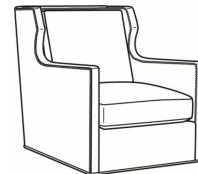

**Sherwin / 2250-05**

DESCRIPTION:	Chair (31W)
OUTSIDE:	31"W x 41"D x 38"H
INSIDE:	24"W x 22"D
SEAT:	19.5"H
ARM:	26"H
BACK RAIL:	38"H
COM:	Plain: 9.50 yds Repeat of 2-14": 12.00 yds Repeat of 15-27": 13.00 yds
WEIGHT:	70 lbs

**L** = available in leather

**Standard Features:**

Box Border Back

French Seamed

Standard with small nail trim

Due to the construction of this style, nails cannot be removed

May be shown with optional features

**SHERWIN**

Standard Seat Cushion:	Comfort Down Seat
Standard Back Pillow:	Legacy Down Back

Also available:

Sherwin / 2250-07  
Ottoman (29W X 23D)  
Outside: 29W x 23D x 17H  
Inside: 0W x 0D

Sherwin / L2250-07  
Leather Ottoman (29W X 23D)  
Outside: 29W x 23D x 17H  
Inside: 0W x 0D

Sherwin / 2250-05SW  
Swivel Chair (31W)  
Outside: 31W x 41D x 38H  
Inside: 24W x 22D

Sherwin / L2250-05  
Leather Chair (31W)  
Outside: 31W x 41D x 38H  
Inside: 24W x 22D

Sherwin / L2250-05SW  
Leather Swivel Chair (31W)  
Outside: 31W x 41D x 38H  
Inside: 24W x 22D