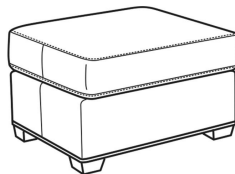

**Sherwin / 2250-05**

DESCRIPTION:	Chair (31W)
OUTSIDE:	31"W x 41"D x 38"H
INSIDE:	24"W x 22"D
SEAT:	19.5"H
ARM:	26"H
BACK RAIL:	38"H
COM:	Plain: 9.50 yds Repeat of 2-14": 12.00 yds Repeat of 15-27": 13.00 yds
WEIGHT:	70 lbs

**L** = available in leather

**Standard Features:**

Box Border Back

French Seamed

Standard with small nail trim

Due to the construction of this style, nails cannot be removed

May be shown with optional features

**SHERWIN**

Standard Seat Cushion:	Comfort Down Seat
Standard Back Pillow:	Legacy Down Back

Also available:

Sherwin / 2250-07  
Ottoman (29W X 23D)  
Outside: 29W x 23D x 17H  
Inside: 0W x 0D

Sherwin / L2250-07  
Leather Ottoman (29W X 23D)  
Outside: 29W x 23D x 17H  
Inside: 0W x 0D

Sherwin / 2250-05SW  
Swivel Chair (31W)  
Outside: 31W x 41D x 38H  
Inside: 24W x 22D

Sherwin / L2250-05  
Leather Chair (31W)  
Outside: 31W x 41D x 38H  
Inside: 24W x 22D

Sherwin / L2250-05SW  
Leather Swivel Chair (31W)  
Outside: 31W x 41D x 38H  
Inside: 24W x 22D