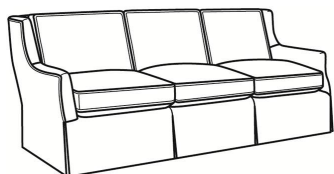

Johanna / 2274

DESCRIPTION: Loveseat (57.5W)
 OUTSIDE: 57.5"W x 39"D x 35.5"H
 INSIDE: 49"W x 20.5"D
 SEAT: 21"H
 ARM: 24"H
 COM: Plain: 16.00 yds
 Repeat of 2-14": 20.00 yds
 Repeat of 15-27": 21.75 yds
 WEIGHT: 120 lbs

Standard Features:

Box Border Back

May be shown with optional features

JOHANNA

Standard Seat Cushion: Comfort Down Seat
 Standard Back Pillow: Legacy Down Back

Also available:

Johanna / 2270
 Sofa (82.5W)
 Outside: 82.5W x 39D x 35.5H
 Inside: 74W x 20.5D

Johanna / 2275
 Chair (31W)
 Outside: 31W x 39D x 35.5H
 Inside: 22.5W x 20.5D

Johanna / 2275-SW
 Swivel Chair (31W)
 Outside: 31W x 39D x 35.5H
 Inside: 22.5W x 20.5D