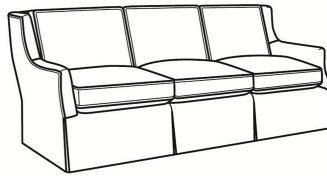

Johanna / 2275

DESCRIPTION: Chair (31W)
 OUTSIDE: 31"W x 39"D x 35.5"H
 INSIDE: 22.5"W x 20.5"D
 SEAT: 21"H
 ARM: 24"H
 COM: Plain: 9.00 yds
 Repeat of 2-14": 11.25 yds
 Repeat of 15-27": 12.25 yds
 WEIGHT: 60 lbs

Standard Features:
 Box Border Back
 May be shown with optional features

JOHANNA
 Standard Seat Cushion: Comfort Down Seat
 Standard Back Pillow: Legacy Down Back

Also available:

Johanna / 2277
 Ottoman (28W X 21D)
 Outside: 28W x 21D x 17.5H
 Inside: 0W x 0D

Johanna / 2270
 Sofa (82.5W)
 Outside: 82.5W x 39D x 35.5H
 Inside: 74W x 20.5D

Johanna / 2274
 Loveseat (57.5W)
 Outside: 57.5W x 39D x 35.5H
 Inside: 49W x 20.5D

Johanna / 2275-SW
 Swivel Chair (31W)
 Outside: 31W x 39D x 35.5H
 Inside: 22.5W x 20.5D