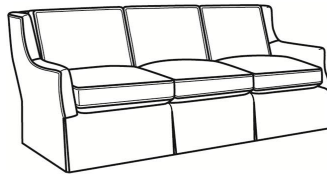

Johanna / 2275-SW

DESCRIPTION:	Swivel Chair (31W)
OUTSIDE:	31"W x 39"D x 35.5"H
INSIDE:	22.5"W x 20.5"D
SEAT:	21"H
ARM:	24"H
COM:	Plain: 9.00 yds Repeat of 2-14": 11.25 yds Repeat of 15-27": 12.25 yds
WEIGHT:	60 lbs

Standard Features:

Box Border Back

May be shown with optional features

JOHANNA

Standard Seat Cushion: Comfort Down Seat

Standard Back Pillow: Legacy Down Back

Also available:

Johanna / 2277
Ottoman (28W X 21D)
Outside: 28W x 21D x 17.5H
Inside: 0W x 0D

Johanna / 2270
Sofa (82.5W)
Outside: 82.5W x 39D x 35.5H
Inside: 74W x 20.5D

Johanna / 2274
Loveseat (57.5W)
Outside: 57.5W x 39D x 35.5H
Inside: 49W x 20.5D

Johanna / 2275
Chair (31W)
Outside: 31W x 39D x 35.5H
Inside: 22.5W x 20.5D