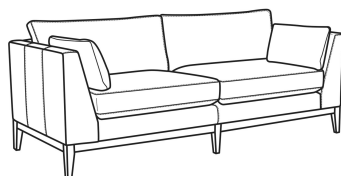

Raleigh / 2300-21

DESCRIPTION:	Long Sofa (94W)
OUTSIDE:	94"W x 37"D x 33"H
INSIDE:	81"W x 21"D
SEAT:	20.5"H
ARM:	28"H
BACK RAIL:	28"H
THROW PILLOWS:	2 - Arm Bolsters
COM:	Plain: 17.00 yds Repeat of 2-14": 21.25 yds Repeat of 15-27": 23.00 yds
WEIGHT:	160 lbs

L = available in leather

Standard Features:

Box Border Back

French Seamed

Oak wood base. Wood grain pattern is a natural characteristic of oak

May be shown with optional features

RALEIGH

Standard Seat Cushion: Hallmark Seat
Standard Back Pillow: Fiber Back

Also available:

Raleigh / 2300-20
Sofa (84W)
Outside: 84W x 37D x 33H
Inside: 71W x 21D

Raleigh / L2300-20
Leather Sofa (84W)
Outside: 84W x 37D x 33H
Inside: 71W x 21D

Raleigh / L2300-21
Leather Long Sofa (94W)
Outside: 94W x 37D x 33H
Inside: 81W x 21D