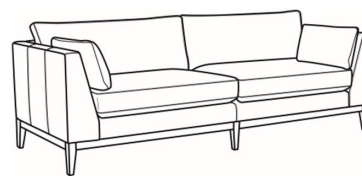

Raleigh / 2300-21

DESCRIPTION:	Long Sofa (94W)
OUTSIDE:	94"W x 37"D x 33"H
INSIDE:	81"W x 21"D
SEAT:	20.5"H
ARM:	28"H
BACK RAIL:	28"H
THROW PILLOWS:	2 - Arm Bolsters
COM:	Plain: 17.00 yds Repeat of 2-14": 21.25 yds Repeat of 15-27": 23.00 yds
WEIGHT:	160 lbs

L = available in leather

Standard Features:

Box Border Back

French Seamed

Oak wood base. Wood grain pattern is a natural characteristic of oak

May be shown with optional features

RALEIGH

Standard Seat Cushion: Hallmark Seat
Standard Back Pillow: Fiber Back

Also available:

Raleigh / 2300-20
Sofa (84W)
Outside: 84W x 37D x 33H
Inside: 71W x 21D

Raleigh / L2300-20
Leather Sofa (84W)
Outside: 84W x 37D x 33H
Inside: 71W x 21D

Raleigh / L2300-21
Leather Long Sofa (94W)
Outside: 94W x 37D x 33H
Inside: 81W x 21D