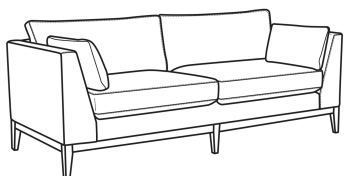

Raleigh / 2300-21

DESCRIPTION:	Long Sofa (94W)
OUTSIDE:	94"W x 37"D x 33"H
INSIDE:	81"W x 21"D
SEAT:	20.5"H
ARM:	28"H
BACK RAIL:	28"H
THROW PILLOWS:	2 - Arm Bolsters
COM:	Plain: 17.00 yds Repeat of 2-14": 21.25 yds Repeat of 15-27": 23.00 yds
WEIGHT:	160 lbs

L = available in leather

Standard Features:

Box Border Back

French Seamed

Oak wood base. Wood grain pattern is a natural characteristic of oak

May be shown with optional features

RALEIGH

Standard Seat Cushion: Hallmark Seat
Standard Back Pillow: Fiber Back

Also available:

Raleigh / 2300-20
Sofa (84W)
Outside: 84W x 37D x 33H
Inside: 71W x 21D

Raleigh / L2300-20
Leather Sofa (84W)
Outside: 84W x 37D x 33H
Inside: 71W x 21D

Raleigh / L2300-21
Leather Long Sofa (94W)
Outside: 94W x 37D x 33H
Inside: 81W x 21D