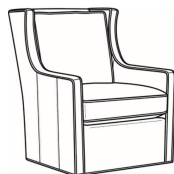

**Chance / 2446-05SW**

DESCRIPTION:	Swivel Chair (31W)
OUTSIDE:	31"W x 41"D x 41"H
INSIDE:	24.5"W x 22.5"D
SEAT:	20.5"H
ARM:	25"H
BACK RAIL:	41"H
COM:	Plain: 10.50 yds Repeat of 2-14": 13.25 yds Repeat of 15-27": 14.25 yds
WEIGHT:	70 lbs

**L** = available in leather

**Standard Features:**

Box Border Back

May be shown with optional features

**CHANCE**

Standard Seat Cushion: Comfort Down Seat  
Standard Back Pillow: Comfort Down Back

Also available:

Chance / L2446-07  
Leather Ottoman (28W X 21D)  
Outside: 28W x 21D x 17.5H  
Inside: 0W x 0D

Chance / 2446-07  
Ottoman (28W X 21D)  
Outside: 28W x 21D x 17.5H  
Inside: 0W x 0D

Chance / 2446-05  
Chair (31W)  
Outside: 31W x 41D x 41H  
Inside: 24.5W x 22.5D

Chance / L2446-05  
Leather Chair (31W)  
Outside: 31W x 41D x 41H  
Inside: 24.5W x 22.5D

Chance / L2446-05SW  
Leather Swivel Chair (31W)  
Outside: 31W x 41D x 41H  
Inside: 24.5W x 22.5D