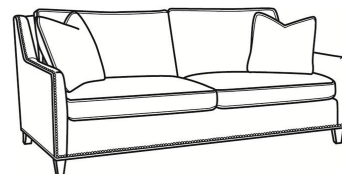

### Jeremy / 2460-SC

DESCRIPTION:	Sofa (84.5W)
OUTSIDE:	84.5"W x 41"D x 36"H
INSIDE:	77"W x 22"D
SEAT:	19"H
ARM:	24"H
BACK RAIL:	34.5"H
THROW PILLOWS:	2 - 20"
COM:	Plain: 20.00 yds Repeat of 2-14": 25.00 yds Repeat of 15-27": 27.00 yds
WEIGHT:	180 lbs

#### Standard Features:

Box Border Back

May be shown with optional features

## JEREMY

Standard Seat Cushion: Mayfair Seat  
Standard Back Pillow: Fiber Back

#### Also available:

Jeremy / 2460  
Sofa (84.5W)  
Outside: 84.5W x 41D x 36H  
Inside: 77W x 22D

Jeremy / 2461  
Long Sofa (94.5W)  
Outside: 94.5W x 41D x 36H  
Inside: 87W x 22D

Jeremy / 2462  
Apt Sofa (76.5W)  
Outside: 76.5W x 41D x 36H  
Inside: 69W x 22D