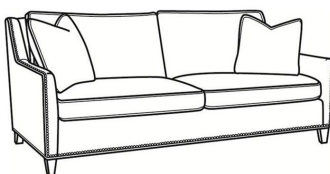

Jeremy / 2461
Long Sofa (94.5W)
Outside: 94.5W x 41D x 36H
Inside: 87W x 22D