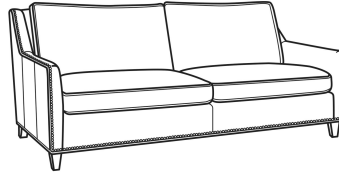

#### Also available:

Jeremy / 2460  
Sofa (84.5W)  
Outside: 84.5W x 41D x 36H  
Inside: 77W x 22D

Jeremy / 2461  
Long Sofa (94.5W)  
Outside: 94.5W x 41D x 36H  
Inside: 87W x 22D

Jeremy / 2462  
Apt Sofa (76.5W)  
Outside: 76.5W x 41D x 36H  
Inside: 69W x 22D

Jeremy / 2465  
Chair (29.5W)  
Outside: 29.5W x 41D x 36H  
Inside: 22W x 22D

Jeremy / 2461-SC  
Slipcovered Long Sofa (94.5W)  
Outside: 94.5W x 41D x 36H  
Inside: 87W x 22D

Jeremy / 2462-SC  
Slipcovered Apt Sofa (76.5W)  
Outside: 76.5W x 41D x 36H  
Inside: 69W x 22D

Jeremy / 2465-SC  
Slipcovered Chair (29.5W)  
Outside: 29.5W x 41D x 36H  
Inside: 22W x 22D

Jeremy / L2460  
Leather Sofa (84.5W)  
Outside: 84.5W x 41D x 36H  
Inside: 77W x 22D

Jeremy / L2461  
Leather Long Sofa (94.5W)  
Outside: 94.5W x 41D x 36H  
Inside: 87W x 22D