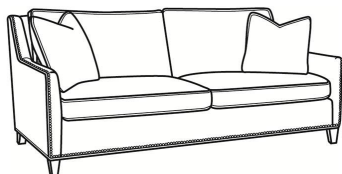

Also available:

Jeremy / 2460
Sofa (84.5W)
Outside: 84.5W x 41D x 36H
Inside: 77W x 22D