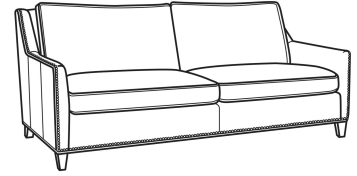

#### Also available:

Jeremy / 2460  
Sofa (84.5W)  
Outside: 84.5W x 41D x 36H  
Inside: 77W x 22D

Jeremy / 2461  
Long Sofa (94.5W)  
Outside: 94.5W x 41D x 36H  
Inside: 87W x 22D

Jeremy / 2462  
Apt Sofa (76.5W)  
Outside: 76.5W x 41D x 36H  
Inside: 69W x 22D

Jeremy / 2465  
Chair (29.5W)  
Outside: 29.5W x 41D x 36H  
Inside: 22W x 22D

Jeremy / 2461-SC  
Slipcovered Long Sofa (94.5W)  
Outside: 94.5W x 41D x 36H  
Inside: 87W x 22D

Jeremy / 2462-SC  
Slipcovered Apt Sofa (76.5W)  
Outside: 76.5W x 41D x 36H  
Inside: 69W x 22D

Jeremy / 2465-SC  
Slipcovered Chair (29.5W)  
Outside: 29.5W x 41D x 36H  
Inside: 22W x 22D

Jeremy / L2460  
Leather Sofa (84.5W)  
Outside: 84.5W x 41D x 36H  
Inside: 77W x 22D

Jeremy / L2461  
Leather Long Sofa (94.5W)  
Outside: 94.5W x 41D x 36H  
Inside: 87W x 22D