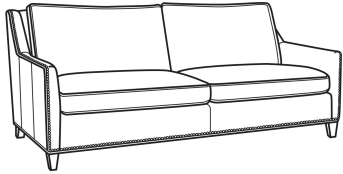

### Jeremy / 2460-SC

DESCRIPTION:	Sofa (84.5W)
OUTSIDE:	84.5"W x 41"D x 36"H
INSIDE:	77"W x 22"D
SEAT:	19"H
ARM:	24"H
BACK RAIL:	34.5"H
THROW PILLOWS:	2 - 20"
COM:	Plain: 20.00 yds Repeat of 2-14": 25.00 yds Repeat of 15-27": 27.00 yds
WEIGHT:	180 lbs

#### Also available:

Jeremy / 2460  
Sofa (84.5W)  
Outside: 84.5W x 41D x 36H  
Inside: 77W x 22D

Jeremy / 2461  
Long Sofa (94.5W)  
Outside: 94.5W x 41D x 36H  
Inside: 87W x 22D

Jeremy / 2462  
Apt Sofa (76.5W)  
Outside: 76.5W x 41D x 36H  
Inside: 69W x 22D

Jeremy / 2465  
Chair (29.5W)  
Outside: 29.5W x 41D x 36H  
Inside: 22W x 22D

Jeremy / 2461-SC  
Slipcovered Long Sofa (94.5W)  
Outside: 94.5W x 41D x 36H  
Inside: 87W x 22D

Jeremy / 2462-SC  
Slipcovered Apt Sofa (76.5W)  
Outside: 76.5W x 41D x 36H  
Inside: 69W x 22D

Jeremy / 2465-SC  
Slipcovered Chair (29.5W)  
Outside: 29.5W x 41D x 36H  
Inside: 22W x 22D

Jeremy / L2460  
Leather Sofa (84.5W)  
Outside: 84.5W x 41D x 36H  
Inside: 77W x 22D

Jeremy / L2461  
Leather Long Sofa (94.5W)  
Outside: 94.5W x 41D x 36H  
Inside: 87W x 22D