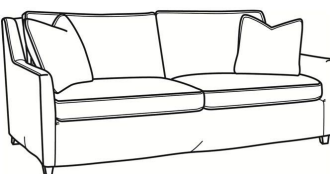

Jeremy / 2461-SC

DESCRIPTION:	Long Sofa (94.5W)
OUTSIDE:	94.5"W x 41"D x 36"H
INSIDE:	87"W x 22"D
SEAT:	19"H
ARM:	24"H
BACK RAIL:	34.5"H
THROW PILLOWS:	2 - 20"
COM:	Plain: 19.50 yds Repeat of 2-14": 24.50 yds Repeat of 15-27": 26.50 yds
WEIGHT:	180 lbs

L = available in leather

SC = available slipcovered

Standard Features:

Box Border Back

May be shown with optional features

JEREMY

Standard Seat Cushion: Mayfair Seat
Standard Back Pillow: Fiber Back

Also available:

Jeremy / 2460
Sofa (84.5W)
Outside: 84.5W x 41D x 36H
Inside: 77W x 22D

Jeremy / 2461
Long Sofa (94.5W)
Outside: 94.5W x 41D x 36H
Inside: 87W x 22D

Jeremy / 2462
Apt Sofa (76.5W)
Outside: 76.5W x 41D x 36H
Inside: 69W x 22D

Jeremy / 2465
Chair (29.5W)
Outside: 29.5W x 41D x 36H
Inside: 22W x 22D

Jeremy / 2460-SC
Slipcovered Sofa (84.5W)
Outside: 84.5W x 41D x 36H
Inside: 77W x 22D

Jeremy / 2462-SC
Slipcovered Apt Sofa (76.5W)
Outside: 76.5W x 41D x 36H
Inside: 69W x 22D