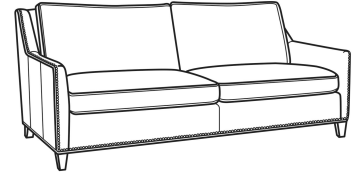

L = available in leather

SC = available slipcovered

Standard Features:

Box Border Back

May be shown with optional features

JEREMY

Standard Seat Cushion: Mayfair Seat
Standard Back Pillow: Fiber Back

Also available:

Jeremy / 2460
Sofa (84.5W)
Outside: 84.5W x 41D x 36H
Inside: 77W x 22D

Jeremy / 2461
Long Sofa (94.5W)
Outside: 94.5W x 41D x 36H
Inside: 87W x 22D

Jeremy / 2462
Apt Sofa (76.5W)
Outside: 76.5W x 41D x 36H
Inside: 69W x 22D

Jeremy / 2465
Chair (29.5W)
Outside: 29.5W x 41D x 36H
Inside: 22W x 22D

Jeremy / 2460-SC
Slipcovered Sofa (84.5W)
Outside: 84.5W x 41D x 36H
Inside: 77W x 22D

Jeremy / 2462-SC
Slipcovered Apt Sofa (76.5W)
Outside: 76.5W x 41D x 36H
Inside: 69W x 22D

Jeremy / 2465-SC
Slipcovered Chair (29.5W)
Outside: 29.5W x 41D x 36H
Inside: 22W x 22D

Jeremy / L2460
Leather Sofa (84.5W)
Outside: 84.5W x 41D x 36H
Inside: 77W x 22D

Jeremy / L2461
Leather Long Sofa (94.5W)
Outside: 94.5W x 41D x 36H
Inside: 87W x 22D