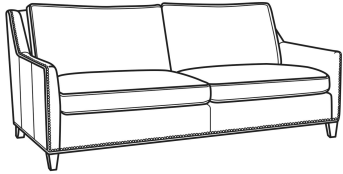

L = available in leather

SC = available slipcovered

Standard Features:

Box Border Back

May be shown with optional features

JEREMY

Standard Seat Cushion: Mayfair Seat
Standard Back Pillow: Fiber Back

Also available:

Jeremy / 2460
Sofa (84.5W)
Outside: 84.5W x 41D x 36H
Inside: 77W x 22D

Jeremy / 2461
Long Sofa (94.5W)
Outside: 94.5W x 41D x 36H
Inside: 87W x 22D

Jeremy / 2462
Apt Sofa (76.5W)
Outside: 76.5W x 41D x 36H
Inside: 69W x 22D

Jeremy / 2465
Chair (29.5W)
Outside: 29.5W x 41D x 36H
Inside: 22W x 22D

Jeremy / 2460-SC
Slipcovered Sofa (84.5W)
Outside: 84.5W x 41D x 36H
Inside: 77W x 22D

Jeremy / 2462-SC
Slipcovered Apt Sofa (76.5W)
Outside: 76.5W x 41D x 36H
Inside: 69W x 22D

Jeremy / 2465-SC
Slipcovered Chair (29.5W)
Outside: 29.5W x 41D x 36H
Inside: 22W x 22D

Jeremy / L2460
Leather Sofa (84.5W)
Outside: 84.5W x 41D x 36H
Inside: 77W x 22D

Jeremy / L2461
Leather Long Sofa (94.5W)
Outside: 94.5W x 41D x 36H
Inside: 87W x 22D