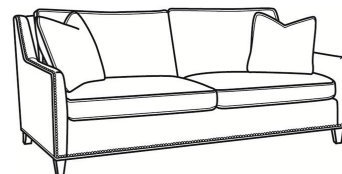

Jeremy / 2461-SC

DESCRIPTION:	Long Sofa (94.5W)
OUTSIDE:	94.5"W x 41"D x 36"H
INSIDE:	87"W x 22"D
SEAT:	19"H
ARM:	24"H
BACK RAIL:	34.5"H
THROW PILLOWS:	2 - 20"
COM:	Plain: 19.50 yds Repeat of 2-14": 24.50 yds Repeat of 15-27": 26.50 yds
WEIGHT:	180 lbs

L = available in leather

SC = available slipcovered

Standard Features:

Box Border Back

May be shown with optional features

JEREMY

Standard Seat Cushion: Mayfair Seat
Standard Back Pillow: Fiber Back

Also available:

Jeremy / 2460
Sofa (84.5W)
Outside: 84.5W x 41D x 36H
Inside: 77W x 22D

Jeremy / 2461
Long Sofa (94.5W)
Outside: 94.5W x 41D x 36H
Inside: 87W x 22D

Jeremy / 2462
Apt Sofa (76.5W)
Outside: 76.5W x 41D x 36H
Inside: 69W x 22D

Jeremy / 2465
Chair (29.5W)
Outside: 29.5W x 41D x 36H
Inside: 22W x 22D

Jeremy / 2460-SC
Slipcovered Sofa (84.5W)
Outside: 84.5W x 41D x 36H
Inside: 77W x 22D

Jeremy / 2462-SC
Slipcovered Apt Sofa (76.5W)
Outside: 76.5W x 41D x 36H
Inside: 69W x 22D