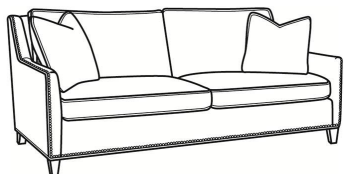

Jeremy / 2461-SC

DESCRIPTION:	Long Sofa (94.5W)
OUTSIDE:	94.5"W x 41"D x 36"H
INSIDE:	87"W x 22"D
SEAT:	19"H
ARM:	24"H
BACK RAIL:	34.5"H
THROW PILLOWS:	2 - 20"
COM:	Plain: 19.50 yds Repeat of 2-14": 24.50 yds Repeat of 15-27": 26.50 yds
WEIGHT:	180 lbs

L = available in leather

SC = available slipcovered

Standard Features:

Box Border Back

May be shown with optional features

JEREMY

Standard Seat Cushion: Mayfair Seat
Standard Back Pillow: Fiber Back

Also available:

Jeremy / 2460
Sofa (84.5W)
Outside: 84.5W x 41D x 36H
Inside: 77W x 22D

Jeremy / 2461
Long Sofa (94.5W)
Outside: 94.5W x 41D x 36H
Inside: 87W x 22D

Jeremy / 2462
Apt Sofa (76.5W)
Outside: 76.5W x 41D x 36H
Inside: 69W x 22D

Jeremy / 2465
Chair (29.5W)
Outside: 29.5W x 41D x 36H
Inside: 22W x 22D

Jeremy / 2460-SC
Slipcovered Sofa (84.5W)
Outside: 84.5W x 41D x 36H
Inside: 77W x 22D

Jeremy / 2462-SC
Slipcovered Apt Sofa (76.5W)
Outside: 76.5W x 41D x 36H
Inside: 69W x 22D