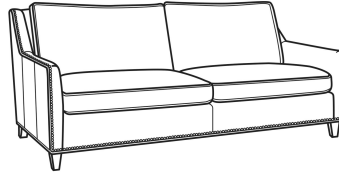

L = available in leather

SC = available slipcovered

Standard Features:

Box Border Back

May be shown with optional features

JEREMY

Standard Seat Cushion: Mayfair Seat
Standard Back Pillow: Fiber Back

Also available:

Jeremy / 2460
Sofa (84.5W)
Outside: 84.5W x 41D x 36H
Inside: 77W x 22D

Jeremy / 2461
Long Sofa (94.5W)
Outside: 94.5W x 41D x 36H
Inside: 87W x 22D

Jeremy / 2462
Apt Sofa (76.5W)
Outside: 76.5W x 41D x 36H
Inside: 69W x 22D

Jeremy / 2465
Chair (29.5W)
Outside: 29.5W x 41D x 36H
Inside: 22W x 22D

Jeremy / 2460-SC
Slipcovered Sofa (84.5W)
Outside: 84.5W x 41D x 36H
Inside: 77W x 22D

Jeremy / 2462-SC
Slipcovered Apt Sofa (76.5W)
Outside: 76.5W x 41D x 36H
Inside: 69W x 22D

Jeremy / 2465-SC
Slipcovered Chair (29.5W)
Outside: 29.5W x 41D x 36H
Inside: 22W x 22D

Jeremy / L2460
Leather Sofa (84.5W)
Outside: 84.5W x 41D x 36H
Inside: 77W x 22D

Jeremy / L2461
Leather Long Sofa (94.5W)
Outside: 94.5W x 41D x 36H
Inside: 87W x 22D