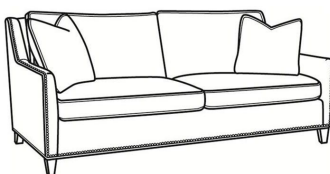

Jeremy / 2461-SC

DESCRIPTION:	Long Sofa (94.5W)
OUTSIDE:	94.5"W x 41"D x 36"H
INSIDE:	87"W x 22"D
SEAT:	19"H
ARM:	24"H
BACK RAIL:	34.5"H
THROW PILLOWS:	2 - 20"
COM:	Plain: 19.50 yds Repeat of 2-14": 24.50 yds Repeat of 15-27": 26.50 yds
WEIGHT:	180 lbs

L = available in leather

SC = available slipcovered

Standard Features:

Box Border Back

May be shown with optional features

JEREMY

Standard Seat Cushion: Mayfair Seat
Standard Back Pillow: Fiber Back

Also available:

Jeremy / 2460
Sofa (84.5W)
Outside: 84.5W x 41D x 36H
Inside: 77W x 22D

Jeremy / 2461
Long Sofa (94.5W)
Outside: 94.5W x 41D x 36H
Inside: 87W x 22D

Jeremy / 2462
Apt Sofa (76.5W)
Outside: 76.5W x 41D x 36H
Inside: 69W x 22D

Jeremy / 2465
Chair (29.5W)
Outside: 29.5W x 41D x 36H
Inside: 22W x 22D

Jeremy / 2460-SC
Slipcovered Sofa (84.5W)
Outside: 84.5W x 41D x 36H
Inside: 77W x 22D

Jeremy / 2462-SC
Slipcovered Apt Sofa (76.5W)
Outside: 76.5W x 41D x 36H
Inside: 69W x 22D