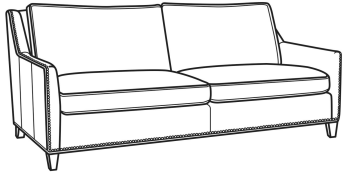

### Jeremy / 2462

DESCRIPTION:	Apt Sofa (76.5W)
OUTSIDE:	76.5"W x 41"D x 36"H
INSIDE:	69"W x 22"D
SEAT:	19"H
ARM:	24"H
BACK RAIL:	34.5"H
THROW PILLOWS:	2 - 20"
COM:	Plain: 20.00 yds Repeat of 2-14": 25.00 yds Repeat of 15-27": 27.00 yds
WEIGHT:	170 lbs

#### Also available:

Jeremy / 2460  
Sofa (84.5W)  
Outside: 84.5W x 41D x 36H  
Inside: 77W x 22D

Jeremy / 2461  
Long Sofa (94.5W)  
Outside: 94.5W x 41D x 36H  
Inside: 87W x 22D

Jeremy / 2465  
Chair (29.5W)  
Outside: 29.5W x 41D x 36H  
Inside: 22W x 22D

Jeremy / 2460-SC  
Slipcovered Sofa (84.5W)  
Outside: 84.5W x 41D x 36H  
Inside: 77W x 22D

Jeremy / 2461-SC  
Slipcovered Long Sofa (94.5W)  
Outside: 94.5W x 41D x 36H  
Inside: 87W x 22D

Jeremy / 2462-SC  
Slipcovered Apt Sofa (76.5W)  
Outside: 76.5W x 41D x 36H  
Inside: 69W x 22D

Jeremy / 2465-SC  
Slipcovered Chair (29.5W)  
Outside: 29.5W x 41D x 36H  
Inside: 22W x 22D

Jeremy / L2460  
Leather Sofa (84.5W)  
Outside: 84.5W x 41D x 36H  
Inside: 77W x 22D

Jeremy / L2461  
Leather Long Sofa (94.5W)  
Outside: 94.5W x 41D x 36H  
Inside: 87W x 22D