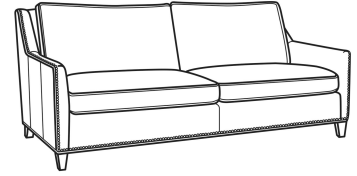

### Jeremy / 2462

DESCRIPTION:	Apt Sofa (76.5W)
OUTSIDE:	76.5"W x 41"D x 36"H
INSIDE:	69"W x 22"D
SEAT:	19"H
ARM:	24"H
BACK RAIL:	34.5"H
THROW PILLOWS:	2 - 20"
COM:	Plain: 20.00 yds Repeat of 2-14": 25.00 yds Repeat of 15-27": 27.00 yds
WEIGHT:	170 lbs

#### Also available:

Jeremy / 2460  
Sofa (84.5W)  
Outside: 84.5W x 41D x 36H  
Inside: 77W x 22D

Jeremy / 2461  
Long Sofa (94.5W)  
Outside: 94.5W x 41D x 36H  
Inside: 87W x 22D

Jeremy / 2465  
Chair (29.5W)  
Outside: 29.5W x 41D x 36H  
Inside: 22W x 22D

Jeremy / 2460-SC  
Slipcovered Sofa (84.5W)  
Outside: 84.5W x 41D x 36H  
Inside: 77W x 22D

Jeremy / 2461-SC  
Slipcovered Long Sofa (94.5W)  
Outside: 94.5W x 41D x 36H  
Inside: 87W x 22D

Jeremy / 2462-SC  
Slipcovered Apt Sofa (76.5W)  
Outside: 76.5W x 41D x 36H  
Inside: 69W x 22D

Jeremy / 2465-SC  
Slipcovered Chair (29.5W)  
Outside: 29.5W x 41D x 36H  
Inside: 22W x 22D

Jeremy / L2460  
Leather Sofa (84.5W)  
Outside: 84.5W x 41D x 36H  
Inside: 77W x 22D

Jeremy / L2461  
Leather Long Sofa (94.5W)  
Outside: 94.5W x 41D x 36H  
Inside: 87W x 22D