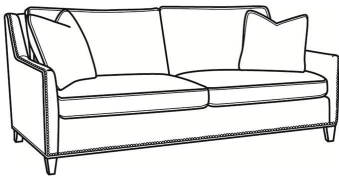

Also available:

Jeremy / 2460
Sofa (84.5W)
Outside: 84.5W x 41D x 36H
Inside: 77W x 22D