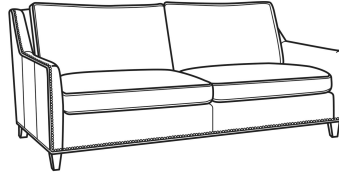

### Jeremy / 2462

DESCRIPTION:	Apt Sofa (76.5W)
OUTSIDE:	76.5"W x 41"D x 36"H
INSIDE:	69"W x 22"D
SEAT:	19"H
ARM:	24"H
BACK RAIL:	34.5"H
THROW PILLOWS:	2 - 20"
COM:	Plain: 20.00 yds Repeat of 2-14": 25.00 yds Repeat of 15-27": 27.00 yds
WEIGHT:	170 lbs

#### Also available:

Jeremy / 2460  
Sofa (84.5W)  
Outside: 84.5W x 41D x 36H  
Inside: 77W x 22D

Jeremy / 2461  
Long Sofa (94.5W)  
Outside: 94.5W x 41D x 36H  
Inside: 87W x 22D

Jeremy / 2465  
Chair (29.5W)  
Outside: 29.5W x 41D x 36H  
Inside: 22W x 22D

Jeremy / 2460-SC  
Slipcovered Sofa (84.5W)  
Outside: 84.5W x 41D x 36H  
Inside: 77W x 22D

Jeremy / 2461-SC  
Slipcovered Long Sofa (94.5W)  
Outside: 94.5W x 41D x 36H  
Inside: 87W x 22D

Jeremy / 2462-SC  
Slipcovered Apt Sofa (76.5W)  
Outside: 76.5W x 41D x 36H  
Inside: 69W x 22D

Jeremy / 2465-SC  
Slipcovered Chair (29.5W)  
Outside: 29.5W x 41D x 36H  
Inside: 22W x 22D

Jeremy / L2460  
Leather Sofa (84.5W)  
Outside: 84.5W x 41D x 36H  
Inside: 77W x 22D

Jeremy / L2461  
Leather Long Sofa (94.5W)  
Outside: 94.5W x 41D x 36H  
Inside: 87W x 22D