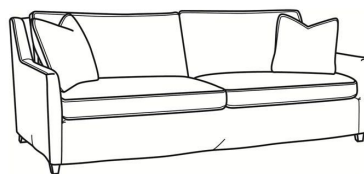

### Jeremy / 2462

DESCRIPTION:	Apt Sofa (76.5W)
OUTSIDE:	76.5"W x 41"D x 36"H
INSIDE:	69"W x 22"D
SEAT:	19"H
ARM:	24"H
BACK RAIL:	34.5"H
THROW PILLOWS:	2 - 20"
COM:	Plain: 20.00 yds Repeat of 2-14": 25.00 yds Repeat of 15-27": 27.00 yds
WEIGHT:	170 lbs

### JEREMY

Standard Seat Cushion: Mayfair Seat  
Standard Back Pillow: Fiber Back

#### Also available:

Jeremy / 2460  
Sofa (84.5W)  
Outside: 84.5W x 41D x 36H  
Inside: 77W x 22D

Jeremy / 2461  
Long Sofa (94.5W)  
Outside: 94.5W x 41D x 36H  
Inside: 87W x 22D

Jeremy / 2465  
Chair (29.5W)  
Outside: 29.5W x 41D x 36H  
Inside: 22W x 22D

Jeremy / 2460-SC  
Slipcovered Sofa (84.5W)  
Outside: 84.5W x 41D x 36H  
Inside: 77W x 22D

Jeremy / 2461-SC  
Slipcovered Long Sofa (94.5W)  
Outside: 94.5W x 41D x 36H  
Inside: 87W x 22D

Jeremy / 2462-SC  
Slipcovered Apt Sofa (76.5W)  
Outside: 76.5W x 41D x 36H  
Inside: 69W x 22D