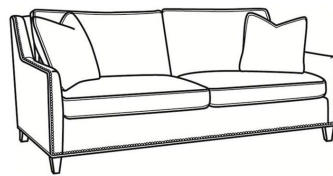

Jeremy / 2461
Long Sofa (94.5W)
Outside: 94.5W x 41D x 36H
Inside: 87W x 22D