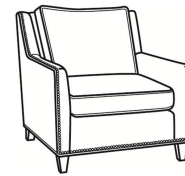

### Jeremy / 2462

DESCRIPTION:	Apt Sofa (76.5W)
OUTSIDE:	76.5"W x 41"D x 36"H
INSIDE:	69"W x 22"D
SEAT:	19"H
ARM:	24"H
BACK RAIL:	34.5"H
THROW PILLOWS:	2 - 20"
COM:	Plain: 20.00 yds Repeat of 2-14": 25.00 yds Repeat of 15-27": 27.00 yds
WEIGHT:	170 lbs

### JEREMY

Standard Seat Cushion: Mayfair Seat  
Standard Back Pillow: Fiber Back

#### Also available:

Jeremy / 2460  
Sofa (84.5W)  
Outside: 84.5W x 41D x 36H  
Inside: 77W x 22D

Jeremy / 2461  
Long Sofa (94.5W)  
Outside: 94.5W x 41D x 36H  
Inside: 87W x 22D

Jeremy / 2465  
Chair (29.5W)  
Outside: 29.5W x 41D x 36H  
Inside: 22W x 22D