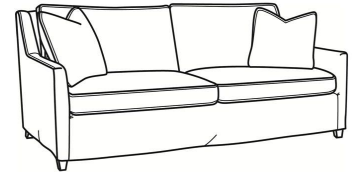

L = available in leather
SC = available slipcovered

Standard Features:
 Box Border Back
 Standard with medium nail trim
 May be shown with optional features

JEREMY
 Standard Seat Cushion: Mayfair Seat
 Standard Back Pillow: Fiber Back

Also available:

Jeremy / L2467
 Leather Ottoman (25.5W X 19D)
 Outside: 25.5W x 19D x 16.5H
 Inside: 0W x 0D

Jeremy / 2467
 Ottoman (25.5W X 19D)
 Outside: 25.5W x 19D x 16.5H
 Inside: 0W x 0D

Jeremy / 2467-SC
 Slipcovered Ottoman (25.5W X 19D)
 Outside: 25.5W x 19D x 16.5H
 Inside: 0W x 0D

Jeremy / 2460
 Sofa (84.5W)
 Outside: 84.5W x 41D x 36H
 Inside: 77W x 22D

Jeremy / 2461
 Long Sofa (94.5W)
 Outside: 94.5W x 41D x 36H
 Inside: 87W x 22D

Jeremy / 2462
 Apt Sofa (76.5W)
 Outside: 76.5W x 41D x 36H
 Inside: 69W x 22D

Jeremy / 2460-SC
Slipcovered Sofa (84.5W)
Outside: 84.5W x 41D x 36H
Inside: 77W x 22D

Jeremy / 2461-SC
Slipcovered Long Sofa (94.5W)
Outside: 94.5W x 41D x 36H
Inside: 87W x 22D

Jeremy / 2462-SC
Slipcovered Apt Sofa (76.5W)
Outside: 76.5W x 41D x 36H
Inside: 69W x 22D