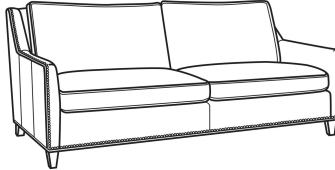

Jeremy / 2460
 Sofa (84.5W)
 Outside: 84.5W x 41D x 36H
 Inside: 77W x 22D

Jeremy / 2461
 Long Sofa (94.5W)
 Outside: 94.5W x 41D x 36H
 Inside: 87W x 22D

Jeremy / 2462
 Apt Sofa (76.5W)
 Outside: 76.5W x 41D x 36H
 Inside: 69W x 22D

Jeremy / 2460-SC
Slipcovered Sofa (84.5W)
Outside: 84.5W x 41D x 36H
Inside: 77W x 22D

Jeremy / 2461-SC
Slipcovered Long Sofa (94.5W)
Outside: 94.5W x 41D x 36H
Inside: 87W x 22D

Jeremy / 2462-SC
Slipcovered Apt Sofa (76.5W)
Outside: 76.5W x 41D x 36H
Inside: 69W x 22D

Jeremy / 2465-SC
Slipcovered Chair (29.5W)
Outside: 29.5W x 41D x 36H
Inside: 22W x 22D

Jeremy / L2460
Leather Sofa (84.5W)
Outside: 84.5W x 41D x 36H
Inside: 77W x 22D

Jeremy / L2461
Leather Long Sofa (94.5W)
Outside: 94.5W x 41D x 36H
Inside: 87W x 22D