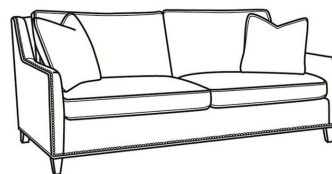

Jeremy / 2461
Long Sofa (94.5W)
Outside: 94.5W x 41D x 36H
Inside: 87W x 22D