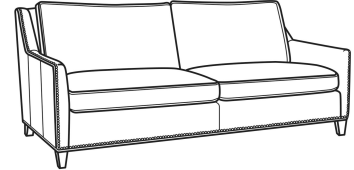

Jeremy / 2465

DESCRIPTION:	Chair (29.5W)
OUTSIDE:	29.5"W x 41"D x 36"H
INSIDE:	22"W x 22"D
SEAT:	19"H
ARM:	24"H
BACK RAIL:	34.5"H
COM:	Plain: 9.50 yds Repeat of 2-14": 12.00 yds Repeat of 15-27": 13.00 yds
WEIGHT:	65 lbs

Jeremy / 2460
 Sofa (84.5W)
 Outside: 84.5W x 41D x 36H
 Inside: 77W x 22D

Jeremy / 2461
 Long Sofa (94.5W)
 Outside: 94.5W x 41D x 36H
 Inside: 87W x 22D

Jeremy / 2462
 Apt Sofa (76.5W)
 Outside: 76.5W x 41D x 36H
 Inside: 69W x 22D

Jeremy / 2460-SC
Slipcovered Sofa (84.5W)
Outside: 84.5W x 41D x 36H
Inside: 77W x 22D

Jeremy / 2461-SC
Slipcovered Long Sofa (94.5W)
Outside: 94.5W x 41D x 36H
Inside: 87W x 22D

Jeremy / 2462-SC
Slipcovered Apt Sofa (76.5W)
Outside: 76.5W x 41D x 36H
Inside: 69W x 22D

Jeremy / 2465-SC
Slipcovered Chair (29.5W)
Outside: 29.5W x 41D x 36H
Inside: 22W x 22D

Jeremy / L2460
Leather Sofa (84.5W)
Outside: 84.5W x 41D x 36H
Inside: 77W x 22D

Jeremy / L2461
Leather Long Sofa (94.5W)
Outside: 94.5W x 41D x 36H
Inside: 87W x 22D