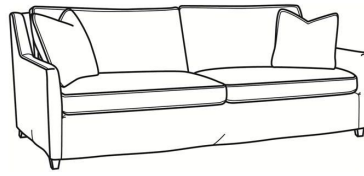

L = available in leather
SC = available slipcovered

Standard Features:
 Box Border Back
 Standard with medium nail trim
 May be shown with optional features

JEREMY
 Standard Seat Cushion: Mayfair Seat
 Standard Back Pillow: Fiber Back

Also available:

Jeremy / L2467
 Leather Ottoman (25.5W X 19D)
 Outside: 25.5W x 19D x 16.5H
 Inside: 0W x 0D

Jeremy / 2467
 Ottoman (25.5W X 19D)
 Outside: 25.5W x 19D x 16.5H
 Inside: 0W x 0D

Jeremy / 2467-SC
 Slipcovered Ottoman (25.5W X 19D)
 Outside: 25.5W x 19D x 16.5H
 Inside: 0W x 0D

Jeremy / 2460
 Sofa (84.5W)
 Outside: 84.5W x 41D x 36H
 Inside: 77W x 22D

Jeremy / 2461
 Long Sofa (94.5W)
 Outside: 94.5W x 41D x 36H
 Inside: 87W x 22D

Jeremy / 2462
 Apt Sofa (76.5W)
 Outside: 76.5W x 41D x 36H
 Inside: 69W x 22D

Jeremy / 2460-SC
Slipcovered Sofa (84.5W)
Outside: 84.5W x 41D x 36H
Inside: 77W x 22D

Jeremy / 2461-SC
Slipcovered Long Sofa (94.5W)
Outside: 94.5W x 41D x 36H
Inside: 87W x 22D

Jeremy / 2462-SC
Slipcovered Apt Sofa (76.5W)
Outside: 76.5W x 41D x 36H
Inside: 69W x 22D