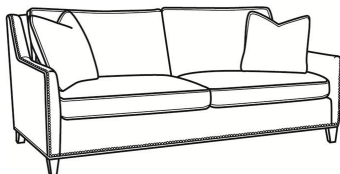

Jeremy / 2465

DESCRIPTION:	Chair (29.5W)
OUTSIDE:	29.5"W x 41"D x 36"H
INSIDE:	22"W x 22"D
SEAT:	19"H
ARM:	24"H
BACK RAIL:	34.5"H
COM:	Plain: 9.50 yds Repeat of 2-14": 12.00 yds Repeat of 15-27": 13.00 yds
WEIGHT:	65 lbs

L = available in leather
SC = available slipcovered

Standard Features:
 Box Border Back
 Standard with medium nail trim
 May be shown with optional features

JEREMY
 Standard Seat Cushion: Mayfair Seat
 Standard Back Pillow: Fiber Back

Also available:

Jeremy / L2467
 Leather Ottoman (25.5W X 19D)
 Outside: 25.5W x 19D x 16.5H
 Inside: 0W x 0D

Jeremy / 2467
 Ottoman (25.5W X 19D)
 Outside: 25.5W x 19D x 16.5H
 Inside: 0W x 0D

Jeremy / 2467-SC
 Slipcovered Ottoman (25.5W X 19D)
 Outside: 25.5W x 19D x 16.5H
 Inside: 0W x 0D

Jeremy / 2460-SC
Slipcovered Sofa (84.5W)
Outside: 84.5W x 41D x 36H
Inside: 77W x 22D

Jeremy / 2461-SC
Slipcovered Long Sofa (94.5W)
Outside: 94.5W x 41D x 36H
Inside: 87W x 22D

Jeremy / 2462-SC
Slipcovered Apt Sofa (76.5W)
Outside: 76.5W x 41D x 36H
Inside: 69W x 22D