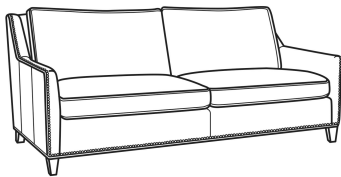

Jeremy / 2465

DESCRIPTION:	Chair (29.5W)
OUTSIDE:	29.5"W x 41"D x 36"H
INSIDE:	22"W x 22"D
SEAT:	19"H
ARM:	24"H
BACK RAIL:	34.5"H
COM:	Plain: 9.50 yds Repeat of 2-14": 12.00 yds Repeat of 15-27": 13.00 yds
WEIGHT:	65 lbs

Jeremy / 2460
 Sofa (84.5W)
 Outside: 84.5W x 41D x 36H
 Inside: 77W x 22D

Jeremy / 2461
 Long Sofa (94.5W)
 Outside: 94.5W x 41D x 36H
 Inside: 87W x 22D

Jeremy / 2462
 Apt Sofa (76.5W)
 Outside: 76.5W x 41D x 36H
 Inside: 69W x 22D

Jeremy / 2460-SC
Slipcovered Sofa (84.5W)
Outside: 84.5W x 41D x 36H
Inside: 77W x 22D

Jeremy / 2461-SC
Slipcovered Long Sofa (94.5W)
Outside: 94.5W x 41D x 36H
Inside: 87W x 22D

Jeremy / 2462-SC
Slipcovered Apt Sofa (76.5W)
Outside: 76.5W x 41D x 36H
Inside: 69W x 22D

Jeremy / 2465-SC
Slipcovered Chair (29.5W)
Outside: 29.5W x 41D x 36H
Inside: 22W x 22D

Jeremy / L2460
Leather Sofa (84.5W)
Outside: 84.5W x 41D x 36H
Inside: 77W x 22D

Jeremy / L2461
Leather Long Sofa (94.5W)
Outside: 94.5W x 41D x 36H
Inside: 87W x 22D