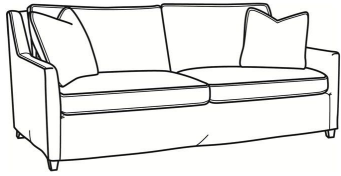

L = available in leather
SC = available slipcovered

Standard Features:
 Box Border Back
 Standard with medium nail trim
 May be shown with optional features

JEREMY
 Standard Seat Cushion: Mayfair Seat
 Standard Back Pillow: Fiber Back

Also available:

Jeremy / L2467
 Leather Ottoman (25.5W X 19D)
 Outside: 25.5W x 19D x 16.5H
 Inside: 0W x 0D

Jeremy / 2467
 Ottoman (25.5W X 19D)
 Outside: 25.5W x 19D x 16.5H
 Inside: 0W x 0D

Jeremy / 2467-SC
 Slipcovered Ottoman (25.5W X 19D)
 Outside: 25.5W x 19D x 16.5H
 Inside: 0W x 0D

Jeremy / 2460
 Sofa (84.5W)
 Outside: 84.5W x 41D x 36H
 Inside: 77W x 22D

Jeremy / 2461
 Long Sofa (94.5W)
 Outside: 94.5W x 41D x 36H
 Inside: 87W x 22D

Jeremy / 2462
 Apt Sofa (76.5W)
 Outside: 76.5W x 41D x 36H
 Inside: 69W x 22D

Jeremy / 2460-SC
Slipcovered Sofa (84.5W)
Outside: 84.5W x 41D x 36H
Inside: 77W x 22D

Jeremy / 2461-SC
Slipcovered Long Sofa (94.5W)
Outside: 94.5W x 41D x 36H
Inside: 87W x 22D

Jeremy / 2462-SC
Slipcovered Apt Sofa (76.5W)
Outside: 76.5W x 41D x 36H
Inside: 69W x 22D