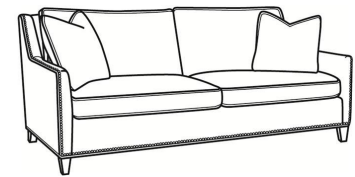

Jeremy / 2465-SC

DESCRIPTION:	Chair (29.5W)
OUTSIDE:	29.5"W x 41"D x 36"H
INSIDE:	22"W x 22"D
SEAT:	19"H
ARM:	24"H
BACK RAIL:	34.5"H
COM:	Plain: 9.50 yds Repeat of 2-14": 12.00 yds Repeat of 15-27": 13.00 yds
WEIGHT:	65 lbs

L = available in leather
SC = available slipcovered

Standard Features:
 Box Border Back
 May be shown with optional features

JEREMY
 Standard Seat Cushion: Mayfair Seat
 Standard Back Pillow: Fiber Back

Also available:

Jeremy / L2467
 Leather Ottoman (25.5W X 19D)
 Outside: 25.5W x 19D x 16.5H
 Inside: 0W x 0D

Jeremy / 2467
 Ottoman (25.5W X 19D)
 Outside: 25.5W x 19D x 16.5H
 Inside: 0W x 0D

Jeremy / 2467-SC
 Slipcovered Ottoman (25.5W X 19D)
 Outside: 25.5W x 19D x 16.5H
 Inside: 0W x 0D

Jeremy / 2460
 Sofa (84.5W)
 Outside: 84.5W x 41D x 36H
 Inside: 77W x 22D

Jeremy / 2461
 Long Sofa (94.5W)
 Outside: 94.5W x 41D x 36H
 Inside: 87W x 22D

Jeremy / 2462
 Apt Sofa (76.5W)
 Outside: 76.5W x 41D x 36H
 Inside: 69W x 22D