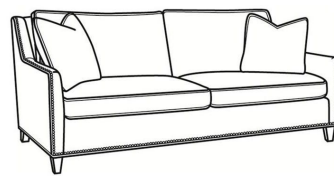

Jeremy / 2465-SC

DESCRIPTION:	Chair (29.5W)
OUTSIDE:	29.5"W x 41"D x 36"H
INSIDE:	22"W x 22"D
SEAT:	19"H
ARM:	24"H
BACK RAIL:	34.5"H
COM:	Plain: 9.50 yds Repeat of 2-14": 12.00 yds Repeat of 15-27": 13.00 yds
WEIGHT:	65 lbs

L = available in leather
SC = available slipcovered

Standard Features:
 Box Border Back
 May be shown with optional features

JEREMY
 Standard Seat Cushion: Mayfair Seat
 Standard Back Pillow: Fiber Back

Also available:

Jeremy / L2467
 Leather Ottoman (25.5W X 19D)
 Outside: 25.5W x 19D x 16.5H
 Inside: 0W x 0D

Jeremy / 2467
 Ottoman (25.5W X 19D)
 Outside: 25.5W x 19D x 16.5H
 Inside: 0W x 0D

Jeremy / 2467-SC
 Slipcovered Ottoman (25.5W X 19D)
 Outside: 25.5W x 19D x 16.5H
 Inside: 0W x 0D

Jeremy / 2460
 Sofa (84.5W)
 Outside: 84.5W x 41D x 36H
 Inside: 77W x 22D

Jeremy / 2461
 Long Sofa (94.5W)
 Outside: 94.5W x 41D x 36H
 Inside: 87W x 22D

Jeremy / 2462
 Apt Sofa (76.5W)
 Outside: 76.5W x 41D x 36H
 Inside: 69W x 22D