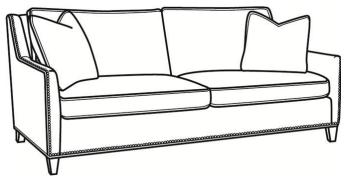

Jeremy / 2465-SC

DESCRIPTION:	Chair (29.5W)
OUTSIDE:	29.5"W x 41"D x 36"H
INSIDE:	22"W x 22"D
SEAT:	19"H
ARM:	24"H
BACK RAIL:	34.5"H
COM:	Plain: 9.50 yds Repeat of 2-14": 12.00 yds Repeat of 15-27": 13.00 yds
WEIGHT:	65 lbs

L = available in leather
SC = available slipcovered

Standard Features:
 Box Border Back
 May be shown with optional features

JEREMY
 Standard Seat Cushion: Mayfair Seat
 Standard Back Pillow: Fiber Back

Also available:

Jeremy / L2467
 Leather Ottoman (25.5W X 19D)
 Outside: 25.5W x 19D x 16.5H
 Inside: 0W x 0D

Jeremy / 2467
 Ottoman (25.5W X 19D)
 Outside: 25.5W x 19D x 16.5H
 Inside: 0W x 0D

Jeremy / 2467-SC
 Slipcovered Ottoman (25.5W X 19D)
 Outside: 25.5W x 19D x 16.5H
 Inside: 0W x 0D

Jeremy / 2460
 Sofa (84.5W)
 Outside: 84.5W x 41D x 36H
 Inside: 77W x 22D

Jeremy / 2461
 Long Sofa (94.5W)
 Outside: 94.5W x 41D x 36H
 Inside: 87W x 22D

Jeremy / 2462
 Apt Sofa (76.5W)
 Outside: 76.5W x 41D x 36H
 Inside: 69W x 22D