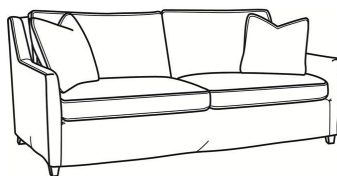

L = available in leather
SC = available slipcovered

Standard Features:
 Box Border Back
 May be shown with optional features

JEREMY
 Standard Seat Cushion: Mayfair Seat
 Standard Back Pillow: Fiber Back

Jeremy / 2460
 Sofa (84.5W)
 Outside: 84.5W x 41D x 36H
 Inside: 77W x 22D

Jeremy / 2461
 Long Sofa (94.5W)
 Outside: 94.5W x 41D x 36H
 Inside: 87W x 22D

Jeremy / 2462
 Apt Sofa (76.5W)
 Outside: 76.5W x 41D x 36H
 Inside: 69W x 22D

Jeremy / 2465
Chair (29.5W)
Outside: 29.5W x 41D x 36H
Inside: 22W x 22D

Jeremy / 2460-SC
Slipcovered Sofa (84.5W)
Outside: 84.5W x 41D x 36H
Inside: 77W x 22D

Jeremy / 2461-SC
Slipcovered Long Sofa (94.5W)
Outside: 94.5W x 41D x 36H
Inside: 87W x 22D