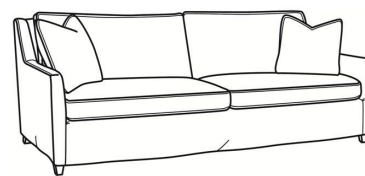

L = available in leather
SC = available slipcovered

Standard Features:
 Box Border Back
 May be shown with optional features

JEREMY
 Standard Seat Cushion: Mayfair Seat
 Standard Back Pillow: Fiber Back

Also available:

Jeremy / L2467
 Leather Ottoman (25.5W X 19D)
 Outside: 25.5W x 19D x 16.5H
 Inside: 0W x 0D

Jeremy / 2467
 Ottoman (25.5W X 19D)
 Outside: 25.5W x 19D x 16.5H
 Inside: 0W x 0D

Jeremy / 2467-SC
 Slipcovered Ottoman (25.5W X 19D)
 Outside: 25.5W x 19D x 16.5H
 Inside: 0W x 0D

Jeremy / 2460
 Sofa (84.5W)
 Outside: 84.5W x 41D x 36H
 Inside: 77W x 22D

Jeremy / 2461
 Long Sofa (94.5W)
 Outside: 94.5W x 41D x 36H
 Inside: 87W x 22D

Jeremy / 2462
 Apt Sofa (76.5W)
 Outside: 76.5W x 41D x 36H
 Inside: 69W x 22D

Jeremy / 2465
Chair (29.5W)
Outside: 29.5W x 41D x 36H
Inside: 22W x 22D

Jeremy / 2460-SC
Slipcovered Sofa (84.5W)
Outside: 84.5W x 41D x 36H
Inside: 77W x 22D

Jeremy / 2461-SC
Slipcovered Long Sofa (94.5W)
Outside: 94.5W x 41D x 36H
Inside: 87W x 22D