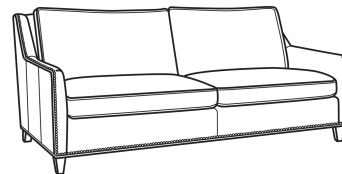

Jeremy / 2465-SC

DESCRIPTION:	Chair (29.5W)
OUTSIDE:	29.5"W x 41"D x 36"H
INSIDE:	22"W x 22"D
SEAT:	19"H
ARM:	24"H
BACK RAIL:	34.5"H
COM:	Plain: 9.50 yds Repeat of 2-14": 12.00 yds Repeat of 15-27": 13.00 yds
WEIGHT:	65 lbs

Jeremy / 2460
 Sofa (84.5W)
 Outside: 84.5W x 41D x 36H
 Inside: 77W x 22D

Jeremy / 2461
 Long Sofa (94.5W)
 Outside: 94.5W x 41D x 36H
 Inside: 87W x 22D

Jeremy / 2462
 Apt Sofa (76.5W)
 Outside: 76.5W x 41D x 36H
 Inside: 69W x 22D

Jeremy / 2465
Chair (29.5W)
Outside: 29.5W x 41D x 36H
Inside: 22W x 22D

Jeremy / 2460-SC
Slipcovered Sofa (84.5W)
Outside: 84.5W x 41D x 36H
Inside: 77W x 22D

Jeremy / 2461-SC
Slipcovered Long Sofa (94.5W)
Outside: 94.5W x 41D x 36H
Inside: 87W x 22D

Jeremy / 2462-SC
Slipcovered Apt Sofa (76.5W)
Outside: 76.5W x 41D x 36H
Inside: 69W x 22D

Jeremy / L2460
Leather Sofa (84.5W)
Outside: 84.5W x 41D x 36H
Inside: 77W x 22D

Jeremy / L2461
Leather Long Sofa (94.5W)
Outside: 94.5W x 41D x 36H
Inside: 87W x 22D