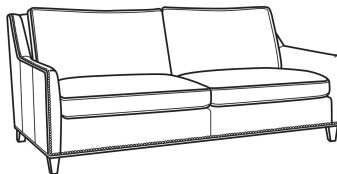

Jeremy / 2465-SC

DESCRIPTION:	Chair (29.5W)
OUTSIDE:	29.5"W x 41"D x 36"H
INSIDE:	22"W x 22"D
SEAT:	19"H
ARM:	24"H
BACK RAIL:	34.5"H
COM:	Plain: 9.50 yds Repeat of 2-14": 12.00 yds Repeat of 15-27": 13.00 yds
WEIGHT:	65 lbs

Jeremy / 2460
 Sofa (84.5W)
 Outside: 84.5W x 41D x 36H
 Inside: 77W x 22D

Jeremy / 2461
 Long Sofa (94.5W)
 Outside: 94.5W x 41D x 36H
 Inside: 87W x 22D

Jeremy / 2462
 Apt Sofa (76.5W)
 Outside: 76.5W x 41D x 36H
 Inside: 69W x 22D

Jeremy / 2465
Chair (29.5W)
Outside: 29.5W x 41D x 36H
Inside: 22W x 22D

Jeremy / 2460-SC
Slipcovered Sofa (84.5W)
Outside: 84.5W x 41D x 36H
Inside: 77W x 22D

Jeremy / 2461-SC
Slipcovered Long Sofa (94.5W)
Outside: 94.5W x 41D x 36H
Inside: 87W x 22D

Jeremy / 2462-SC
Slipcovered Apt Sofa (76.5W)
Outside: 76.5W x 41D x 36H
Inside: 69W x 22D

Jeremy / L2460
Leather Sofa (84.5W)
Outside: 84.5W x 41D x 36H
Inside: 77W x 22D

Jeremy / L2461
Leather Long Sofa (94.5W)
Outside: 94.5W x 41D x 36H
Inside: 87W x 22D