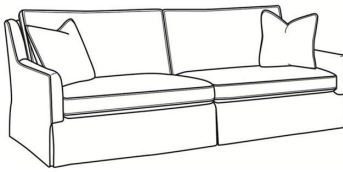

Jennifer / 2580

DESCRIPTION:	Sofa (84.5W)
OUTSIDE:	84.5"W x 41"D x 36"H
INSIDE:	77"W x 22"D
SEAT:	19"H
ARM:	24"H
BACK RAIL:	34.5"H
THROW PILLOWS:	2 - 20"
COM:	Plain: 20.00 yds Repeat of 2-14": 25.00 yds Repeat of 15-27": 27.00 yds
WEIGHT:	180 lbs

Standard Features:

- Box Border Back
- Saddle-Stitched
- May be shown with optional features

JENNIFER

Standard Seat Cushion:	Mayfair Seat
Standard Back Pillow:	Fiber Back

Also available:

Jennifer / 2581
Long Sofa (94.5W)
Outside: 94.5W x 41D x 36H
Inside: 87W x 22D

Jennifer / 2582
Apt Sofa (76.5W)
Outside: 76.5W x 41D x 36H
Inside: 69W x 22D

Jennifer / 2585
Chair (29.5W)
Outside: 29.5W x 41D x 36H
Inside: 22W x 22D

Jennifer / 2585-SW
Swivel Chair (29.5W)
Outside: 29.5W x 41D x 36H
Inside: 22W x 22D