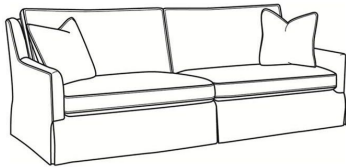

Jennifer / 2581

DESCRIPTION:	Long Sofa (94.5W)
OUTSIDE:	94.5"W x 41"D x 36"H
INSIDE:	87"W x 22"D
SEAT:	19"H
ARM:	24"H
BACK RAIL:	34.5"H
THROW PILLOWS:	2 - 20"
COM:	Plain: 20.00 yds Repeat of 2-14": 25.00 yds Repeat of 15-27": 27.00 yds
WEIGHT:	190 lbs

Standard Features:

- Box Border Back
- Saddle-Stitched
- May be shown with optional features

JENNIFER

Standard Seat Cushion:	Mayfair Seat
Standard Back Pillow:	Fiber Back

Also available:

Jennifer / 2580
Sofa (84.5W)
Outside: 84.5W x 41D x 36H
Inside: 77W x 22D

Jennifer / 2582
Apt Sofa (76.5W)
Outside: 76.5W x 41D x 36H
Inside: 69W x 22D

Jennifer / 2585
Chair (29.5W)
Outside: 29.5W x 41D x 36H
Inside: 22W x 22D

Jennifer / 2585-SW
Swivel Chair (29.5W)
Outside: 29.5W x 41D x 36H
Inside: 22W x 22D