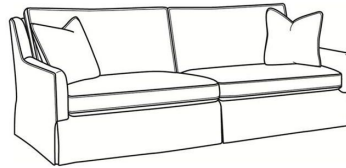

Jennifer / 2581

DESCRIPTION:	Long Sofa (94.5W)
OUTSIDE:	94.5"W x 41"D x 36"H
INSIDE:	87"W x 22"D
SEAT:	19"H
ARM:	24"H
BACK RAIL:	34.5"H
THROW PILLOWS:	2 - 20"
COM:	Plain: 20.00 yds Repeat of 2-14": 25.00 yds Repeat of 15-27": 27.00 yds
WEIGHT:	190 lbs

Standard Features:

- Box Border Back
- Saddle-Stitched
- May be shown with optional features

JENNIFER

Standard Seat Cushion:	Mayfair Seat
Standard Back Pillow:	Fiber Back

Also available:

Jennifer / 2580
Sofa (84.5W)
Outside: 84.5W x 41D x 36H
Inside: 77W x 22D

Jennifer / 2582
Apt Sofa (76.5W)
Outside: 76.5W x 41D x 36H
Inside: 69W x 22D

Jennifer / 2585
Chair (29.5W)
Outside: 29.5W x 41D x 36H
Inside: 22W x 22D

Jennifer / 2585-SW
Swivel Chair (29.5W)
Outside: 29.5W x 41D x 36H
Inside: 22W x 22D