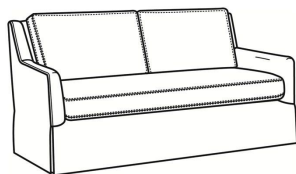

Jenette / 2586-20B

DESCRIPTION:	Sofa (81W)
OUTSIDE:	81"W x 38"D x 34"H
INSIDE:	73.5"W x 20.5"D
SEAT:	19"H
ARM:	24"H
BACK RAIL:	32"H
COM:	Plain: 16.00 yds Repeat of 2-14": 20.00 yds Repeat of 15-27": 21.75 yds
WEIGHT:	135 lbs

Standard Features:

- Box Border Back
- Saddle-Stitched
- May be shown with optional features

JENETTE

Standard Seat Cushion:	Mayfair Seat
Standard Back Pillow:	Fiber Back

Also available:

Jenette / 2586-05
Chair (27.5W)
Outside: 27.5W x 38D x 34H
Inside: 20W x 20.5D

Jenette / 2586-05SW
Swivel Chair (27.5W)
Outside: 27.5W x 38D x 34H
Inside: 20W x 20.5D

Jenette / 2586-08
Rect Ottoman (51W X 32.5D)
Outside: 51W x 32.5D x 17.5H
Inside: 0W x 0D

Jenette / 2586-22B
Settee (67.5W)
Outside: 67.5W x 38D x 34H
Inside: 60W x 20.5D