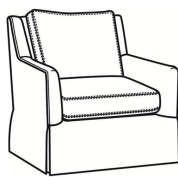

Jenette / 2586-20B

DESCRIPTION:	Sofa (81W)
OUTSIDE:	81"W x 38"D x 34"H
INSIDE:	73.5"W x 20.5"D
SEAT:	19"H
ARM:	24"H
BACK RAIL:	32"H
COM:	Plain: 16.00 yds Repeat of 2-14": 20.00 yds Repeat of 15-27": 21.75 yds
WEIGHT:	135 lbs

Standard Features:

- Box Border Back
- Saddle-Stitched
- May be shown with optional features

JENETTE

Standard Seat Cushion:	Mayfair Seat
Standard Back Pillow:	Fiber Back

Also available:

Jenette / 2586-05
Chair (27.5W)
Outside: 27.5W x 38D x 34H
Inside: 20W x 20.5D

Jenette / 2586-05SW
Swivel Chair (27.5W)
Outside: 27.5W x 38D x 34H
Inside: 20W x 20.5D

Jenette / 2586-08
Rect Ottoman (51W X 32.5D)
Outside: 51W x 32.5D x 17.5H
Inside: 0W x 0D

Jenette / 2586-22B
Settee (67.5W)
Outside: 67.5W x 38D x 34H
Inside: 60W x 20.5D