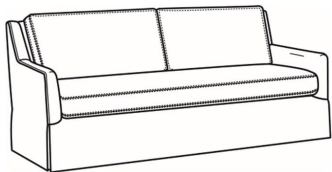

**Jenette / 2586-22B**

DESCRIPTION:	Settee (67.5W)
OUTSIDE:	67.5"W x 38"D x 34"H
INSIDE:	60"W x 20.5"D
SEAT:	19"H
ARM:	24"H
BACK RAIL:	32"H
COM:	Plain: 14.50 yds Repeat of 2-14": 18.25 yds Repeat of 15-27": 19.75 yds
WEIGHT:	120 lbs

Standard Features:

- Box Border Back
- Saddle-Stitched
- May be shown with optional features

**JENETTE**

Standard Seat Cushion:	Mayfair Seat
Standard Back Pillow:	Fiber Back

Also available:

Jenette / 2586-05  
Chair (27.5W)  
Outside: 27.5W x 38D x 34H  
Inside: 20W x 20.5D

Jenette / 2586-05SW  
Swivel Chair (27.5W)  
Outside: 27.5W x 38D x 34H  
Inside: 20W x 20.5D

Jenette / 2586-08  
Rect Ottoman (51W X 32.5D)  
Outside: 51W x 32.5D x 17.5H  
Inside: 0W x 0D

Jenette / 2586-20B  
Sofa (81W)  
Outside: 81W x 38D x 34H  
Inside: 73.5W x 20.5D