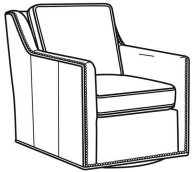

### Janson / 2588-05SW

DESCRIPTION:	Swivel Chair (27.5W)
OUTSIDE:	27.5"W x 38"D x 34"H
INSIDE:	20"W x 20.5"D
SEAT:	19"H
ARM:	24"H
BACK RAIL:	32"H
COM:	Plain: 9.00 yds Repeat of 2-14": 11.25 yds Repeat of 15-27": 12.25 yds
WEIGHT:	65 lbs

**L** = available in leather

Standard Features:

Box Border Back

Standard with medium nail trim

May be shown with optional features

### JANSON

Standard Seat Cushion: Mayfair Seat  
Standard Back Pillow: Fiber Back

---

Also available:

Janson / L2588-05SW  
Leather Swivel Chair (27.5W)  
Outside: 27.5W x 38D x 34H  
Inside: 20W x 20.5D