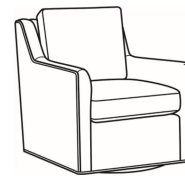

**Jada / 2660-00**

DESCRIPTION:	Sofa (81W)
OUTSIDE:	81"W x 38"D x 34"H
INSIDE:	74"W x 20"D
SEAT:	19"H
ARM:	24"H
BACK RAIL:	32"H
THROW PILLOWS:	2 - 20"
COM:	Plain: 19.00 yds Repeat of 2-14": 23.75 yds Repeat of 15-27": 25.75 yds
WEIGHT:	165 lbs

Standard Features:

- Box Border Back
- Weltless Cushions
- May be shown with optional features

**JADA**

Standard Seat Cushion:	Hallmark Seat
Standard Back Pillow:	Fiber Back

Also available:

Jada / 2660-01  
Long Sofa (90W)  
Outside: 90W x 38D x 34H  
Inside: 83W x 20D

Jada / 2660-05  
Chair (27.5W)  
Outside: 27.5W x 38D x 34H  
Inside: 19.5W x 20D

Jada / 2660-05SW  
Swivel Chair (27.5W)  
Outside: 27.5W x 38D x 34H  
Inside: 19.5W x 20D