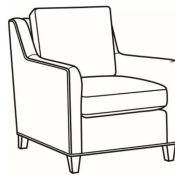

**Jada / 2660-00**

DESCRIPTION:	Sofa (81W)
OUTSIDE:	81"W x 38"D x 34"H
INSIDE:	74"W x 20"D
SEAT:	19"H
ARM:	24"H
BACK RAIL:	32"H
THROW PILLOWS:	2 - 20"
COM:	Plain: 19.00 yds Repeat of 2-14": 23.75 yds Repeat of 15-27": 25.75 yds
WEIGHT:	165 lbs

Standard Features:

- Box Border Back
- Weltless Cushions
- May be shown with optional features

**JADA**

Standard Seat Cushion:	Hallmark Seat
Standard Back Pillow:	Fiber Back

Also available:

Jada / 2660-01  
Long Sofa (90W)  
Outside: 90W x 38D x 34H  
Inside: 83W x 20D

Jada / 2660-05  
Chair (27.5W)  
Outside: 27.5W x 38D x 34H  
Inside: 19.5W x 20D

Jada / 2660-05SW  
Swivel Chair (27.5W)  
Outside: 27.5W x 38D x 34H  
Inside: 19.5W x 20D