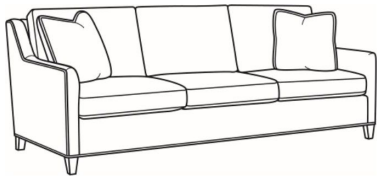

**Jada / 2660-00**

DESCRIPTION:	Sofa (81W)
OUTSIDE:	81"W x 38"D x 34"H
INSIDE:	74"W x 20"D
SEAT:	19"H
ARM:	24"H
BACK RAIL:	32"H
THROW PILLOWS:	2 - 20"
COM:	Plain: 19.00 yds Repeat of 2-14": 23.75 yds Repeat of 15-27": 25.75 yds
WEIGHT:	165 lbs

Standard Features:

- Box Border Back
- Weltless Cushions
- May be shown with optional features

**JADA**

Standard Seat Cushion:	Hallmark Seat
Standard Back Pillow:	Fiber Back

Also available:

Jada / 2660-01  
Long Sofa (90W)  
Outside: 90W x 38D x 34H  
Inside: 83W x 20D

Jada / 2660-05  
Chair (27.5W)  
Outside: 27.5W x 38D x 34H  
Inside: 19.5W x 20D

Jada / 2660-05SW  
Swivel Chair (27.5W)  
Outside: 27.5W x 38D x 34H  
Inside: 19.5W x 20D