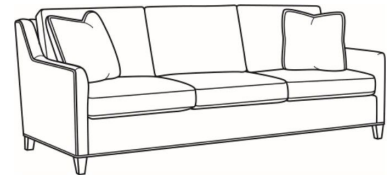

Jada / 2660-05

DESCRIPTION:	Chair (27.5W)
OUTSIDE:	27.5"W x 38"D x 34"H
INSIDE:	19.5"W x 20"D
SEAT:	19"H
ARM:	24"H
BACK RAIL:	32"H
COM:	Plain: 8.00 yds Repeat of 2-14": 10.00 yds Repeat of 15-27": 11.00 yds
WEIGHT:	50 lbs

Standard Features:

Box Border Back

Weltless Cushion

May be shown with optional features

JADA

Standard Seat Cushion: Hallmark Seat
Standard Back Pillow: Fiber Back

Also available:

Jada / 2660-07
Ottoman (25.5W X 19D)
Outside: 25.5W x 19D x 16.5H
Inside: 0W x 0D

Jada / 2660-00
Sofa (81W)
Outside: 81W x 38D x 34H
Inside: 74W x 20D

Jada / 2660-01
Long Sofa (90W)
Outside: 90W x 38D x 34H
Inside: 83W x 20D

Jada / 2660-05SW
Swivel Chair (27.5W)
Outside: 27.5W x 38D x 34H
Inside: 19.5W x 20D