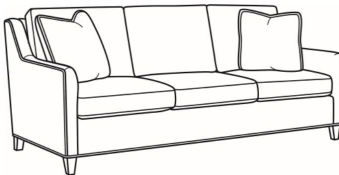

Jada / 2660-05

DESCRIPTION:	Chair (27.5W)
OUTSIDE:	27.5"W x 38"D x 34"H
INSIDE:	19.5"W x 20"D
SEAT:	19"H
ARM:	24"H
BACK RAIL:	32"H
COM:	Plain: 8.00 yds Repeat of 2-14": 10.00 yds Repeat of 15-27": 11.00 yds
WEIGHT:	50 lbs

Standard Features:

Box Border Back

Weltless Cushion

May be shown with optional features

JADA

Standard Seat Cushion: Hallmark Seat
Standard Back Pillow: Fiber Back

Also available:

Jada / 2660-07
Ottoman (25.5W X 19D)
Outside: 25.5W x 19D x 16.5H
Inside: 0W x 0D

Jada / 2660-00
Sofa (81W)
Outside: 81W x 38D x 34H
Inside: 74W x 20D

Jada / 2660-01
Long Sofa (90W)
Outside: 90W x 38D x 34H
Inside: 83W x 20D

Jada / 2660-05SW
Swivel Chair (27.5W)
Outside: 27.5W x 38D x 34H
Inside: 19.5W x 20D