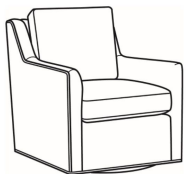

Jada / 2660-05

DESCRIPTION:	Chair (27.5W)
OUTSIDE:	27.5"W x 38"D x 34"H
INSIDE:	19.5"W x 20"D
SEAT:	19"H
ARM:	24"H
BACK RAIL:	32"H
COM:	Plain: 8.00 yds Repeat of 2-14": 10.00 yds Repeat of 15-27": 11.00 yds
WEIGHT:	50 lbs

Standard Features:

Box Border Back

Weltless Cushion

May be shown with optional features

JADA

Standard Seat Cushion: Hallmark Seat
Standard Back Pillow: Fiber Back

Also available:

Jada / 2660-07
Ottoman (25.5W X 19D)
Outside: 25.5W x 19D x 16.5H
Inside: 0W x 0D

Jada / 2660-00
Sofa (81W)
Outside: 81W x 38D x 34H
Inside: 74W x 20D

Jada / 2660-01
Long Sofa (90W)
Outside: 90W x 38D x 34H
Inside: 83W x 20D

Jada / 2660-05SW
Swivel Chair (27.5W)
Outside: 27.5W x 38D x 34H
Inside: 19.5W x 20D