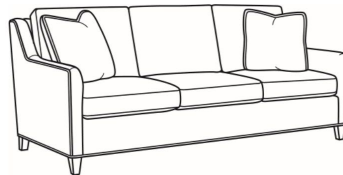

### Jada / 2660-05SW

DESCRIPTION:	Swivel Chair (27.5W)
OUTSIDE:	27.5"W x 38"D x 34"H
INSIDE:	19.5"W x 20"D
SEAT:	19"H
ARM:	24"H
BACK RAIL:	32"H
COM:	Plain: 8.50 yds Repeat of 2-14": 10.75 yds Repeat of 15-27": 11.50 yds
WEIGHT:	55 lbs

#### Standard Features:

Box Border Back

Weltless Cushion

May be shown with optional features

### JADA

Standard Seat Cushion: Hallmark Seat

Standard Back Pillow: Fiber Back

---

#### Also available:

Jada / 2660-07  
Ottoman (25.5W X 19D)  
Outside: 25.5W x 19D x 16.5H  
Inside: 0W x 0D

Jada / 2660-00  
Sofa (81W)  
Outside: 81W x 38D x 34H  
Inside: 74W x 20D

Jada / 2660-01  
Long Sofa (90W)  
Outside: 90W x 38D x 34H  
Inside: 83W x 20D