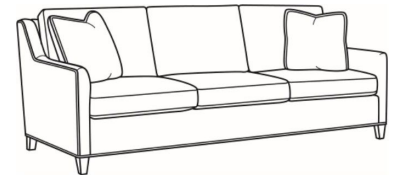

### Jada / 2660-05SW

DESCRIPTION:	Swivel Chair (27.5W)
OUTSIDE:	27.5"W x 38"D x 34"H
INSIDE:	19.5"W x 20"D
SEAT:	19"H
ARM:	24"H
BACK RAIL:	32"H
COM:	Plain: 8.50 yds Repeat of 2-14": 10.75 yds Repeat of 15-27": 11.50 yds
WEIGHT:	55 lbs

#### Standard Features:

Box Border Back

Weltless Cushion

May be shown with optional features

### JADA

Standard Seat Cushion: Hallmark Seat

Standard Back Pillow: Fiber Back

---

#### Also available:

Jada / 2660-07  
Ottoman (25.5W X 19D)  
Outside: 25.5W x 19D x 16.5H  
Inside: 0W x 0D

Jada / 2660-00  
Sofa (81W)  
Outside: 81W x 38D x 34H  
Inside: 74W x 20D

Jada / 2660-01  
Long Sofa (90W)  
Outside: 90W x 38D x 34H  
Inside: 83W x 20D