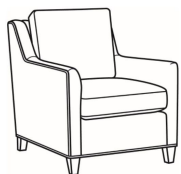

### Jada / 2660-05SW

DESCRIPTION:	Swivel Chair (27.5W)
OUTSIDE:	27.5"W x 38"D x 34"H
INSIDE:	19.5"W x 20"D
SEAT:	19"H
ARM:	24"H
BACK RAIL:	32"H
COM:	Plain: 8.50 yds Repeat of 2-14": 10.75 yds Repeat of 15-27": 11.50 yds
WEIGHT:	55 lbs

#### Standard Features:

Box Border Back

Weltless Cushion

May be shown with optional features

#### Also available:

Jada / 2660-07  
Ottoman (25.5W X 19D)  
Outside: 25.5W x 19D x 16.5H  
Inside: 0W x 0D

Jada / 2660-00  
Sofa (81W)  
Outside: 81W x 38D x 34H  
Inside: 74W x 20D

Jada / 2660-01  
Long Sofa (90W)  
Outside: 90W x 38D x 34H  
Inside: 83W x 20D

Jada / 2660-05  
Chair (27.5W)  
Outside: 27.5W x 38D x 34H  
Inside: 19.5W x 20D