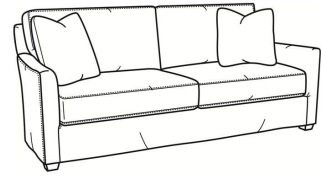

Murphey / 2772-05

DESCRIPTION:	Chair (30W)
OUTSIDE:	30"W x 39.5"D x 34"H
INSIDE:	20.5"W x 21"D
SEAT:	19"H
ARM:	24.5"H
BACK RAIL:	31"H
COM:	Plain: 8.50 yds Repeat of 2-14": 10.75 yds Repeat of 15-27": 11.50 yds
WEIGHT:	65 lbs

Also available:

Murphey / L2772-07
Leather Ottoman (27W X 22D)
Outside: 27W x 22D x 17H
Inside: 0W x 0D

Murphey / 2772-07
Ottoman (27W X 22D)
Outside: 27W x 22D x 17H
Inside: 0W x 0D

Murphey / 2772-07SC
Slipcovered Ottoman (27W X 22D)
Outside: 27W x 22D x 17H
Inside: 0W x 0D

Murphey / 2772-05SW
Swivel Chair (30W)
Outside: 30W x 39.5D x 34H
Inside: 20.5W x 21D

Murphey / 2772-20
Sofa (82.5W)
Outside: 82.5W x 39.5D x 34H
Inside: 72.5W x 21D

Murphey / 2772-21
Long Sofa (92.5W)
Outside: 92.5W x 39.5D x 34H
Inside: 84.5W x 21D

Murphey / 2772-05SC
Slipcovered Chair (30W)
Outside: 30W x 39.5D x 34H
Inside: 20.5W x 21D

Murphey / 2772-05SWSC
Slipcovered Swivel Chair (30W)
Outside: 30W x 39.5D x 34H
Inside: 20.5W x 21D

Murphey / 2772-20SC
Slipcovered Sofa (82.5W)
Outside: 82.5W x 39.5D x 34H
Inside: 72.5W x 21D