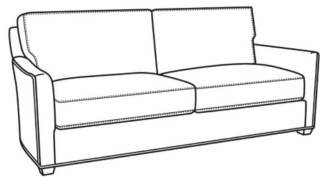

Murphey / 2772-05

DESCRIPTION:	Chair (30W)
OUTSIDE:	30"W x 39.5"D x 34"H
INSIDE:	20.5"W x 21"D
SEAT:	19"H
ARM:	24.5"H
BACK RAIL:	31"H
COM:	Plain: 8.50 yds Repeat of 2-14": 10.75 yds Repeat of 15-27": 11.50 yds
WEIGHT:	65 lbs

Murphey / 2772-05SW
Swivel Chair (30W)
Outside: 30W x 39.5D x 34H
Inside: 20.5W x 21D

Murphey / 2772-20
Sofa (82.5W)
Outside: 82.5W x 39.5D x 34H
Inside: 72.5W x 21D

Murphey / 2772-21
Long Sofa (92.5W)
Outside: 92.5W x 39.5D x 34H
Inside: 84.5W x 21D

Murphey / 2772-05SC
Slipcovered Chair (30W)
Outside: 30W x 39.5D x 34H
Inside: 20.5W x 21D

Murphey / 2772-05SWSC
Slipcovered Swivel Chair (30W)
Outside: 30W x 39.5D x 34H
Inside: 20.5W x 21D

Murphey / 2772-20SC
Slipcovered Sofa (82.5W)
Outside: 82.5W x 39.5D x 34H
Inside: 72.5W x 21D

Murphey / 2772-21SC
Slipcovered Long Sofa (92.5W)
Outside: 92.5W x 39.5D x 34H
Inside: 84.5W x 21D

Murphey / L2772-05
Leather Chair (30W)
Outside: 30W x 39.5D x 34H
Inside: 20.5W x 21D

Murphey / L2772-05SW
Leather Swivel Chair (30W)
Outside: 30W x 39.5D x 34H
Inside: 20.5W x 21D