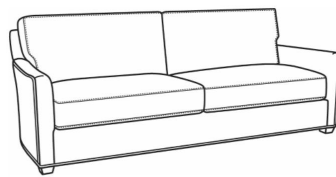

### Murphey / 2772-05SC

DESCRIPTION:	Chair (30W)
OUTSIDE:	30"W x 39.5"D x 34"H
INSIDE:	20.5"W x 21"D
SEAT:	19"H
ARM:	24.5"H
BACK RAIL:	31"H
COM:	Plain: 8.50 yds Repeat of 2-14": 10.75 yds Repeat of 15-27": 11.50 yds
WEIGHT:	65 lbs

Murphey / 2772-20  
Sofa (82.5W)  
Outside: 82.5W x 39.5D x 34H  
Inside: 72.5W x 21D

Murphey / 2772-21  
Long Sofa (92.5W)  
Outside: 92.5W x 39.5D x 34H  
Inside: 84.5W x 21D

Murphey / 2772-05SWSC  
Slipcovered Swivel Chair (30W)  
Outside: 30W x 39.5D x 34H  
Inside: 20.5W x 21D

Murphey / 2772-20SC  
Slipcovered Sofa (82.5W)  
Outside: 82.5W x 39.5D x 34H  
Inside: 72.5W x 21D

Murphey / 2772-21SC  
Slipcovered Long Sofa (92.5W)  
Outside: 92.5W x 39.5D x 34H  
Inside: 84.5W x 21D

Murphey / L2772-05  
Leather Chair (30W)  
Outside: 30W x 39.5D x 34H  
Inside: 20.5W x 21D

Murphey / L2772-05SW  
Leather Swivel Chair (30W)  
Outside: 30W x 39.5D x 34H  
Inside: 20.5W x 21D

Murphey / L2772-20  
Leather Sofa (82.5W)  
Outside: 82.5W x 39.5D x 34H  
Inside: 72.5W x 21D