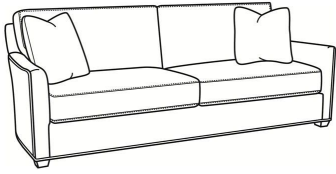

### Murphey / 2772-05SC

DESCRIPTION:	Chair (30W)
OUTSIDE:	30"W x 39.5"D x 34"H
INSIDE:	20.5"W x 21"D
SEAT:	19"H
ARM:	24.5"H
BACK RAIL:	31"H
COM:	Plain: 8.50 yds Repeat of 2-14": 10.75 yds Repeat of 15-27": 11.50 yds
WEIGHT:	65 lbs

### MURPHEY

Standard Seat Cushion: Mayfair Seat  
Standard Back Pillow: Fiber Back

Also available:

Murphey / L2772-07  
Leather Ottoman (27W X 22D)  
Outside: 27W x 22D x 17H  
Inside: 0W x 0D

Murphey / 2772-07  
Ottoman (27W X 22D)  
Outside: 27W x 22D x 17H  
Inside: 0W x 0D

Murphey / 2772-07SC  
Slipcovered Ottoman (27W X 22D)  
Outside: 27W x 22D x 17H  
Inside: 0W x 0D

Murphey / 2772-05  
Chair (30W)  
Outside: 30W x 39.5D x 34H  
Inside: 20.5W x 21D

Murphey / 2772-05SW  
Swivel Chair (30W)  
Outside: 30W x 39.5D x 34H  
Inside: 20.5W x 21D

Murphey / 2772-20  
Sofa (82.5W)  
Outside: 82.5W x 39.5D x 34H  
Inside: 72.5W x 21D

Murphey / 2772-21  
Long Sofa (92.5W)  
Outside: 92.5W x 39.5D x 34H  
Inside: 84.5W x 21D

Murphey / 2772-05SWSC  
Slipcovered Swivel Chair (30W)  
Outside: 30W x 39.5D x 34H  
Inside: 20.5W x 21D