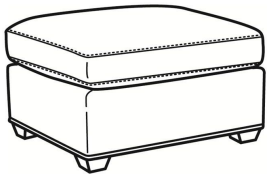

### Murphey / 2772-05SC

DESCRIPTION:	Chair (30W)
OUTSIDE:	30"W x 39.5"D x 34"H
INSIDE:	20.5"W x 21"D
SEAT:	19"H
ARM:	24.5"H
BACK RAIL:	31"H
COM:	Plain: 8.50 yds Repeat of 2-14": 10.75 yds Repeat of 15-27": 11.50 yds
WEIGHT:	65 lbs

**L** = available in leather

**SC** = available slipcovered

**Standard Features:**

Box Border Back

French Seamed

May be shown with optional features

### MURPHEY

Standard Seat Cushion: Mayfair Seat  
Standard Back Pillow: Fiber Back

Also available:

Murphey / L2772-07  
Leather Ottoman (27W X 22D)  
Outside: 27W x 22D x 17H  
Inside: 0W x 0D

Murphey / 2772-07  
Ottoman (27W X 22D)  
Outside: 27W x 22D x 17H  
Inside: 0W x 0D

Murphey / 2772-07SC  
Slipcovered Ottoman (27W X 22D)  
Outside: 27W x 22D x 17H  
Inside: 0W x 0D

Murphey / 2772-05  
Chair (30W)  
Outside: 30W x 39.5D x 34H  
Inside: 20.5W x 21D

Murphey / 2772-05SW  
Swivel Chair (30W)  
Outside: 30W x 39.5D x 34H  
Inside: 20.5W x 21D