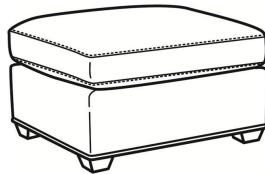

### Murphey / 2772-05SC

DESCRIPTION:	Chair (30W)
OUTSIDE:	30"W x 39.5"D x 34"H
INSIDE:	20.5"W x 21"D
SEAT:	19"H
ARM:	24.5"H
BACK RAIL:	31"H
COM:	Plain: 8.50 yds Repeat of 2-14": 10.75 yds Repeat of 15-27": 11.50 yds
WEIGHT:	65 lbs

**L** = available in leather

**SC** = available slipcovered

**Standard Features:**

Box Border Back

French Seamed

May be shown with optional features

### MURPHEY

Standard Seat Cushion: Mayfair Seat  
Standard Back Pillow: Fiber Back

Also available:

Murphey / L2772-07  
Leather Ottoman (27W X 22D)  
Outside: 27W x 22D x 17H  
Inside: 0W x 0D

Murphey / 2772-07  
Ottoman (27W X 22D)  
Outside: 27W x 22D x 17H  
Inside: 0W x 0D

Murphey / 2772-07SC  
Slipcovered Ottoman (27W X 22D)  
Outside: 27W x 22D x 17H  
Inside: 0W x 0D

Murphey / 2772-05  
Chair (30W)  
Outside: 30W x 39.5D x 34H  
Inside: 20.5W x 21D

Murphey / 2772-05SW  
Swivel Chair (30W)  
Outside: 30W x 39.5D x 34H  
Inside: 20.5W x 21D