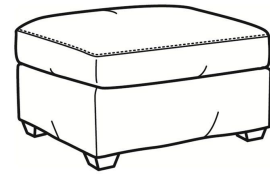

### Murphey / 2772-05SC

DESCRIPTION:	Chair (30W)
OUTSIDE:	30"W x 39.5"D x 34"H
INSIDE:	20.5"W x 21"D
SEAT:	19"H
ARM:	24.5"H
BACK RAIL:	31"H
COM:	Plain: 8.50 yds Repeat of 2-14": 10.75 yds Repeat of 15-27": 11.50 yds
WEIGHT:	65 lbs

**L** = available in leather

**SC** = available slipcovered

**Standard Features:**

Box Border Back

French Seamed

May be shown with optional features

### MURPHEY

Standard Seat Cushion: Mayfair Seat  
Standard Back Pillow: Fiber Back

Also available:

Murphey / L2772-07  
Leather Ottoman (27W X 22D)  
Outside: 27W x 22D x 17H  
Inside: 0W x 0D

Murphey / 2772-07  
Ottoman (27W X 22D)  
Outside: 27W x 22D x 17H  
Inside: 0W x 0D

Murphey / 2772-07SC  
Slipcovered Ottoman (27W X 22D)  
Outside: 27W x 22D x 17H  
Inside: 0W x 0D

Murphey / 2772-05  
Chair (30W)  
Outside: 30W x 39.5D x 34H  
Inside: 20.5W x 21D

Murphey / 2772-05SW  
Swivel Chair (30W)  
Outside: 30W x 39.5D x 34H  
Inside: 20.5W x 21D