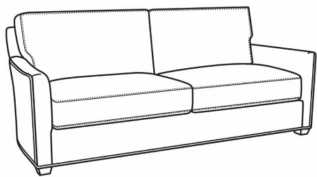

### Murphey / 2772-05SC

DESCRIPTION:	Chair (30W)
OUTSIDE:	30"W x 39.5"D x 34"H
INSIDE:	20.5"W x 21"D
SEAT:	19"H
ARM:	24.5"H
BACK RAIL:	31"H
COM:	Plain: 8.50 yds Repeat of 2-14": 10.75 yds Repeat of 15-27": 11.50 yds
WEIGHT:	65 lbs

Murphey / 2772-20  
Sofa (82.5W)  
Outside: 82.5W x 39.5D x 34H  
Inside: 72.5W x 21D

Murphey / 2772-21  
Long Sofa (92.5W)  
Outside: 92.5W x 39.5D x 34H  
Inside: 84.5W x 21D

Murphey / 2772-05SWSC  
Slipcovered Swivel Chair (30W)  
Outside: 30W x 39.5D x 34H  
Inside: 20.5W x 21D

Murphey / 2772-20SC  
Slipcovered Sofa (82.5W)  
Outside: 82.5W x 39.5D x 34H  
Inside: 72.5W x 21D

Murphey / 2772-21SC  
Slipcovered Long Sofa (92.5W)  
Outside: 92.5W x 39.5D x 34H  
Inside: 84.5W x 21D

Murphey / L2772-05  
Leather Chair (30W)  
Outside: 30W x 39.5D x 34H  
Inside: 20.5W x 21D

Murphey / L2772-05SW  
Leather Swivel Chair (30W)  
Outside: 30W x 39.5D x 34H  
Inside: 20.5W x 21D

Murphey / L2772-20  
Leather Sofa (82.5W)  
Outside: 82.5W x 39.5D x 34H  
Inside: 72.5W x 21D