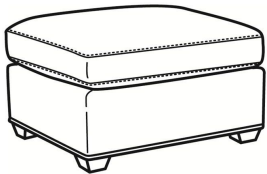

Murphey / 2772-05SW

DESCRIPTION:	Swivel Chair (30W)
OUTSIDE:	30"W x 39.5"D x 34"H
INSIDE:	20.5"W x 21"D
SEAT:	19"H
ARM:	24.5"H
BACK RAIL:	31"H
COM:	Plain: 8.50 yds Repeat of 2-14": 10.75 yds Repeat of 15-27": 11.50 yds
WEIGHT:	70 lbs

L = available in leather
SC = available slipcovered

Standard Features:

- Box Border Back
- French Seamed
- May be shown with optional features

MURPHEY

Standard Seat Cushion: Mayfair Seat
 Standard Back Pillow: Fiber Back

Also available:

Murphey / L2772-07
 Leather Ottoman (27W X 22D)
 Outside: 27W x 22D x 17H
 Inside: 0W x 0D

Murphey / 2772-07
 Ottoman (27W X 22D)
 Outside: 27W x 22D x 17H
 Inside: 0W x 0D

Murphey / 2772-07SC
 Slipcovered Ottoman (27W X 22D)
 Outside: 27W x 22D x 17H
 Inside: 0W x 0D

Murphey / 2772-05
 Chair (30W)
 Outside: 30W x 39.5D x 34H
 Inside: 20.5W x 21D

Murphey / 2772-20
 Sofa (82.5W)
 Outside: 82.5W x 39.5D x 34H
 Inside: 72.5W x 21D

Murphey / 2772-21
 Long Sofa (92.5W)
 Outside: 92.5W x 39.5D x 34H
 Inside: 84.5W x 21D