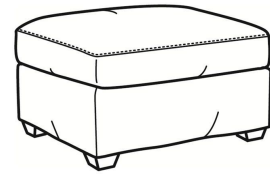

Murphey / 2772-05SW

DESCRIPTION:	Swivel Chair (30W)
OUTSIDE:	30"W x 39.5"D x 34"H
INSIDE:	20.5"W x 21"D
SEAT:	19"H
ARM:	24.5"H
BACK RAIL:	31"H
COM:	Plain: 8.50 yds Repeat of 2-14": 10.75 yds Repeat of 15-27": 11.50 yds
WEIGHT:	70 lbs

L = available in leather
SC = available slipcovered

Standard Features:

- Box Border Back
- French Seamed
- May be shown with optional features

MURPHEY

Standard Seat Cushion: Mayfair Seat
 Standard Back Pillow: Fiber Back

Also available:

Murphey / L2772-07
 Leather Ottoman (27W X 22D)
 Outside: 27W x 22D x 17H
 Inside: 0W x 0D

Murphey / 2772-07
 Ottoman (27W X 22D)
 Outside: 27W x 22D x 17H
 Inside: 0W x 0D

Murphey / 2772-07SC
 Slipcovered Ottoman (27W X 22D)
 Outside: 27W x 22D x 17H
 Inside: 0W x 0D

Murphey / 2772-05
 Chair (30W)
 Outside: 30W x 39.5D x 34H
 Inside: 20.5W x 21D

Murphey / 2772-20
 Sofa (82.5W)
 Outside: 82.5W x 39.5D x 34H
 Inside: 72.5W x 21D

Murphey / 2772-21
 Long Sofa (92.5W)
 Outside: 92.5W x 39.5D x 34H
 Inside: 84.5W x 21D