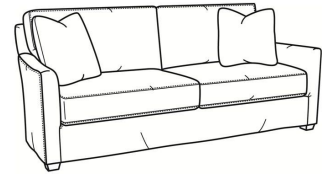

Murphey / 2772-05SW

DESCRIPTION:	Swivel Chair (30W)
OUTSIDE:	30"W x 39.5"D x 34"H
INSIDE:	20.5"W x 21"D
SEAT:	19"H
ARM:	24.5"H
BACK RAIL:	31"H
COM:	Plain: 8.50 yds Repeat of 2-14": 10.75 yds Repeat of 15-27": 11.50 yds
WEIGHT:	70 lbs

Also available:

Murphey / L2772-07
 Leather Ottoman (27W X 22D)
 Outside: 27W x 22D x 17H
 Inside: 0W x 0D

Murphey / 2772-07
 Ottoman (27W X 22D)
 Outside: 27W x 22D x 17H
 Inside: 0W x 0D

Murphey / 2772-07SC
 Slipcovered Ottoman (27W X 22D)
 Outside: 27W x 22D x 17H
 Inside: 0W x 0D

Murphey / 2772-05
 Chair (30W)
 Outside: 30W x 39.5D x 34H
 Inside: 20.5W x 21D

Murphey / 2772-20
 Sofa (82.5W)
 Outside: 82.5W x 39.5D x 34H
 Inside: 72.5W x 21D

Murphey / 2772-21
 Long Sofa (92.5W)
 Outside: 92.5W x 39.5D x 34H
 Inside: 84.5W x 21D

Murphey / 2772-05SC
Slipcovered Chair (30W)
Outside: 30W x 39.5D x 34H
Inside: 20.5W x 21D

Murphey / 2772-05SWSC
Slipcovered Swivel Chair (30W)
Outside: 30W x 39.5D x 34H
Inside: 20.5W x 21D

Murphey / 2772-20SC
Slipcovered Sofa (82.5W)
Outside: 82.5W x 39.5D x 34H
Inside: 72.5W x 21D