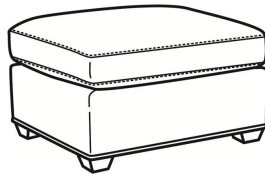

Murphey / 2772-05SW

DESCRIPTION:	Swivel Chair (30W)
OUTSIDE:	30"W x 39.5"D x 34"H
INSIDE:	20.5"W x 21"D
SEAT:	19"H
ARM:	24.5"H
BACK RAIL:	31"H
COM:	Plain: 8.50 yds Repeat of 2-14": 10.75 yds Repeat of 15-27": 11.50 yds
WEIGHT:	70 lbs

L = available in leather
SC = available slipcovered

Standard Features:

- Box Border Back
- French Seamed
- May be shown with optional features

MURPHEY

Standard Seat Cushion: Mayfair Seat
 Standard Back Pillow: Fiber Back

Also available:

Murphey / L2772-07
 Leather Ottoman (27W X 22D)
 Outside: 27W x 22D x 17H
 Inside: 0W x 0D

Murphey / 2772-07
 Ottoman (27W X 22D)
 Outside: 27W x 22D x 17H
 Inside: 0W x 0D

Murphey / 2772-07SC
 Slipcovered Ottoman (27W X 22D)
 Outside: 27W x 22D x 17H
 Inside: 0W x 0D

Murphey / 2772-05
 Chair (30W)
 Outside: 30W x 39.5D x 34H
 Inside: 20.5W x 21D

Murphey / 2772-20
 Sofa (82.5W)
 Outside: 82.5W x 39.5D x 34H
 Inside: 72.5W x 21D

Murphey / 2772-21
 Long Sofa (92.5W)
 Outside: 92.5W x 39.5D x 34H
 Inside: 84.5W x 21D