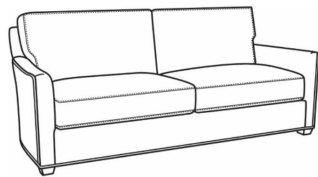

Murphey / 2772-05SW

DESCRIPTION:	Swivel Chair (30W)
OUTSIDE:	30"W x 39.5"D x 34"H
INSIDE:	20.5"W x 21"D
SEAT:	19"H
ARM:	24.5"H
BACK RAIL:	31"H
COM:	Plain: 8.50 yds Repeat of 2-14": 10.75 yds Repeat of 15-27": 11.50 yds
WEIGHT:	70 lbs

Murphey / 2772-05
 Chair (30W)
 Outside: 30W x 39.5D x 34H
 Inside: 20.5W x 21D

Murphey / 2772-20
 Sofa (82.5W)
 Outside: 82.5W x 39.5D x 34H
 Inside: 72.5W x 21D

Murphey / 2772-21
 Long Sofa (92.5W)
 Outside: 92.5W x 39.5D x 34H
 Inside: 84.5W x 21D

Murphey / 2772-05SC
Slipcovered Chair (30W)
Outside: 30W x 39.5D x 34H
Inside: 20.5W x 21D

Murphey / 2772-05SWSC
Slipcovered Swivel Chair (30W)
Outside: 30W x 39.5D x 34H
Inside: 20.5W x 21D

Murphey / 2772-20SC
Slipcovered Sofa (82.5W)
Outside: 82.5W x 39.5D x 34H
Inside: 72.5W x 21D

Murphey / 2772-21SC
Slipcovered Long Sofa (92.5W)
Outside: 92.5W x 39.5D x 34H
Inside: 84.5W x 21D

Murphey / L2772-05
Leather Chair (30W)
Outside: 30W x 39.5D x 34H
Inside: 20.5W x 21D

Murphey / L2772-05SW
Leather Swivel Chair (30W)
Outside: 30W x 39.5D x 34H
Inside: 20.5W x 21D