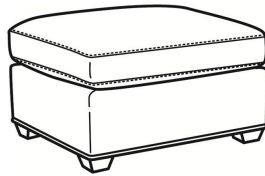

**Murphey / 2772-05SWSC**

DESCRIPTION:	Swivel Chair (30W)
OUTSIDE:	30"W x 39.5"D x 34"H
INSIDE:	20.5"W x 21"D
SEAT:	19"H
ARM:	24.5"H
BACK RAIL:	31"H
COM:	Plain: 8.50 yds Repeat of 2-14": 10.75 yds Repeat of 15-27": 11.50 yds
WEIGHT:	70 lbs

**L** = available in leather  
**SC** = available slipcovered

Standard Features:  
 Box Border Back  
 French Seamed  
 May be shown with optional features

**MURPHEY**  
 Standard Seat Cushion: Mayfair Seat  
 Standard Back Pillow: Fiber Back

Also available:

Murphey / L2772-07  
 Leather Ottoman (27W X 22D)  
 Outside: 27W x 22D x 17H  
 Inside: 0W x 0D

Murphey / 2772-07  
 Ottoman (27W X 22D)  
 Outside: 27W x 22D x 17H  
 Inside: 0W x 0D

Murphey / 2772-07SC  
 Slipcovered Ottoman (27W X 22D)  
 Outside: 27W x 22D x 17H  
 Inside: 0W x 0D

Murphey / 2772-05  
 Chair (30W)  
 Outside: 30W x 39.5D x 34H  
 Inside: 20.5W x 21D

Murphey / 2772-05SW  
 Swivel Chair (30W)  
 Outside: 30W x 39.5D x 34H  
 Inside: 20.5W x 21D

Murphey / 2772-20  
 Sofa (82.5W)  
 Outside: 82.5W x 39.5D x 34H  
 Inside: 72.5W x 21D