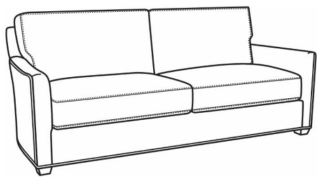

**Murphey / 2772-05SWSC**

DESCRIPTION:	Swivel Chair (30W)
OUTSIDE:	30"W x 39.5"D x 34"H
INSIDE:	20.5"W x 21"D
SEAT:	19"H
ARM:	24.5"H
BACK RAIL:	31"H
COM:	Plain: 8.50 yds Repeat of 2-14": 10.75 yds Repeat of 15-27": 11.50 yds
WEIGHT:	70 lbs

Murphey / 2772-05  
 Chair (30W)  
 Outside: 30W x 39.5D x 34H  
 Inside: 20.5W x 21D

Murphey / 2772-05SW  
 Swivel Chair (30W)  
 Outside: 30W x 39.5D x 34H  
 Inside: 20.5W x 21D

Murphey / 2772-20  
 Sofa (82.5W)  
 Outside: 82.5W x 39.5D x 34H  
 Inside: 72.5W x 21D

Murphey / 2772-21  
Long Sofa (92.5W)  
Outside: 92.5W x 39.5D x 34H  
Inside: 84.5W x 21D

Murphey / 2772-05SC  
Slipcovered Chair (30W)  
Outside: 30W x 39.5D x 34H  
Inside: 20.5W x 21D

Murphey / 2772-20SC  
Slipcovered Sofa (82.5W)  
Outside: 82.5W x 39.5D x 34H  
Inside: 72.5W x 21D

Murphey / 2772-21SC  
Slipcovered Long Sofa (92.5W)  
Outside: 92.5W x 39.5D x 34H  
Inside: 84.5W x 21D

Murphey / L2772-05  
Leather Chair (30W)  
Outside: 30W x 39.5D x 34H  
Inside: 20.5W x 21D

Murphey / L2772-05SW  
Leather Swivel Chair (30W)  
Outside: 30W x 39.5D x 34H  
Inside: 20.5W x 21D