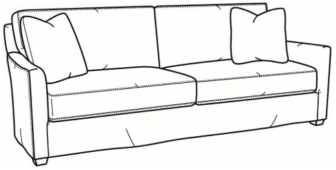

**Murphey / 2772-05SWSC**

DESCRIPTION:	Swivel Chair (30W)
OUTSIDE:	30"W x 39.5"D x 34"H
INSIDE:	20.5"W x 21"D
SEAT:	19"H
ARM:	24.5"H
BACK RAIL:	31"H
COM:	Plain: 8.50 yds Repeat of 2-14": 10.75 yds Repeat of 15-27": 11.50 yds
WEIGHT:	70 lbs

Also available:

Murphey / L2772-07  
 Leather Ottoman (27W X 22D)  
 Outside: 27W x 22D x 17H  
 Inside: 0W x 0D

Murphey / 2772-07  
 Ottoman (27W X 22D)  
 Outside: 27W x 22D x 17H  
 Inside: 0W x 0D

Murphey / 2772-07SC  
 Slipcovered Ottoman (27W X 22D)  
 Outside: 27W x 22D x 17H  
 Inside: 0W x 0D

Murphey / 2772-05  
 Chair (30W)  
 Outside: 30W x 39.5D x 34H  
 Inside: 20.5W x 21D

Murphey / 2772-05SW  
 Swivel Chair (30W)  
 Outside: 30W x 39.5D x 34H  
 Inside: 20.5W x 21D

Murphey / 2772-20  
 Sofa (82.5W)  
 Outside: 82.5W x 39.5D x 34H  
 Inside: 72.5W x 21D

Murphey / 2772-21  
Long Sofa (92.5W)  
Outside: 92.5W x 39.5D x 34H  
Inside: 84.5W x 21D

Murphey / 2772-05SC  
Slipcovered Chair (30W)  
Outside: 30W x 39.5D x 34H  
Inside: 20.5W x 21D

Murphey / 2772-20SC  
Slipcovered Sofa (82.5W)  
Outside: 82.5W x 39.5D x 34H  
Inside: 72.5W x 21D