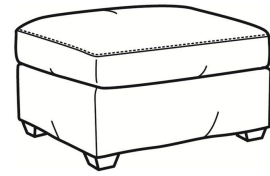

**Murphey / 2772-05SWSC**

DESCRIPTION:	Swivel Chair (30W)
OUTSIDE:	30"W x 39.5"D x 34"H
INSIDE:	20.5"W x 21"D
SEAT:	19"H
ARM:	24.5"H
BACK RAIL:	31"H
COM:	Plain: 8.50 yds Repeat of 2-14": 10.75 yds Repeat of 15-27": 11.50 yds
WEIGHT:	70 lbs

**L** = available in leather  
**SC** = available slipcovered

Standard Features:  
 Box Border Back  
 French Seamed  
 May be shown with optional features

**MURPHEY**  
 Standard Seat Cushion: Mayfair Seat  
 Standard Back Pillow: Fiber Back

Also available:

Murphey / L2772-07  
 Leather Ottoman (27W X 22D)  
 Outside: 27W x 22D x 17H  
 Inside: 0W x 0D

Murphey / 2772-07  
 Ottoman (27W X 22D)  
 Outside: 27W x 22D x 17H  
 Inside: 0W x 0D

Murphey / 2772-07SC  
 Slipcovered Ottoman (27W X 22D)  
 Outside: 27W x 22D x 17H  
 Inside: 0W x 0D

Murphey / 2772-05  
 Chair (30W)  
 Outside: 30W x 39.5D x 34H  
 Inside: 20.5W x 21D

Murphey / 2772-05SW  
 Swivel Chair (30W)  
 Outside: 30W x 39.5D x 34H  
 Inside: 20.5W x 21D

Murphey / 2772-20  
 Sofa (82.5W)  
 Outside: 82.5W x 39.5D x 34H  
 Inside: 72.5W x 21D