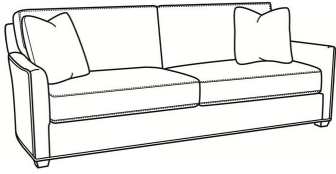

**Murphey / 2772-05SWSC**

DESCRIPTION:	Swivel Chair (30W)
OUTSIDE:	30"W x 39.5"D x 34"H
INSIDE:	20.5"W x 21"D
SEAT:	19"H
ARM:	24.5"H
BACK RAIL:	31"H
COM:	Plain: 8.50 yds Repeat of 2-14": 10.75 yds Repeat of 15-27": 11.50 yds
WEIGHT:	70 lbs

**L** = available in leather  
**SC** = available slipcovered

Standard Features:  
 Box Border Back  
 French Seamed  
 May be shown with optional features

**MURPHEY**  
 Standard Seat Cushion: Mayfair Seat  
 Standard Back Pillow: Fiber Back

Also available:

Murphey / L2772-07  
 Leather Ottoman (27W X 22D)  
 Outside: 27W x 22D x 17H  
 Inside: 0W x 0D

Murphey / 2772-07  
 Ottoman (27W X 22D)  
 Outside: 27W x 22D x 17H  
 Inside: 0W x 0D

Murphey / 2772-07SC  
 Slipcovered Ottoman (27W X 22D)  
 Outside: 27W x 22D x 17H  
 Inside: 0W x 0D

Murphey / 2772-05  
 Chair (30W)  
 Outside: 30W x 39.5D x 34H  
 Inside: 20.5W x 21D

Murphey / 2772-05SW  
 Swivel Chair (30W)  
 Outside: 30W x 39.5D x 34H  
 Inside: 20.5W x 21D

Murphey / 2772-20  
 Sofa (82.5W)  
 Outside: 82.5W x 39.5D x 34H  
 Inside: 72.5W x 21D