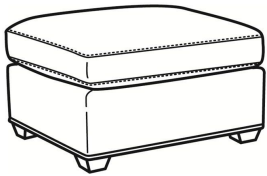

**Murphey / 2772-05SWSC**

DESCRIPTION:	Swivel Chair (30W)
OUTSIDE:	30"W x 39.5"D x 34"H
INSIDE:	20.5"W x 21"D
SEAT:	19"H
ARM:	24.5"H
BACK RAIL:	31"H
COM:	Plain: 8.50 yds Repeat of 2-14": 10.75 yds Repeat of 15-27": 11.50 yds
WEIGHT:	70 lbs

**L** = available in leather  
**SC** = available slipcovered

Standard Features:  
 Box Border Back  
 French Seamed  
 May be shown with optional features

**MURPHEY**  
 Standard Seat Cushion: Mayfair Seat  
 Standard Back Pillow: Fiber Back

Also available:

Murphey / L2772-07  
 Leather Ottoman (27W X 22D)  
 Outside: 27W x 22D x 17H  
 Inside: 0W x 0D

Murphey / 2772-07  
 Ottoman (27W X 22D)  
 Outside: 27W x 22D x 17H  
 Inside: 0W x 0D

Murphey / 2772-07SC  
 Slipcovered Ottoman (27W X 22D)  
 Outside: 27W x 22D x 17H  
 Inside: 0W x 0D

Murphey / 2772-05  
 Chair (30W)  
 Outside: 30W x 39.5D x 34H  
 Inside: 20.5W x 21D

Murphey / 2772-05SW  
 Swivel Chair (30W)  
 Outside: 30W x 39.5D x 34H  
 Inside: 20.5W x 21D

Murphey / 2772-20  
 Sofa (82.5W)  
 Outside: 82.5W x 39.5D x 34H  
 Inside: 72.5W x 21D