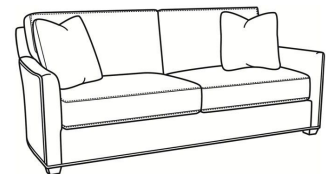

**Murphey / 2772-05SWSC**

DESCRIPTION:	Swivel Chair (30W)
OUTSIDE:	30"W x 39.5"D x 34"H
INSIDE:	20.5"W x 21"D
SEAT:	19"H
ARM:	24.5"H
BACK RAIL:	31"H
COM:	Plain: 8.50 yds Repeat of 2-14": 10.75 yds Repeat of 15-27": 11.50 yds
WEIGHT:	70 lbs

**L** = available in leather  
**SC** = available slipcovered

Standard Features:  
 Box Border Back  
 French Seamed  
 May be shown with optional features

**MURPHEY**  
 Standard Seat Cushion: Mayfair Seat  
 Standard Back Pillow: Fiber Back

Also available:

Murphey / L2772-07  
 Leather Ottoman (27W X 22D)  
 Outside: 27W x 22D x 17H  
 Inside: 0W x 0D

Murphey / 2772-07  
 Ottoman (27W X 22D)  
 Outside: 27W x 22D x 17H  
 Inside: 0W x 0D

Murphey / 2772-07SC  
 Slipcovered Ottoman (27W X 22D)  
 Outside: 27W x 22D x 17H  
 Inside: 0W x 0D

Murphey / 2772-05  
 Chair (30W)  
 Outside: 30W x 39.5D x 34H  
 Inside: 20.5W x 21D

Murphey / 2772-05SW  
 Swivel Chair (30W)  
 Outside: 30W x 39.5D x 34H  
 Inside: 20.5W x 21D

Murphey / 2772-20  
 Sofa (82.5W)  
 Outside: 82.5W x 39.5D x 34H  
 Inside: 72.5W x 21D