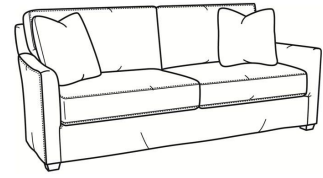

**Murphey / 2772-05SWSC**

DESCRIPTION:	Swivel Chair (30W)
OUTSIDE:	30"W x 39.5"D x 34"H
INSIDE:	20.5"W x 21"D
SEAT:	19"H
ARM:	24.5"H
BACK RAIL:	31"H
COM:	Plain: 8.50 yds Repeat of 2-14": 10.75 yds Repeat of 15-27": 11.50 yds
WEIGHT:	70 lbs

Also available:

Murphey / L2772-07  
 Leather Ottoman (27W X 22D)  
 Outside: 27W x 22D x 17H  
 Inside: 0W x 0D

Murphey / 2772-07  
 Ottoman (27W X 22D)  
 Outside: 27W x 22D x 17H  
 Inside: 0W x 0D

Murphey / 2772-07SC  
 Slipcovered Ottoman (27W X 22D)  
 Outside: 27W x 22D x 17H  
 Inside: 0W x 0D

Murphey / 2772-05  
 Chair (30W)  
 Outside: 30W x 39.5D x 34H  
 Inside: 20.5W x 21D

Murphey / 2772-05SW  
 Swivel Chair (30W)  
 Outside: 30W x 39.5D x 34H  
 Inside: 20.5W x 21D

Murphey / 2772-20  
 Sofa (82.5W)  
 Outside: 82.5W x 39.5D x 34H  
 Inside: 72.5W x 21D

Murphey / 2772-21  
Long Sofa (92.5W)  
Outside: 92.5W x 39.5D x 34H  
Inside: 84.5W x 21D

Murphey / 2772-05SC  
Slipcovered Chair (30W)  
Outside: 30W x 39.5D x 34H  
Inside: 20.5W x 21D

Murphey / 2772-20SC  
Slipcovered Sofa (82.5W)  
Outside: 82.5W x 39.5D x 34H  
Inside: 72.5W x 21D