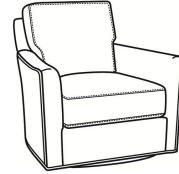

Murphey / 2772-20

DESCRIPTION:	Sofa (82.5W)
OUTSIDE:	82.5"W x 39.5"D x 34"H
INSIDE:	72.5"W x 21"D
SEAT:	19"H
ARM:	24.5"H
BACK RAIL:	31"H
THROW PILLOWS:	2 - 20"
COM:	Plain: 19.00 yds Repeat of 2-14": 23.75 yds Repeat of 15-27": 25.75 yds
WEIGHT:	165 lbs

Also available:

Murphey / 2772-05
Chair (30W)
Outside: 30W x 39.5D x 34H
Inside: 20.5W x 21D

Murphey / 2772-05SW
Swivel Chair (30W)
Outside: 30W x 39.5D x 34H
Inside: 20.5W x 21D

Murphey / 2772-21
Long Sofa (92.5W)
Outside: 92.5W x 39.5D x 34H
Inside: 84.5W x 21D

Murphey / 2772-05SC
Slipcovered Chair (30W)
Outside: 30W x 39.5D x 34H
Inside: 20.5W x 21D

Murphey / 2772-05SWSC
Slipcovered Swivel Chair (30W)
Outside: 30W x 39.5D x 34H
Inside: 20.5W x 21D

Murphey / 2772-20SC
Slipcovered Sofa (82.5W)
Outside: 82.5W x 39.5D x 34H
Inside: 72.5W x 21D

Murphey / 2772-21SC
Slipcovered Long Sofa (92.5W)
Outside: 92.5W x 39.5D x 34H
Inside: 84.5W x 21D

Murphey / L2772-05
Leather Chair (30W)
Outside: 30W x 39.5D x 34H
Inside: 20.5W x 21D

Murphey / L2772-05SW
Leather Swivel Chair (30W)
Outside: 30W x 39.5D x 34H
Inside: 20.5W x 21D