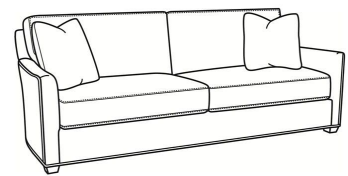

Murphey / 2772-20

DESCRIPTION:	Sofa (82.5W)
OUTSIDE:	82.5"W x 39.5"D x 34"H
INSIDE:	72.5"W x 21"D
SEAT:	19"H
ARM:	24.5"H
BACK RAIL:	31"H
THROW PILLOWS:	2 - 20"
COM:	Plain: 19.00 yds Repeat of 2-14": 23.75 yds Repeat of 15-27": 25.75 yds
WEIGHT:	165 lbs

L = available in leather

SC = available slipcovered

Standard Features:

Box Border Back

French Seamed

May be shown with optional features

MURPHEY

Standard Seat Cushion: Mayfair Seat
Standard Back Pillow: Fiber Back

Also available:

Murphey / 2772-05
Chair (30W)
Outside: 30W x 39.5D x 34H
Inside: 20.5W x 21D

Murphey / 2772-05SW
Swivel Chair (30W)
Outside: 30W x 39.5D x 34H
Inside: 20.5W x 21D

Murphey / 2772-21
Long Sofa (92.5W)
Outside: 92.5W x 39.5D x 34H
Inside: 84.5W x 21D

Murphey / 2772-05SC
Slipcovered Chair (30W)
Outside: 30W x 39.5D x 34H
Inside: 20.5W x 21D

Murphey / 2772-05SWSC
Slipcovered Swivel Chair (30W)
Outside: 30W x 39.5D x 34H
Inside: 20.5W x 21D

Murphey / 2772-20SC
Slipcovered Sofa (82.5W)
Outside: 82.5W x 39.5D x 34H
Inside: 72.5W x 21D