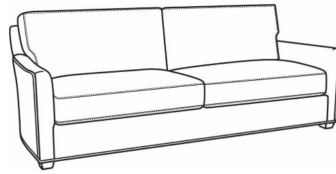

Also available:

Murphey / 2772-05
Chair (30W)
Outside: 30W x 39.5D x 34H
Inside: 20.5W x 21D

Murphey / 2772-05SW
Swivel Chair (30W)
Outside: 30W x 39.5D x 34H
Inside: 20.5W x 21D

Murphey / 2772-21
Long Sofa (92.5W)
Outside: 92.5W x 39.5D x 34H
Inside: 84.5W x 21D

Murphey / 2772-05SC
Slipcovered Chair (30W)
Outside: 30W x 39.5D x 34H
Inside: 20.5W x 21D

Murphey / 2772-05SWSC
Slipcovered Swivel Chair (30W)
Outside: 30W x 39.5D x 34H
Inside: 20.5W x 21D

Murphey / 2772-20SC
Slipcovered Sofa (82.5W)
Outside: 82.5W x 39.5D x 34H
Inside: 72.5W x 21D

Murphey / 2772-21SC
Slipcovered Long Sofa (92.5W)
Outside: 92.5W x 39.5D x 34H
Inside: 84.5W x 21D

Murphey / L2772-05
Leather Chair (30W)
Outside: 30W x 39.5D x 34H
Inside: 20.5W x 21D

Murphey / L2772-05SW
Leather Swivel Chair (30W)
Outside: 30W x 39.5D x 34H
Inside: 20.5W x 21D

Murphey / L2772-20
Leather Sofa (82.5W)
Outside: 82.5W x 39.5D x 34H
Inside: 72.5W x 21D

Murphey / L2772-21
Leather Long Sofa (92.5W)
Outside: 92.5W x 39.5D x 34H
Inside: 84.5W x 21D