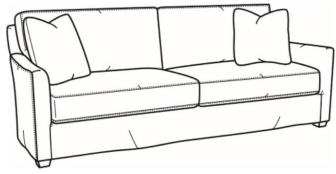

Murphey / 2772-20

DESCRIPTION:	Sofa (82.5W)
OUTSIDE:	82.5"W x 39.5"D x 34"H
INSIDE:	72.5"W x 21"D
SEAT:	19"H
ARM:	24.5"H
BACK RAIL:	31"H
THROW PILLOWS:	2 - 20"
COM:	Plain: 19.00 yds Repeat of 2-14": 23.75 yds Repeat of 15-27": 25.75 yds
WEIGHT:	165 lbs

L = available in leather

SC = available slipcovered

Standard Features:

Box Border Back

French Seamed

May be shown with optional features

MURPHEY

Standard Seat Cushion: Mayfair Seat
Standard Back Pillow: Fiber Back

Also available:

Murphey / 2772-05
Chair (30W)
Outside: 30W x 39.5D x 34H
Inside: 20.5W x 21D

Murphey / 2772-05SW
Swivel Chair (30W)
Outside: 30W x 39.5D x 34H
Inside: 20.5W x 21D

Murphey / 2772-21
Long Sofa (92.5W)
Outside: 92.5W x 39.5D x 34H
Inside: 84.5W x 21D

Murphey / 2772-05SC
Slipcovered Chair (30W)
Outside: 30W x 39.5D x 34H
Inside: 20.5W x 21D

Murphey / 2772-05SWSC
Slipcovered Swivel Chair (30W)
Outside: 30W x 39.5D x 34H
Inside: 20.5W x 21D

Murphey / 2772-20SC
Slipcovered Sofa (82.5W)
Outside: 82.5W x 39.5D x 34H
Inside: 72.5W x 21D