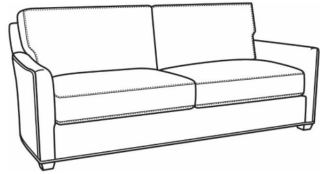

Murphey / 2772-20

DESCRIPTION:	Sofa (82.5W)
OUTSIDE:	82.5"W x 39.5"D x 34"H
INSIDE:	72.5"W x 21"D
SEAT:	19"H
ARM:	24.5"H
BACK RAIL:	31"H
THROW PILLOWS:	2 - 20"
COM:	Plain: 19.00 yds Repeat of 2-14": 23.75 yds Repeat of 15-27": 25.75 yds
WEIGHT:	165 lbs

Also available:

Murphey / 2772-05
Chair (30W)
Outside: 30W x 39.5D x 34H
Inside: 20.5W x 21D

Murphey / 2772-05SW
Swivel Chair (30W)
Outside: 30W x 39.5D x 34H
Inside: 20.5W x 21D

Murphey / 2772-21
Long Sofa (92.5W)
Outside: 92.5W x 39.5D x 34H
Inside: 84.5W x 21D

Murphey / 2772-05SC
Slipcovered Chair (30W)
Outside: 30W x 39.5D x 34H
Inside: 20.5W x 21D

Murphey / 2772-05SWSC
Slipcovered Swivel Chair (30W)
Outside: 30W x 39.5D x 34H
Inside: 20.5W x 21D

Murphey / 2772-20SC
Slipcovered Sofa (82.5W)
Outside: 82.5W x 39.5D x 34H
Inside: 72.5W x 21D

Murphey / 2772-21SC
Slipcovered Long Sofa (92.5W)
Outside: 92.5W x 39.5D x 34H
Inside: 84.5W x 21D

Murphey / L2772-05
Leather Chair (30W)
Outside: 30W x 39.5D x 34H
Inside: 20.5W x 21D

Murphey / L2772-05SW
Leather Swivel Chair (30W)
Outside: 30W x 39.5D x 34H
Inside: 20.5W x 21D