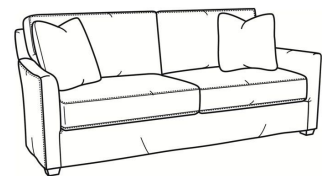

Murphey / 2772-20

DESCRIPTION:	Sofa (82.5W)
OUTSIDE:	82.5"W x 39.5"D x 34"H
INSIDE:	72.5"W x 21"D
SEAT:	19"H
ARM:	24.5"H
BACK RAIL:	31"H
THROW PILLOWS:	2 - 20"
COM:	Plain: 19.00 yds Repeat of 2-14": 23.75 yds Repeat of 15-27": 25.75 yds
WEIGHT:	165 lbs

L = available in leather

SC = available slipcovered

Standard Features:

Box Border Back

French Seamed

May be shown with optional features

MURPHEY

Standard Seat Cushion: Mayfair Seat
Standard Back Pillow: Fiber Back

Also available:

Murphey / 2772-05
Chair (30W)
Outside: 30W x 39.5D x 34H
Inside: 20.5W x 21D

Murphey / 2772-05SW
Swivel Chair (30W)
Outside: 30W x 39.5D x 34H
Inside: 20.5W x 21D

Murphey / 2772-21
Long Sofa (92.5W)
Outside: 92.5W x 39.5D x 34H
Inside: 84.5W x 21D

Murphey / 2772-05SC
Slipcovered Chair (30W)
Outside: 30W x 39.5D x 34H
Inside: 20.5W x 21D

Murphey / 2772-05SWSC
Slipcovered Swivel Chair (30W)
Outside: 30W x 39.5D x 34H
Inside: 20.5W x 21D

Murphey / 2772-20SC
Slipcovered Sofa (82.5W)
Outside: 82.5W x 39.5D x 34H
Inside: 72.5W x 21D