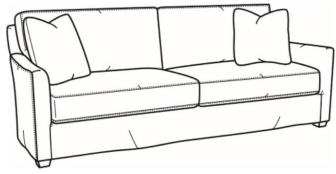

Murphey / 2772-20SC

DESCRIPTION:	Sofa (82.5W)
OUTSIDE:	82.5"W x 39.5"D x 34"H
INSIDE:	72.5"W x 21"D
SEAT:	19"H
ARM:	24.5"H
BACK RAIL:	31"H
THROW PILLOWS:	2 - 20"
COM:	Plain: 18.50 yds Repeat of 2-14": 23.25 yds Repeat of 15-27": 25.00 yds
WEIGHT:	165 lbs

L = available in leather

SC = available slipcovered

Standard Features:

Box Border Back

French Seamed

May be shown with optional features

MURPHEY

Standard Seat Cushion: Mayfair Seat
Standard Back Pillow: Fiber Back

Also available:

Murphey / 2772-05
Chair (30W)
Outside: 30W x 39.5D x 34H
Inside: 20.5W x 21D

Murphey / 2772-05SW
Swivel Chair (30W)
Outside: 30W x 39.5D x 34H
Inside: 20.5W x 21D

Murphey / 2772-20
Sofa (82.5W)
Outside: 82.5W x 39.5D x 34H
Inside: 72.5W x 21D

Murphey / 2772-21
Long Sofa (92.5W)
Outside: 92.5W x 39.5D x 34H
Inside: 84.5W x 21D

Murphey / 2772-05SC
Slipcovered Chair (30W)
Outside: 30W x 39.5D x 34H
Inside: 20.5W x 21D

Murphey / 2772-05SWSC
Slipcovered Swivel Chair (30W)
Outside: 30W x 39.5D x 34H
Inside: 20.5W x 21D