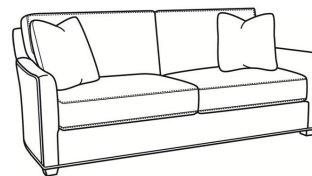

Murphey / 2772-20SC

DESCRIPTION:	Sofa (82.5W)
OUTSIDE:	82.5"W x 39.5"D x 34"H
INSIDE:	72.5"W x 21"D
SEAT:	19"H
ARM:	24.5"H
BACK RAIL:	31"H
THROW PILLOWS:	2 - 20"
COM:	Plain: 18.50 yds Repeat of 2-14": 23.25 yds Repeat of 15-27": 25.00 yds
WEIGHT:	165 lbs

L = available in leather

SC = available slipcovered

Standard Features:

Box Border Back

French Seamed

May be shown with optional features

MURPHEY

Standard Seat Cushion: Mayfair Seat
Standard Back Pillow: Fiber Back

Also available:

Murphey / 2772-05
Chair (30W)
Outside: 30W x 39.5D x 34H
Inside: 20.5W x 21D

Murphey / 2772-05SW
Swivel Chair (30W)
Outside: 30W x 39.5D x 34H
Inside: 20.5W x 21D

Murphey / 2772-20
Sofa (82.5W)
Outside: 82.5W x 39.5D x 34H
Inside: 72.5W x 21D

Murphey / 2772-21
Long Sofa (92.5W)
Outside: 92.5W x 39.5D x 34H
Inside: 84.5W x 21D

Murphey / 2772-05SC
Slipcovered Chair (30W)
Outside: 30W x 39.5D x 34H
Inside: 20.5W x 21D

Murphey / 2772-05SWSC
Slipcovered Swivel Chair (30W)
Outside: 30W x 39.5D x 34H
Inside: 20.5W x 21D