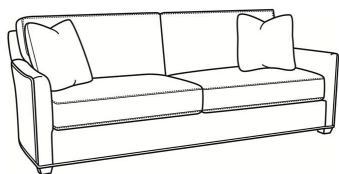

Murphey / 2772-20SC

DESCRIPTION:	Sofa (82.5W)
OUTSIDE:	82.5"W x 39.5"D x 34"H
INSIDE:	72.5"W x 21"D
SEAT:	19"H
ARM:	24.5"H
BACK RAIL:	31"H
THROW PILLOWS:	2 - 20"
COM:	Plain: 18.50 yds Repeat of 2-14": 23.25 yds Repeat of 15-27": 25.00 yds
WEIGHT:	165 lbs

L = available in leather

SC = available slipcovered

Standard Features:

Box Border Back

French Seamed

May be shown with optional features

MURPHEY

Standard Seat Cushion: Mayfair Seat
Standard Back Pillow: Fiber Back

Also available:

Murphey / 2772-05
Chair (30W)
Outside: 30W x 39.5D x 34H
Inside: 20.5W x 21D

Murphey / 2772-05SW
Swivel Chair (30W)
Outside: 30W x 39.5D x 34H
Inside: 20.5W x 21D

Murphey / 2772-20
Sofa (82.5W)
Outside: 82.5W x 39.5D x 34H
Inside: 72.5W x 21D

Murphey / 2772-21
Long Sofa (92.5W)
Outside: 92.5W x 39.5D x 34H
Inside: 84.5W x 21D

Murphey / 2772-05SC
Slipcovered Chair (30W)
Outside: 30W x 39.5D x 34H
Inside: 20.5W x 21D

Murphey / 2772-05SWSC
Slipcovered Swivel Chair (30W)
Outside: 30W x 39.5D x 34H
Inside: 20.5W x 21D