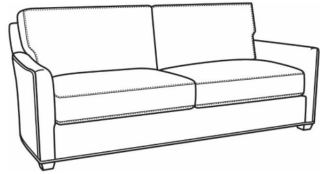

Murphey / 2772-20SC

DESCRIPTION:	Sofa (82.5W)
OUTSIDE:	82.5"W x 39.5"D x 34"H
INSIDE:	72.5"W x 21"D
SEAT:	19"H
ARM:	24.5"H
BACK RAIL:	31"H
THROW PILLOWS:	2 - 20"
COM:	Plain: 18.50 yds Repeat of 2-14": 23.25 yds Repeat of 15-27": 25.00 yds
WEIGHT:	165 lbs

Also available:

Murphey / 2772-05
Chair (30W)
Outside: 30W x 39.5D x 34H
Inside: 20.5W x 21D

Murphey / 2772-05SW
Swivel Chair (30W)
Outside: 30W x 39.5D x 34H
Inside: 20.5W x 21D

Murphey / 2772-20
Sofa (82.5W)
Outside: 82.5W x 39.5D x 34H
Inside: 72.5W x 21D

Murphey / 2772-21
Long Sofa (92.5W)
Outside: 92.5W x 39.5D x 34H
Inside: 84.5W x 21D

Murphey / 2772-05SC
Slipcovered Chair (30W)
Outside: 30W x 39.5D x 34H
Inside: 20.5W x 21D

Murphey / 2772-05SWSC
Slipcovered Swivel Chair (30W)
Outside: 30W x 39.5D x 34H
Inside: 20.5W x 21D

Murphey / 2772-21SC
Slipcovered Long Sofa (92.5W)
Outside: 92.5W x 39.5D x 34H
Inside: 84.5W x 21D

Murphey / L2772-05
Leather Chair (30W)
Outside: 30W x 39.5D x 34H
Inside: 20.5W x 21D

Murphey / L2772-05SW
Leather Swivel Chair (30W)
Outside: 30W x 39.5D x 34H
Inside: 20.5W x 21D