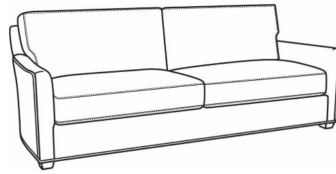

Murphey / L2772-21
Leather Long Sofa (92.5W)
Outside: 92.5W x 39.5D x 34H
Inside: 84.5W x 21D