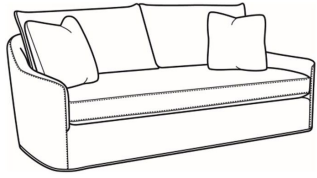

### Barrington / 3200-05

DESCRIPTION:	Chair (32.5W)
OUTSIDE:	32.5"W x 39"D x 37"H
INSIDE:	24"W x 24"D
SEAT:	19.5"H
ARM:	22.5"H
BACK RAIL:	30"H
COM:	Plain: 8.50 yds Repeat of 2-14": 10.75 yds Repeat of 15-27": 11.50 yds
WEIGHT:	50 lbs

#### Also available:

Barrington / 3200-07  
Ottoman (27W X 20D)  
Outside: 27W x 20D x 18H  
Inside: 0W x 0D

Barrington / 3200-17  
Ottoman & 1/2 (40.5W X 20D)  
Outside: 40.5W x 20D x 18H  
Inside: 0W x 0D

Barrington / 3200-01B  
Long Sofa (93W)  
Outside: 93W x 39D x 37H  
Inside: 84.5W x 24D

Barrington / 3200-03B  
Curved Sofa (94W)  
Outside: 94W x 46D x 37H  
Inside: 84W x 24D

Barrington / 3200-05SW  
Swivel Chair (32.5W)  
Outside: 32.5W x 39D x 37H  
Inside: 24W x 24D

Barrington / 3200-06SW  
Chair & 1/2 Swivel (46W)  
Outside: 46W x 39D x 37H  
Inside: 37.5W x 24D

Barrington / 3200-20B  
Sofa (84W)  
Outside: 84W x 39D x 37H  
Inside: 75.5W x 24D