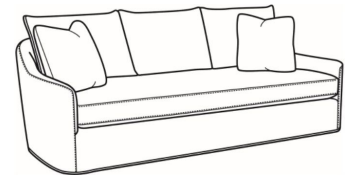

### Barrington / 3200-05

DESCRIPTION:	Chair (32.5W)
OUTSIDE:	32.5"W x 39"D x 37"H
INSIDE:	24"W x 24"D
SEAT:	19.5"H
ARM:	22.5"H
BACK RAIL:	30"H
COM:	Plain: 8.50 yds Repeat of 2-14": 10.75 yds Repeat of 15-27": 11.50 yds
WEIGHT:	50 lbs

#### Standard Features:

Knife Edge Back

Weltless Cushion

May be shown with optional features

### BARRINGTON

Standard Seat Cushion: Comfort Down Seat

Standard Back Pillow: Legacy Down Back

#### Also available:

Barrington / 3200-07  
Ottoman (27W X 20D)  
Outside: 27W x 20D x 18H  
Inside: 0W x 0D

Barrington / 3200-17  
Ottoman & 1/2 (40.5W X 20D)  
Outside: 40.5W x 20D x 18H  
Inside: 0W x 0D