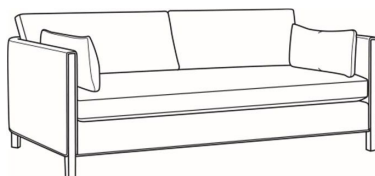

Nelson / 3500-22B

DESCRIPTION:	Apt Sofa (77W)
OUTSIDE:	77"W x 38"D x 33"H
INSIDE:	70.5"W x 24"D
SEAT:	19"H
ARM:	27"H
BACK RAIL:	27"H
THROW PILLOWS:	2 - Arm Bolsters
COM:	Plain: 15.00 yds Repeat of 2-14": 18.75 yds Repeat of 15-27": 20.25 yds
WEIGHT:	150 lbs

L = available in leather

Standard Features:

Box Border Back

Weltless

Oak wood legs. Wood grain pattern is a natural characteristic of oak

May be shown with optional features

NELSON

Standard Seat Cushion: Hallmark Seat
Standard Back Pillow: Fiber Back

Also available:

Nelson / 3500-05
Chair (31W)
Outside: 31W x 36D x 33H
Inside: 24.5W x 22D

Nelson / 3500-20B
Sofa (87W)
Outside: 87W x 38D x 33H
Inside: 80.5W x 24D

Nelson / L3500-05
Leather Chair (31W)
Outside: 31W x 36D x 33H
Inside: 24.5W x 22D

Nelson / L3500-20B
Leather Sofa (87W)
Outside: 87W x 38D x 33H
Inside: 80.5W x 24D

Nelson / L3500-22B
Leather Apt Sofa (77W)
Outside: 77W x 38D x 33H
Inside: 70.5W x 24D