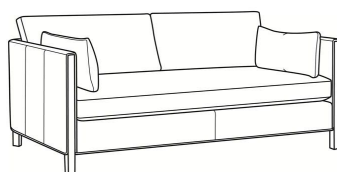

Nelson / 3500-22B

DESCRIPTION:	Apt Sofa (77W)
OUTSIDE:	77"W x 38"D x 33"H
INSIDE:	70.5"W x 24"D
SEAT:	19"H
ARM:	27"H
BACK RAIL:	27"H
THROW PILLOWS:	2 - Arm Bolsters
COM:	Plain: 15.00 yds Repeat of 2-14": 18.75 yds Repeat of 15-27": 20.25 yds
WEIGHT:	150 lbs

L = available in leather

Standard Features:

Box Border Back

Weltless

Oak wood legs. Wood grain pattern is a natural characteristic of oak

May be shown with optional features

NELSON

Standard Seat Cushion: Hallmark Seat
Standard Back Pillow: Fiber Back

Also available:

Nelson / 3500-05
Chair (31W)
Outside: 31W x 36D x 33H
Inside: 24.5W x 22D

Nelson / 3500-20B
Sofa (87W)
Outside: 87W x 38D x 33H
Inside: 80.5W x 24D

Nelson / L3500-05
Leather Chair (31W)
Outside: 31W x 36D x 33H
Inside: 24.5W x 22D

Nelson / L3500-20B
Leather Sofa (87W)
Outside: 87W x 38D x 33H
Inside: 80.5W x 24D

Nelson / L3500-22B
Leather Apt Sofa (77W)
Outside: 77W x 38D x 33H
Inside: 70.5W x 24D