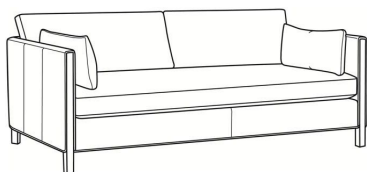

Nelson / 3500-22B

DESCRIPTION:	Apt Sofa (77W)
OUTSIDE:	77"W x 38"D x 33"H
INSIDE:	70.5"W x 24"D
SEAT:	19"H
ARM:	27"H
BACK RAIL:	27"H
THROW PILLOWS:	2 - Arm Bolsters
COM:	Plain: 15.00 yds Repeat of 2-14": 18.75 yds Repeat of 15-27": 20.25 yds
WEIGHT:	150 lbs

L = available in leather

Standard Features:

Box Border Back

Weltless

Oak wood legs. Wood grain pattern is a natural characteristic of oak

May be shown with optional features

NELSON

Standard Seat Cushion: Hallmark Seat
Standard Back Pillow: Fiber Back

Also available:

Nelson / 3500-05
Chair (31W)
Outside: 31W x 36D x 33H
Inside: 24.5W x 22D

Nelson / 3500-20B
Sofa (87W)
Outside: 87W x 38D x 33H
Inside: 80.5W x 24D

Nelson / L3500-05
Leather Chair (31W)
Outside: 31W x 36D x 33H
Inside: 24.5W x 22D

Nelson / L3500-20B
Leather Sofa (87W)
Outside: 87W x 38D x 33H
Inside: 80.5W x 24D

Nelson / L3500-22B
Leather Apt Sofa (77W)
Outside: 77W x 38D x 33H
Inside: 70.5W x 24D