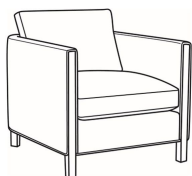

Nelson / 3500-22B

DESCRIPTION:	Apt Sofa (77W)
OUTSIDE:	77"W x 38"D x 33"H
INSIDE:	70.5"W x 24"D
SEAT:	19"H
ARM:	27"H
BACK RAIL:	27"H
THROW PILLOWS:	2 - Arm Bolsters
COM:	Plain: 15.00 yds Repeat of 2-14": 18.75 yds Repeat of 15-27": 20.25 yds
WEIGHT:	150 lbs

L = available in leather

Standard Features:

Box Border Back

Weltless

Oak wood legs. Wood grain pattern is a natural characteristic of oak

May be shown with optional features

NELSON

Standard Seat Cushion: Hallmark Seat
Standard Back Pillow: Fiber Back

Also available:

Nelson / 3500-05
Chair (31W)
Outside: 31W x 36D x 33H
Inside: 24.5W x 22D

Nelson / 3500-20B
Sofa (87W)
Outside: 87W x 38D x 33H
Inside: 80.5W x 24D

Nelson / L3500-05
Leather Chair (31W)
Outside: 31W x 36D x 33H
Inside: 24.5W x 22D

Nelson / L3500-20B
Leather Sofa (87W)
Outside: 87W x 38D x 33H
Inside: 80.5W x 24D

Nelson / L3500-22B
Leather Apt Sofa (77W)
Outside: 77W x 38D x 33H
Inside: 70.5W x 24D