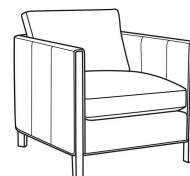

Nelson / 3500-22B

DESCRIPTION:	Apt Sofa (77W)
OUTSIDE:	77"W x 38"D x 33"H
INSIDE:	70.5"W x 24"D
SEAT:	19"H
ARM:	27"H
BACK RAIL:	27"H
THROW PILLOWS:	2 - Arm Bolsters
COM:	Plain: 15.00 yds Repeat of 2-14": 18.75 yds Repeat of 15-27": 20.25 yds
WEIGHT:	150 lbs

L = available in leather

Standard Features:

Box Border Back

Weltless

Oak wood legs. Wood grain pattern is a natural characteristic of oak

May be shown with optional features

NELSON

Standard Seat Cushion: Hallmark Seat
Standard Back Pillow: Fiber Back

Also available:

Nelson / 3500-05
Chair (31W)
Outside: 31W x 36D x 33H
Inside: 24.5W x 22D

Nelson / 3500-20B
Sofa (87W)
Outside: 87W x 38D x 33H
Inside: 80.5W x 24D

Nelson / L3500-05
Leather Chair (31W)
Outside: 31W x 36D x 33H
Inside: 24.5W x 22D

Nelson / L3500-20B
Leather Sofa (87W)
Outside: 87W x 38D x 33H
Inside: 80.5W x 24D

Nelson / L3500-22B
Leather Apt Sofa (77W)
Outside: 77W x 38D x 33H
Inside: 70.5W x 24D