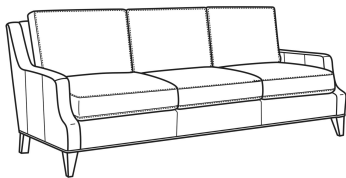

Austin / 3770-02

| | |
|----------------|---|
| DESCRIPTION: | Apt Sofa (78W) |
| OUTSIDE: | 78"W x 39"D x 35"H |
| INSIDE: | 70"W x 22.5"D |
| SEAT: | 20.5"H |
| ARM: | 23"H |
| BACK RAIL: | 34"H |
| THROW PILLOWS: | 2 - 20" |
| COM: | Plain: 17.00 yds Repeat of 2-14": 21.25 yds Repeat of 15-27": 23.00 yds |
| WEIGHT: | 165 lbs |

L = available in leather

Standard Features:

Box Border Back

French Seamed

May be shown with optional features

AUSTIN

Standard Seat Cushion: Comfort Down Seat

Standard Back Pillow: Comfort Down Back

Also available:

Austin / 3770-00
Sofa (87W)
Outside: 87W x 39D x 35H
Inside: 79W x 22.5D

Austin / 3770-05
Chair (30W)
Outside: 30W x 39D x 35H
Inside: 22W x 22.5D

Austin / L3770-00
Leather Sofa (87W)
Outside: 87W x 39D x 35H
Inside: 79W x 22.5D

Austin / L3770-02
Leather Apt Sofa (78W)
Outside: 78W x 39D x 35H
Inside: 70W x 22.5D

Austin / L3770-05
Leather Chair (30W)
Outside: 30W x 39D x 35H
Inside: 22W x 22.5D