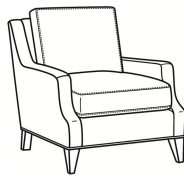

Austin / 3770-02

| | |
|----------------|---|
| DESCRIPTION: | Apt Sofa (78W) |
| OUTSIDE: | 78"W x 39"D x 35"H |
| INSIDE: | 70"W x 22.5"D |
| SEAT: | 20.5"H |
| ARM: | 23"H |
| BACK RAIL: | 34"H |
| THROW PILLOWS: | 2 - 20" |
| COM: | Plain: 17.00 yds Repeat of 2-14": 21.25 yds Repeat of 15-27": 23.00 yds |
| WEIGHT: | 165 lbs |

L = available in leather

Standard Features:

Box Border Back

French Seamed

May be shown with optional features

AUSTIN

Standard Seat Cushion: Comfort Down Seat

Standard Back Pillow: Comfort Down Back

Also available:

Austin / 3770-00
Sofa (87W)
Outside: 87W x 39D x 35H
Inside: 79W x 22.5D

Austin / 3770-05
Chair (30W)
Outside: 30W x 39D x 35H
Inside: 22W x 22.5D

Austin / L3770-00
Leather Sofa (87W)
Outside: 87W x 39D x 35H
Inside: 79W x 22.5D

Austin / L3770-02
Leather Apt Sofa (78W)
Outside: 78W x 39D x 35H
Inside: 70W x 22.5D

Austin / L3770-05
Leather Chair (30W)
Outside: 30W x 39D x 35H
Inside: 22W x 22.5D