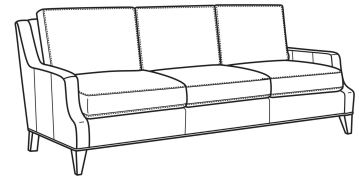

Austin / 3770-02

| | |
|----------------|---|
| DESCRIPTION: | Apt Sofa (78W) |
| OUTSIDE: | 78"W x 39"D x 35"H |
| INSIDE: | 70"W x 22.5"D |
| SEAT: | 20.5"H |
| ARM: | 23"H |
| BACK RAIL: | 34"H |
| THROW PILLOWS: | 2 - 20" |
| COM: | Plain: 17.00 yds Repeat of 2-14": 21.25 yds Repeat of 15-27": 23.00 yds |
| WEIGHT: | 165 lbs |

L = available in leather

Standard Features:

Box Border Back

French Seamed

May be shown with optional features

AUSTIN

Standard Seat Cushion: Comfort Down Seat

Standard Back Pillow: Comfort Down Back

Also available:

Austin / 3770-00
Sofa (87W)
Outside: 87W x 39D x 35H
Inside: 79W x 22.5D

Austin / 3770-05
Chair (30W)
Outside: 30W x 39D x 35H
Inside: 22W x 22.5D

Austin / L3770-00
Leather Sofa (87W)
Outside: 87W x 39D x 35H
Inside: 79W x 22.5D

Austin / L3770-02
Leather Apt Sofa (78W)
Outside: 78W x 39D x 35H
Inside: 70W x 22.5D

Austin / L3770-05
Leather Chair (30W)
Outside: 30W x 39D x 35H
Inside: 22W x 22.5D