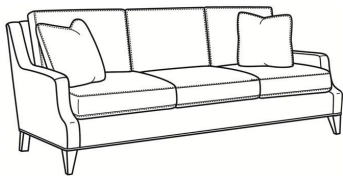

Austin / 3770-02

| | |
|----------------|---|
| DESCRIPTION: | Apt Sofa (78W) |
| OUTSIDE: | 78"W x 39"D x 35"H |
| INSIDE: | 70"W x 22.5"D |
| SEAT: | 20.5"H |
| ARM: | 23"H |
| BACK RAIL: | 34"H |
| THROW PILLOWS: | 2 - 20" |
| COM: | Plain: 17.00 yds Repeat of 2-14": 21.25 yds Repeat of 15-27": 23.00 yds |
| WEIGHT: | 165 lbs |

L = available in leather

Standard Features:

Box Border Back

French Seamed

May be shown with optional features

AUSTIN

Standard Seat Cushion: Comfort Down Seat

Standard Back Pillow: Comfort Down Back

Also available:

Austin / 3770-00
Sofa (87W)
Outside: 87W x 39D x 35H
Inside: 79W x 22.5D

Austin / 3770-05
Chair (30W)
Outside: 30W x 39D x 35H
Inside: 22W x 22.5D

Austin / L3770-00
Leather Sofa (87W)
Outside: 87W x 39D x 35H
Inside: 79W x 22.5D

Austin / L3770-02
Leather Apt Sofa (78W)
Outside: 78W x 39D x 35H
Inside: 70W x 22.5D

Austin / L3770-05
Leather Chair (30W)
Outside: 30W x 39D x 35H
Inside: 22W x 22.5D