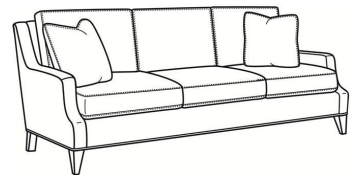

**Austin / 3770-05**

DESCRIPTION:	Chair (30W)
OUTSIDE:	30"W x 39"D x 35"H
INSIDE:	22"W x 22.5"D
SEAT:	20.5"H
ARM:	23"H
BACK RAIL:	34"H
COM:	Plain: 8.00 yds Repeat of 2-14": 10.00 yds Repeat of 15-27": 11.00 yds
WEIGHT:	60 lbs

**L** = available in leather

**Standard Features:**

Box Border Back

French Seamed

May be shown with optional features

**AUSTIN**

Standard Seat Cushion: Comfort Down Seat

Standard Back Pillow: Comfort Down Back

Also available:

Austin / L3770-07  
Leather Ottoman (25W X 19D)  
Outside: 25W x 19D x 17H  
Inside: 0W x 0D

Austin / 3770-07  
Ottoman (25W X 19D)  
Outside: 25W x 19D x 17H  
Inside: 0W x 0D

Austin / 3770-00  
Sofa (87W)  
Outside: 87W x 39D x 35H  
Inside: 79W x 22.5D

Austin / L3770-05  
Leather Chair (30W)  
Outside: 30W x 39D x 35H  
Inside: 22W x 22.5D