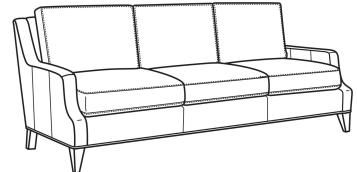

**Austin / 3770-05**

DESCRIPTION:	Chair (30W)
OUTSIDE:	30"W x 39"D x 35"H
INSIDE:	22"W x 22.5"D
SEAT:	20.5"H
ARM:	23"H
BACK RAIL:	34"H
COM:	Plain: 8.00 yds Repeat of 2-14": 10.00 yds Repeat of 15-27": 11.00 yds
WEIGHT:	60 lbs

**L** = available in leather

**Standard Features:**

Box Border Back

French Seamed

May be shown with optional features

**AUSTIN**

Standard Seat Cushion: Comfort Down Seat

Standard Back Pillow: Comfort Down Back

Also available:

Austin / L3770-07  
Leather Ottoman (25W X 19D)  
Outside: 25W x 19D x 17H  
Inside: 0W x 0D

Austin / 3770-07  
Ottoman (25W X 19D)  
Outside: 25W x 19D x 17H  
Inside: 0W x 0D

Austin / 3770-00  
Sofa (87W)  
Outside: 87W x 39D x 35H  
Inside: 79W x 22.5D

Austin / 3770-02  
Apt Sofa (78W)  
Outside: 78W x 39D x 35H  
Inside: 70W x 22.5D

Austin / L3770-00  
Leather Sofa (87W)  
Outside: 87W x 39D x 35H  
Inside: 79W x 22.5D

Austin / L3770-02  
Leather Apt Sofa (78W)  
Outside: 78W x 39D x 35H  
Inside: 70W x 22.5D