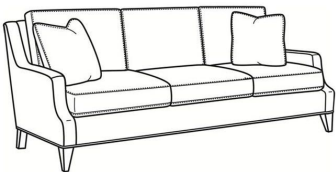

**Austin / 3770-05**

DESCRIPTION:	Chair (30W)
OUTSIDE:	30"W x 39"D x 35"H
INSIDE:	22"W x 22.5"D
SEAT:	20.5"H
ARM:	23"H
BACK RAIL:	34"H
COM:	Plain: 8.00 yds Repeat of 2-14": 10.00 yds Repeat of 15-27": 11.00 yds
WEIGHT:	60 lbs

**L** = available in leather

**Standard Features:**

Box Border Back

French Seamed

May be shown with optional features

**AUSTIN**

Standard Seat Cushion: Comfort Down Seat

Standard Back Pillow: Comfort Down Back

Also available:

Austin / L3770-07  
Leather Ottoman (25W X 19D)  
Outside: 25W x 19D x 17H  
Inside: 0W x 0D

Austin / 3770-07  
Ottoman (25W X 19D)  
Outside: 25W x 19D x 17H  
Inside: 0W x 0D

Austin / 3770-00  
Sofa (87W)  
Outside: 87W x 39D x 35H  
Inside: 79W x 22.5D

Austin / 3770-02  
Apt Sofa (78W)  
Outside: 78W x 39D x 35H  
Inside: 70W x 22.5D

Austin / L3770-00  
Leather Sofa (87W)  
Outside: 87W x 39D x 35H  
Inside: 79W x 22.5D

Austin / L3770-02  
Leather Apt Sofa (78W)  
Outside: 78W x 39D x 35H  
Inside: 70W x 22.5D