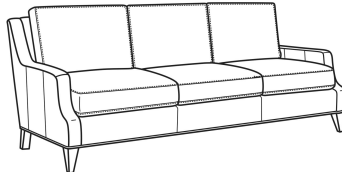

**Austin / 3770-05**

DESCRIPTION:	Chair (30W)
OUTSIDE:	30"W x 39"D x 35"H
INSIDE:	22"W x 22.5"D
SEAT:	20.5"H
ARM:	23"H
BACK RAIL:	34"H
COM:	Plain: 8.00 yds Repeat of 2-14": 10.00 yds Repeat of 15-27": 11.00 yds
WEIGHT:	60 lbs

**L** = available in leather

**Standard Features:**

Box Border Back

French Seamed

May be shown with optional features

**AUSTIN**

Standard Seat Cushion: Comfort Down Seat

Standard Back Pillow: Comfort Down Back

Also available:

Austin / L3770-07  
Leather Ottoman (25W X 19D)  
Outside: 25W x 19D x 17H  
Inside: 0W x 0D

Austin / 3770-07  
Ottoman (25W X 19D)  
Outside: 25W x 19D x 17H  
Inside: 0W x 0D

Austin / 3770-00  
Sofa (87W)  
Outside: 87W x 39D x 35H  
Inside: 79W x 22.5D

Austin / 3770-02  
Apt Sofa (78W)  
Outside: 78W x 39D x 35H  
Inside: 70W x 22.5D

Austin / L3770-00  
Leather Sofa (87W)  
Outside: 87W x 39D x 35H  
Inside: 79W x 22.5D

Austin / L3770-02  
Leather Apt Sofa (78W)  
Outside: 78W x 39D x 35H  
Inside: 70W x 22.5D