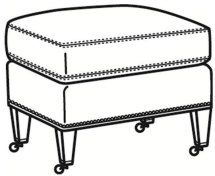

Havenwood / 3805

DESCRIPTION:	Chair (34.5W)
OUTSIDE:	34.5"W x 39"D x 37"H
INSIDE:	23"W x 22"D
SEAT:	21"H
ARM:	28.5"H
BACK RAIL:	33"H
COM:	Plain: 9.50 yds Repeat of 2-14": 12.00 yds Repeat of 15-27": 13.00 yds
WEIGHT:	65 lbs

Standard Features:

Knife Edge Back

Saddle-Stitched

Standard with small nail trim

May be shown with optional features

HAVENWOOD

Standard Seat Cushion:	Mayfair Seat
Standard Back Pillow:	Fiber Back

Also available:

Havenwood / 3807
Ottoman (27W X 21D)
Outside: 27W x 21D x 17.5H
Inside: 0W x 0D

Havenwood / 3800
Sofa (81.5W)
Outside: 81.5W x 39D x 37H
Inside: 70W x 22D