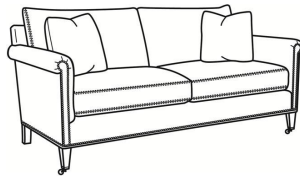

Havenwood / 3805

DESCRIPTION:	Chair (34.5W)
OUTSIDE:	34.5"W x 39"D x 37"H
INSIDE:	23"W x 22"D
SEAT:	21"H
ARM:	28.5"H
BACK RAIL:	33"H
COM:	Plain: 9.50 yds Repeat of 2-14": 12.00 yds Repeat of 15-27": 13.00 yds
WEIGHT:	65 lbs

Standard Features:

Knife Edge Back

Saddle-Stitched

Standard with small nail trim

May be shown with optional features

HAVENWOOD

Standard Seat Cushion:	Mayfair Seat
Standard Back Pillow:	Fiber Back

Also available:

Havenwood / 3807
Ottoman (27W X 21D)
Outside: 27W x 21D x 17.5H
Inside: 0W x 0D

Havenwood / 3800
Sofa (81.5W)
Outside: 81.5W x 39D x 37H
Inside: 70W x 22D