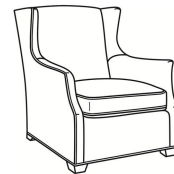

**Holman / 4105-05SW**

DESCRIPTION:	Swivel Chair (31W)
OUTSIDE:	31"W x 37"D x 38"H
INSIDE:	21.5"W x 21"D
SEAT:	20"H
ARM:	25"H
COM:	Plain: 8.00 yds Repeat of 2-14": 10.00 yds Repeat of 15-27": 11.00 yds
WEIGHT:	55 lbs

**L** = available in leather

**Standard Features:**

Tight Back

May be shown with optional features

**HOLMAN**

Standard Seat Cushion: Hallmark Seat

**Also available:**

Holman / 4105-05  
Chair (31W)  
Outside: 31W x 37D x 38H  
Inside: 21.5W x 21D

Holman / 4105-05SG  
Swivel Glider (31W)  
Outside: 31W x 37D x 38H  
Inside: 21.5W x 21D

Holman / L4105-05  
Leather Chair (31W)  
Outside: 31W x 37D x 38H  
Inside: 21.5W x 21D

Holman / L4105-05SG  
Leather Swivel Glider (31W)  
Outside: 31W x 37D x 38H  
Inside: 21.5W x 21D