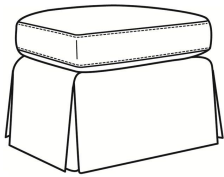

Holly / 4115

DESCRIPTION:	Chair (31W)
OUTSIDE:	31"W x 38"D x 38"H
INSIDE:	19"W x 21"D
SEAT:	20"H
ARM:	25.5"H
COM:	Plain: 9.00 yds Repeat of 2-14": 11.25 yds Repeat of 15-27": 12.25 yds
WEIGHT:	65 lbs

Standard Features:

Tight Back

Saddle-Stitched Cushion

May be shown with optional features

	HOLLY
Standard Seat Cushion:	Hallmark Seat
Standard Back Pillow:	Fiber Back

Also available:

Holly / 4117-07
Ottoman (25.5W X 22.5D)
Outside: 25.5W x 22.5D x 18H
Inside: 0W x 0D

Holly / 4115-SG
Swivel Glider (31W)
Outside: 31W x 38D x 38H
Inside: 19W x 21D

Holly / 4115-SW
Swivel Chair (31W)
Outside: 31W x 38D x 38H
Inside: 19W x 21D